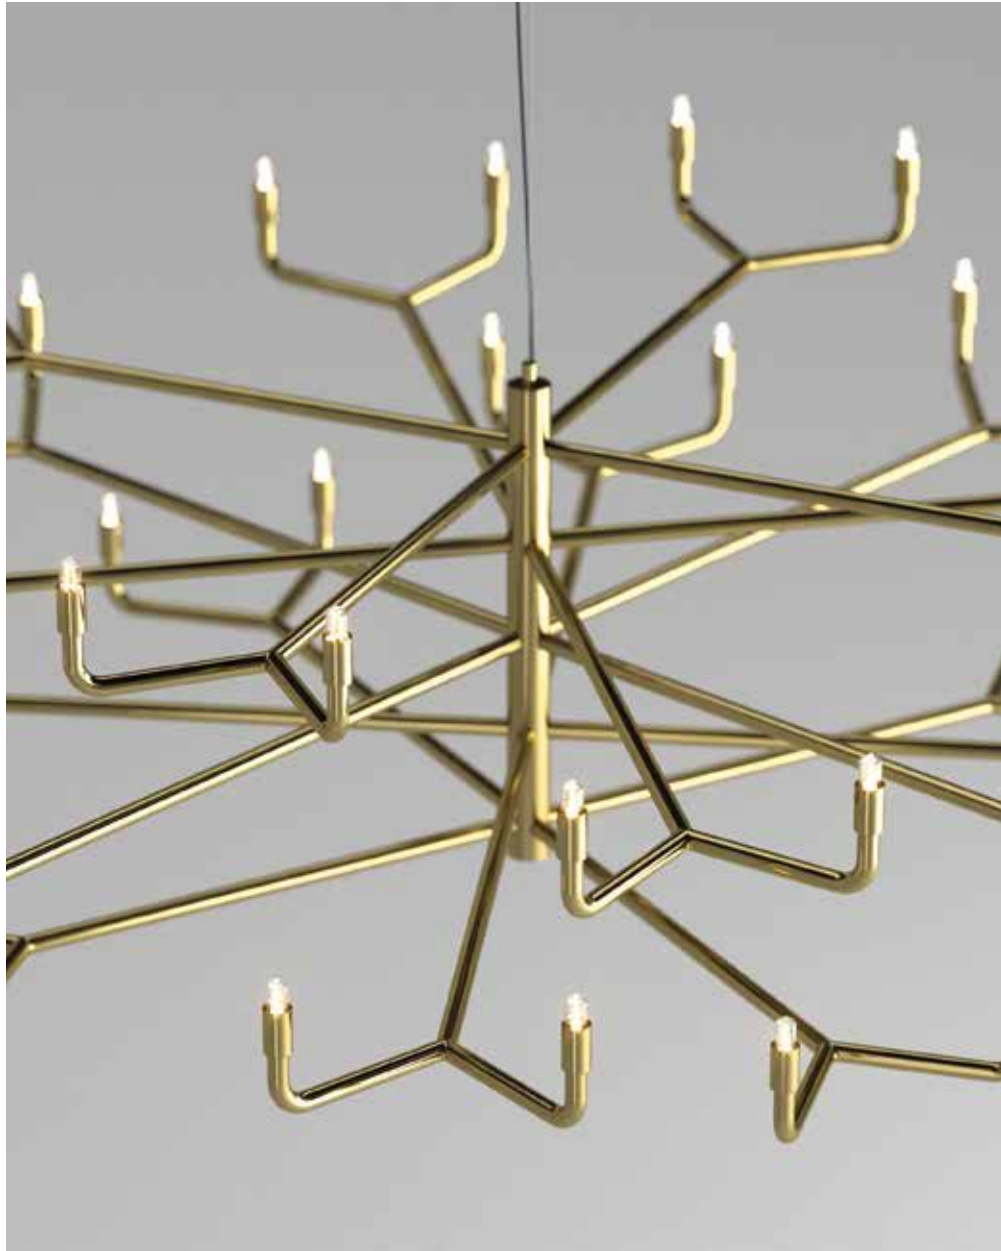

INDIAN SUMMER

SUSPENSION - BIG AX300
Design by Marzia Mosconi 2017

GRAND SIÈCLE

The *Grand Siècle* reinvents the codes of the classical chandelier. Available in gold, copper, white and matt bronze, this playful pendant lamp is an *objet d'art* in and of itself that will gracefully catch the attention while spreading a soft ambient light.

GRAND SIÈCLE

SUSPENSION - BIG AX280
Design by Alberto Nason 2014

ONE

The *One* series offers a varied range of fine lightings and furniture that are both practical and strikingly esthetic. With its pure lines and its radical classy design, it will fit to a loft-like contemporary interior as well as to give a twist to a more classical home.