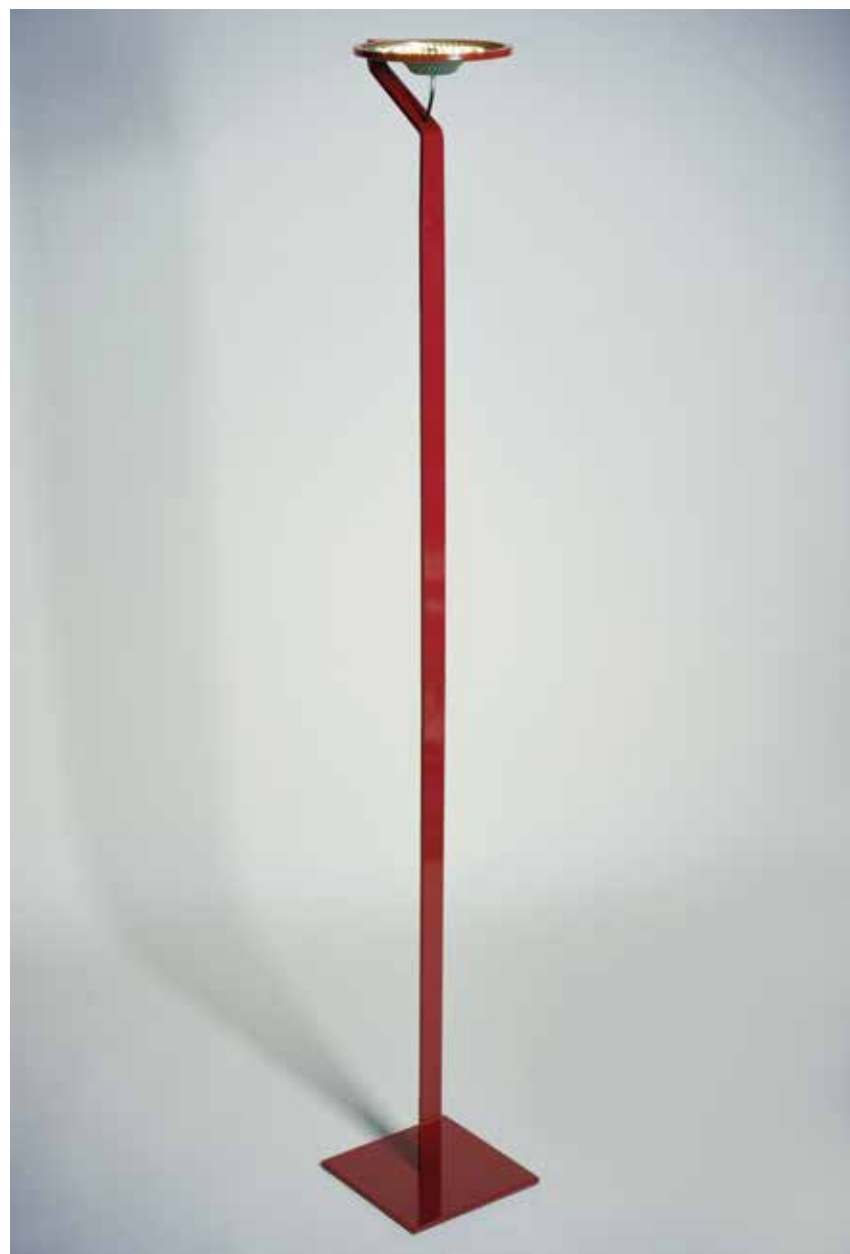

IRON BEAM LAMP

TABLE AXI91

Design by Christophe Gevers 1973

WOODEN LAMP

TABLE AXI81

Design by Christophe Gevers 1974

VINO

The *Vino* series possesses a matt sleek finish and soft curves reminding of a bottle of *grand cru* wine... Available as ceiling and table lamp, this single spotlight and its 360° pivot provides a practical directional lighting to focus the light where you need it the most.

VINO TABLE

TABLE AX070

Design by Stephane Lebrun 2013

VINO CEILING

APPLIQUE AX071
Design by Stephane Lebrun 2013

VEGA

Thin figure, stainless steel and pared-down look, *Vega* celebrates modernity with panache. Provided with adjustable spotlight, it will spread a direct or ambient glow following your lighting wishes and needs. *Vega* exists in floor and ceiling version, in matt white, grey, black and bronze.

VEGA TERRA

FLOOR AX01 I
Design by Stephane Lebrun 2013

VEGA CEILING INCASSO

APPLIQUE AX010
Design by Stephane Lebrun 2013

SOL

Perfect geometric shape, unmistakable design and a hint of sixties feel, the *Sol* has got it all! This floor lamp will give your home a slight yet irresistible vintage touch. Trust its two cylindrical directional spotlights to brighten any dark corner or reading nook in style.