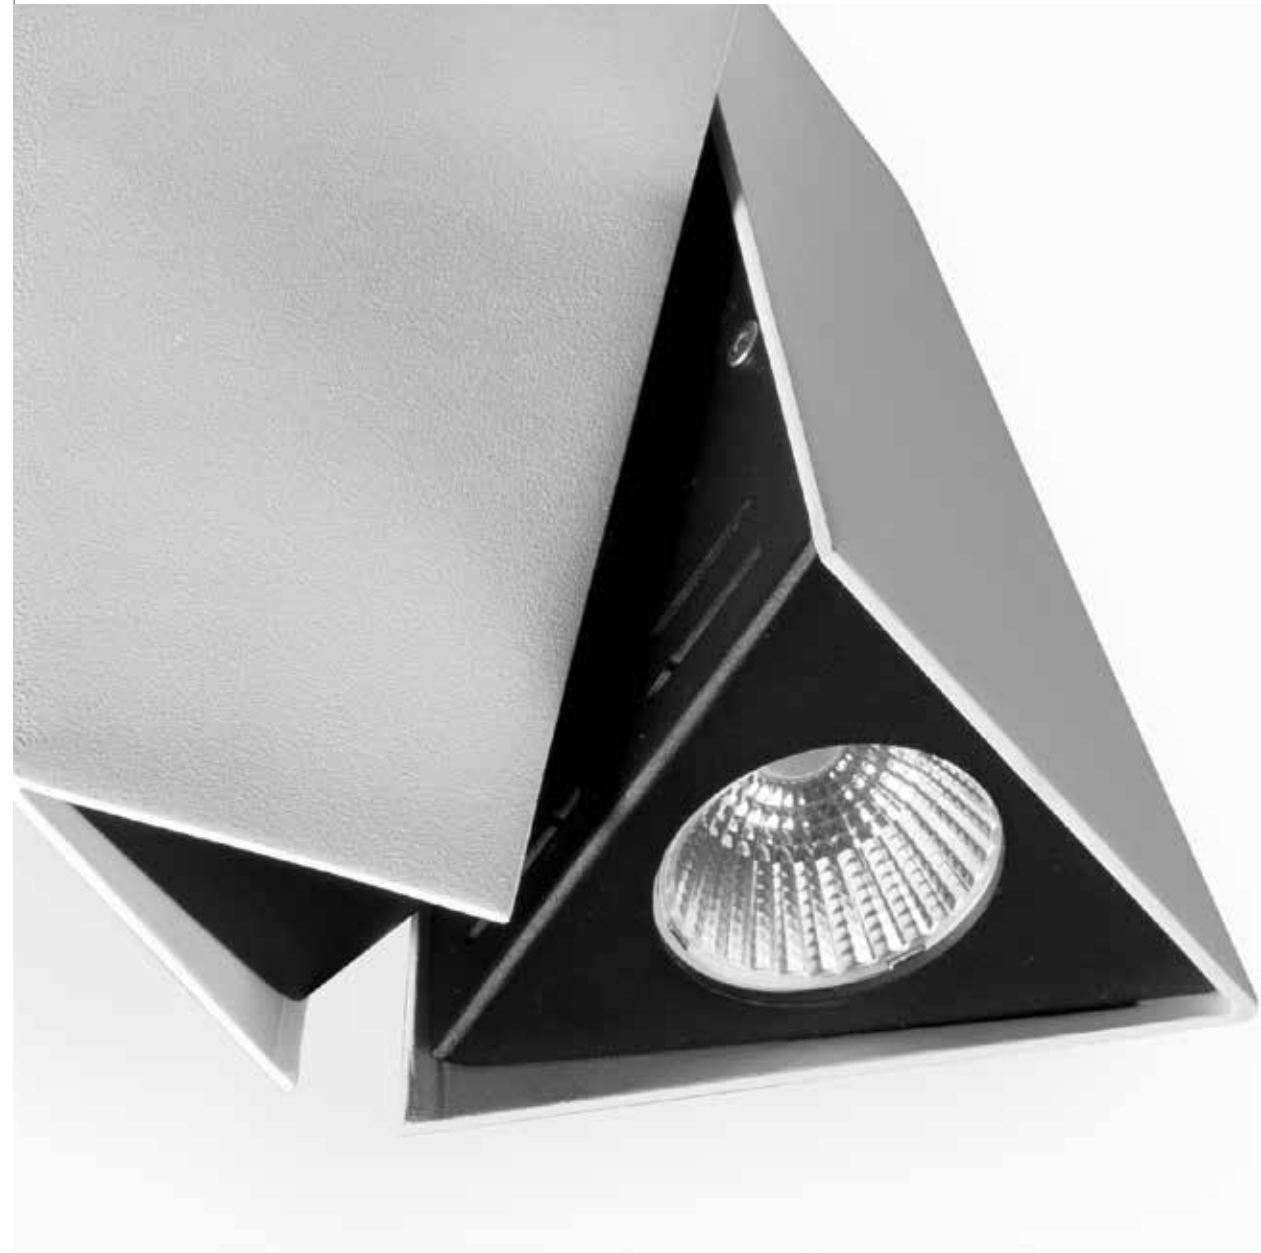

KITE SERIES

Available on rail and on base, this Gabi Peretto and Xugang Liu's creation has got the subtle delicateness of an origami combined with the power of metal... Meet Kite, a ceiling and wall lights collection that will give any interior a trendy futuristic touch.