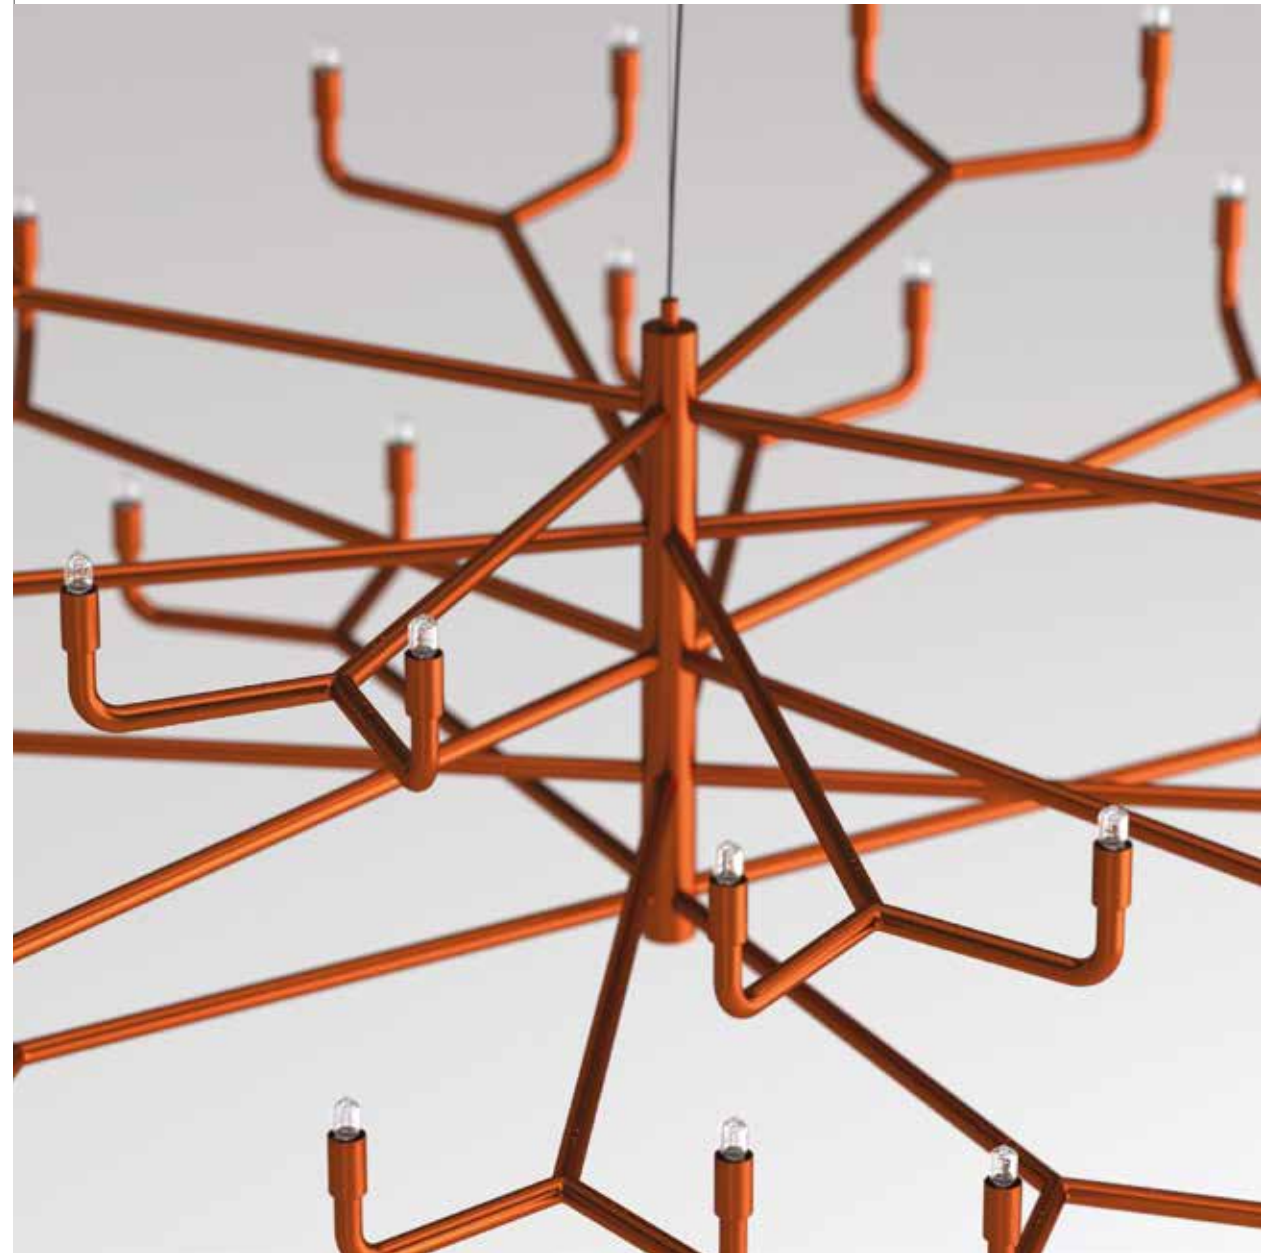

INDIAN SUMMER

SUSPENSION - BIG AX300
Design by Marzia Mosconi 2017

GRAND SIÈCLE

The *Grand Siècle* reinvents the codes of the classical chandelier. Available in gold, copper, white and matt bronze, this playful pendant lamp is an *objet d'art* in and of itself that will gracefully catch the attention while spreading a soft ambient light.