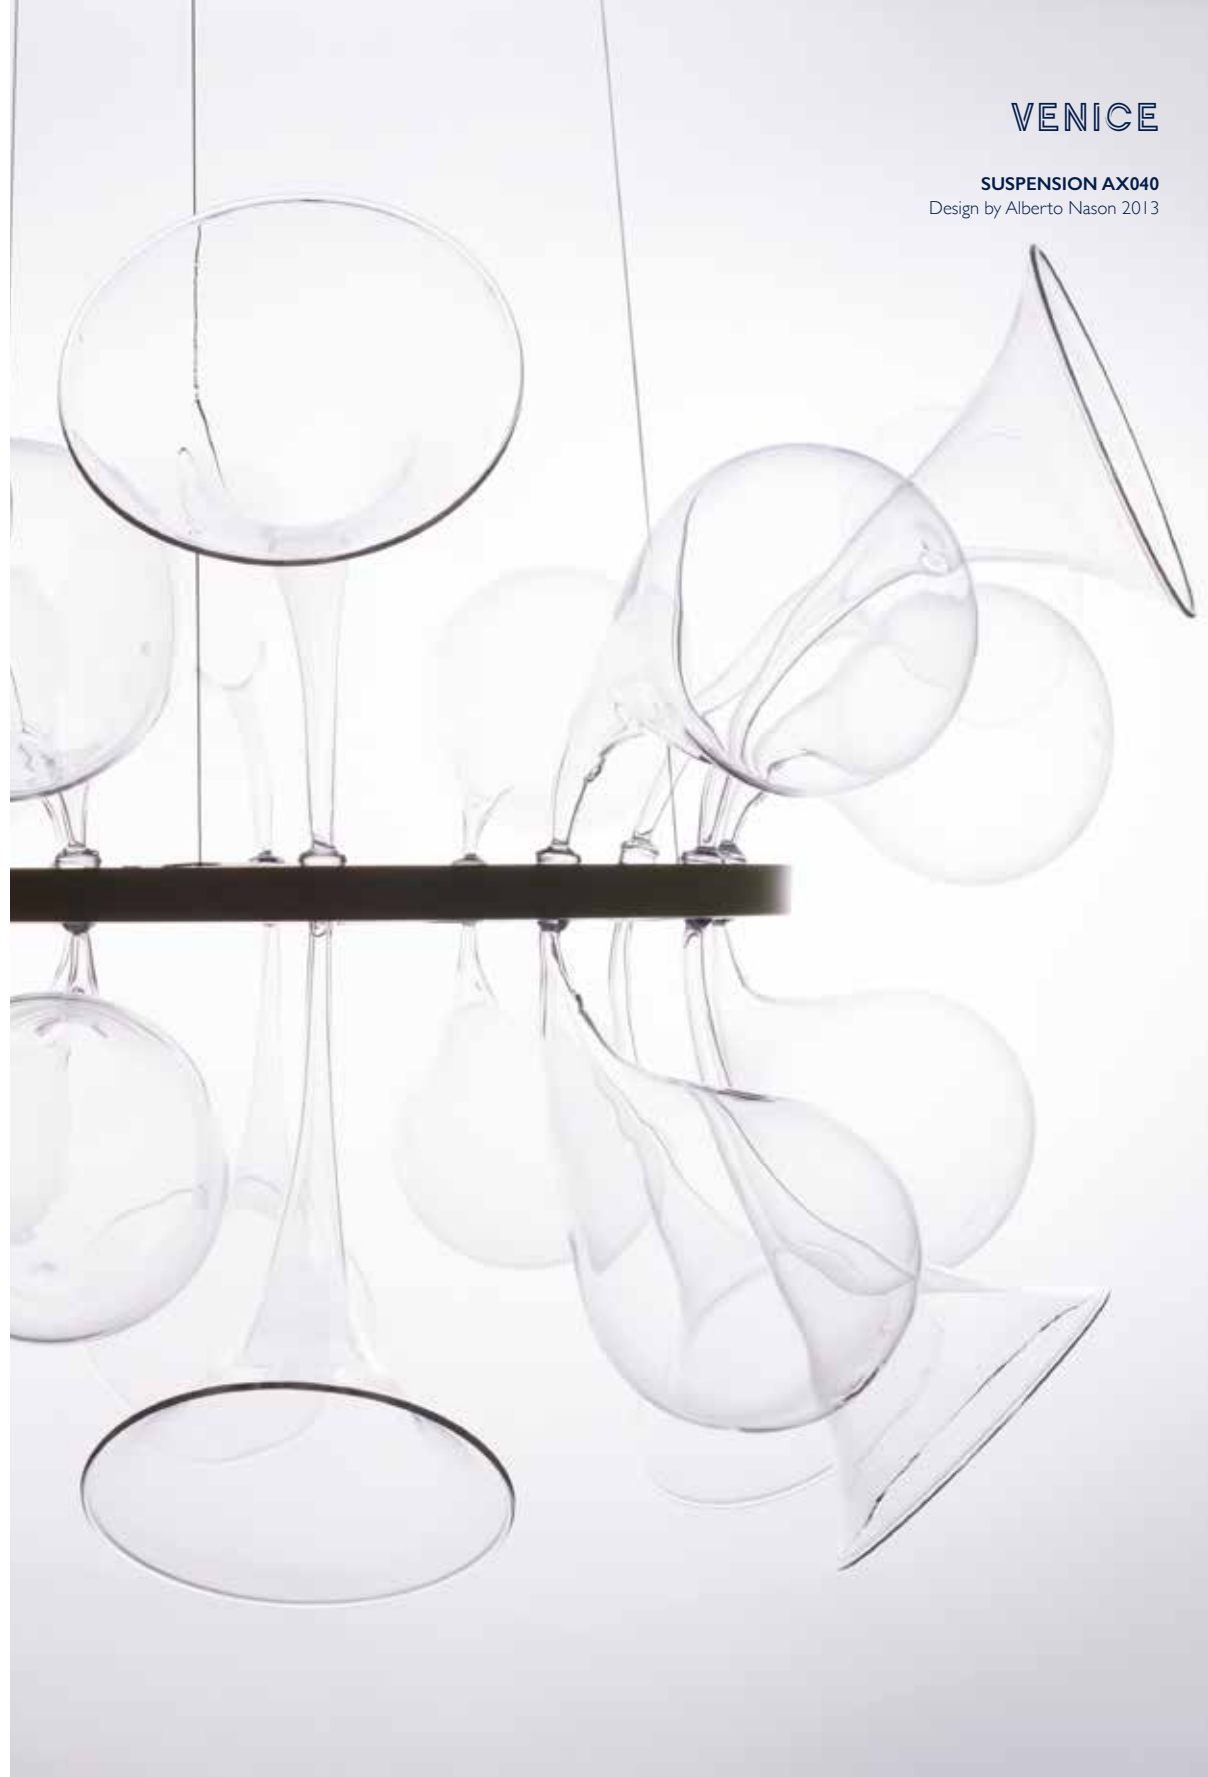

VENICE

SUSPENSION AX040
Design by Alberto Nason 2013

CELESTINE

The best way to make a bold style statement while enjoying a beautiful addition to your interior? *Celestine*. Get in the loop with this stylish table lamp and its streamlined look. *Celestine*'s refined combination of matt and glossy textures will adorn your office or your living room in the most elegant way.