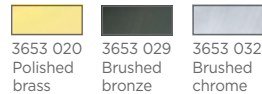

MEDINEH

1x E27 8W - 700lm
LED bulb included
Articulated reflector
Adjustable height
Foot dimmer 240V