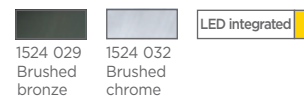

CHABAKA 1

Strips LED - 13W - 959lm - 2700°K
Driver 240V

Shade CHABAKA 1 # (screen)

□ 10x8,5-10x8,5-21 cm

Shade code : 1525 + fabric code