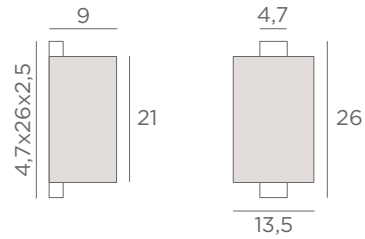

1535 029 1535 032
Brushed brushed
bronze chrome

1x E27 - For LED bulb

Dimmable

Shade DEIR 2 o (screen)

Ø 24x11-24x11-24 cm

Shade code : 1535 + fabric code

Photo : shade turda blond

WALL LAMPS WITH SHADE