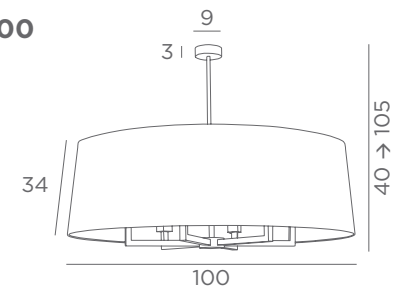

Photo : shade o90 turda blond/inside gold