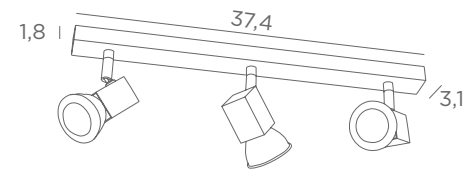

CERES 3

5123 001 Structured white
5123 029 Brushed bronze
5123 032 Brushed chrome

3x GU10