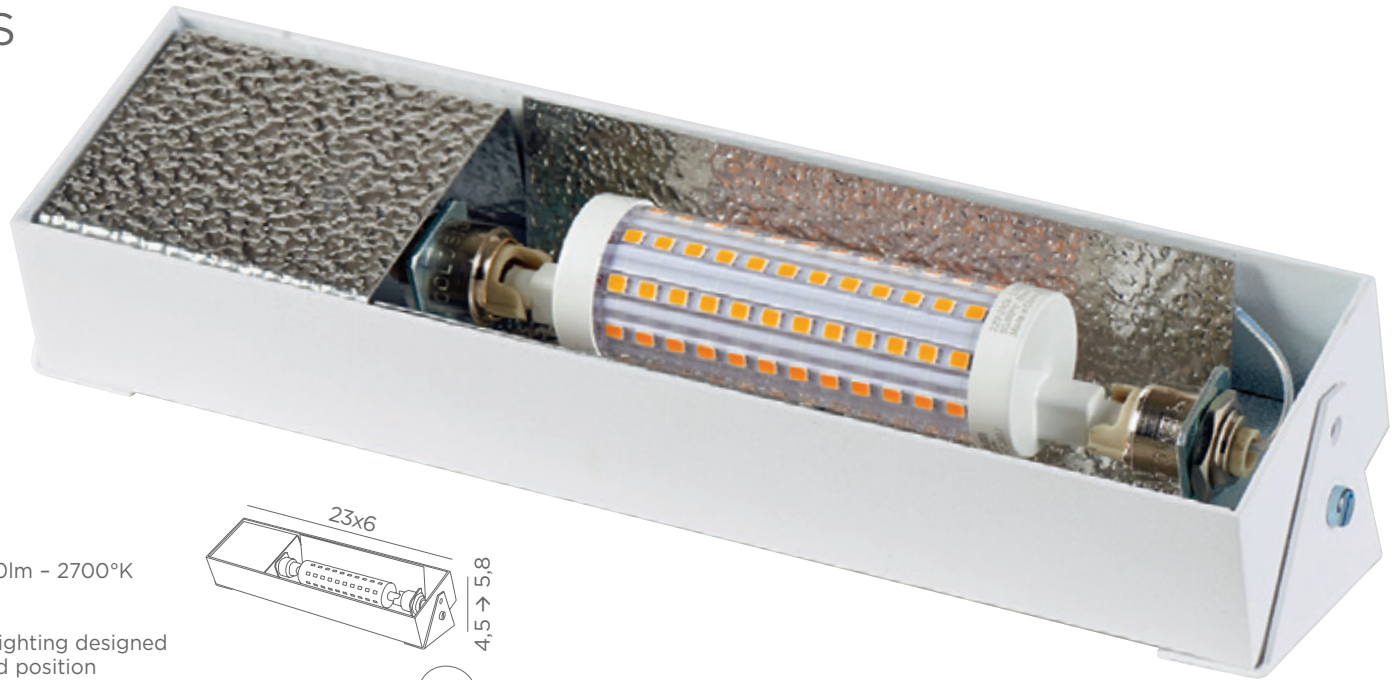

UP 38

6098 025 Brushed brass
6098 029 Brushed bronze
6098 032 Brushed chrome

1x E27 max. 80W - 240V
Compatible LED bulb
Foot switch

13

UPLIGHTS

WITH LED BULB

Complementary fixtures to add indirect lighting in your interior