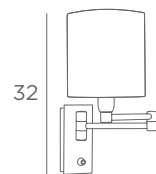

1x E14

Available with or without
switch on/off

Available with or without
switch on/off

WALL LAMPS WITH SHADE

E14 DIM FOR LED BULB

Shade AHMOSIS cyl
Ø 15-15-16 cm
Shade code : 1203
+ fabric code
↳ 15-41 cm

Shade AHMOSIS #
13-16-17 cm
Shade code : 1307
+ fabric code
↳ 16-41,5 cm