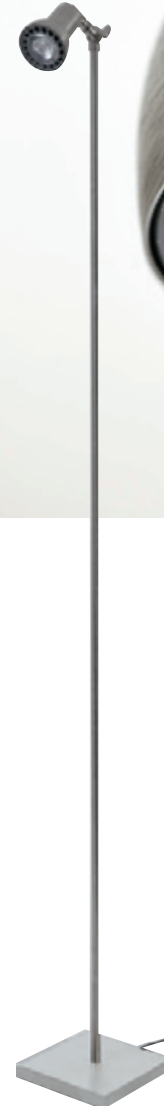

VENATOR 2

3686 029 Brushed bronze
3686 033 Brushed nickel

1x GU10
Only for LED bulb
Articulated spot
Foot Dimmer 240V

Photos : Hermès/29, Starlight 2/29 & Vénator 2/33