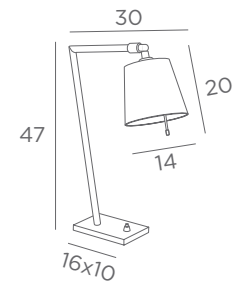

TABLE LAMPS WITH SHADE

E27

FOR LED
BULB

PAPYRUS

2167 029
Brushed
bronze

2167 051
Brushed chrome
+ polished chrome

2167 093
Brushed bronze
+ brushed nickel

2167 095
Brushed bronze
+ brushed brass

1x E27

Articulated shade with small rod

Switch on base

Shade PAPHYRUS

Ø 10-14-13 cm

Shade code : 2167 + fabric code