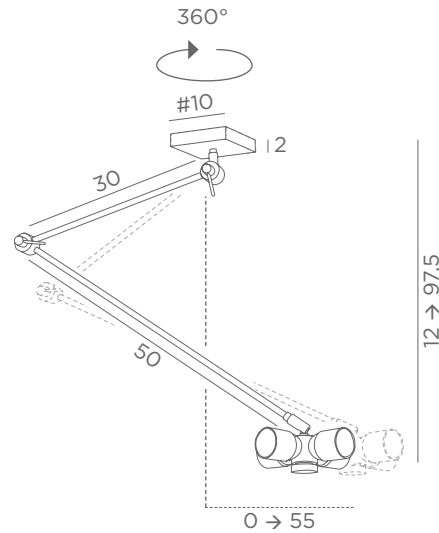

SINKI NOURRICE

4093 029 Brushed bronze
4093 033 Brushed nickel

Nourrice : 4x E27

Adjustable height

Maximum gap between the center of the base and the center of the shade : 55 cm