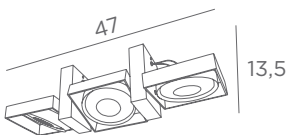

CEILING LAMPS

WITH SPOTS

AR111

DIM

FOR
LED BULB

TRANSFO
12V

All AR111 bulbs are dimmable.
Consult your supplier to use
a compatible dimmer.

SARGAS 3

5473 001 Structured white	5473 002 Structured black	5473 029 Brushed bronze	5473 032 Brushed chrome

3x AR111

3x transfos 60VA/230/12V
compatible for bulb from
8W-LED to 50W-halo