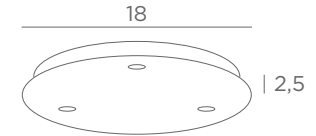

CEILING BASES

FOR PENDANTS SHADES, BULBS,
STRUCTURES & GLASS

CEILING BASE L 5

7250 001 Structured white	7250 002 Structured black	7250 025 Brushed brass	7250 029 Brushed bronze

CEILING BASE L 6

7260 001 Structured white	7260 002 Structured black	7260 025 Brushed brass	7260 029 Brushed bronze

CEILING BASE 10

7310 001 Structured white	7310 002 Structured black	7310 025 Brushed brass	7310 029 Brushed bronze

CEILING BASE 30

7330 001 Structured white	7330 002 Structured black	7330 025 Brushed brass	7330 029 Brushed bronze

CABLING (option)

Standard configuration :

Cable lengths : 70, 90, 60, 85
& 75 cm

Other configuration : on request

CABLING (option)

Standard configuration :

Cable lengths : 50, 70, 90, 60,
85 & 75 cm

Other configuration : on request

CABLING (option)

Standard configuration :

Cable length : 95 cm

Other configuration : on request

CABLING (option)

Standard configuration :

see the KERMA 3 on page 10

Cable lengths : 95, 45 & 70 cm

Other configuration : on request