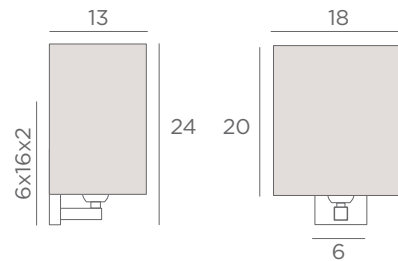

WALL LAMPS WITH SHADE

E27 DIM FOR LED BULB

AMADA

1x E27

Shade AMADA # (screen)

12-12-21 cm

Shade code : 1520 + fabric code

AMADA o