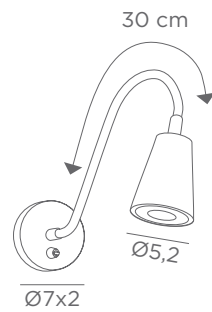

READING WALL LAMPS WITH SPOT

GU10

DIM

FOR LED
BULB

NO
TRANSFO

DESPINA

1660 029 Brushed bronze	1660 032 Brushed chrome

GU10
Flex 30 cm
Switch on/off
No transfo - Dimmable

Photos : Despina/29 & Despina/32