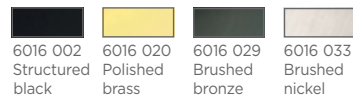

MERCURE PL2

6016 002 Structured black	6016 020 Polished brass	6016 029 Brushed bronze	6016 033 Brushed nickel

2x GU10