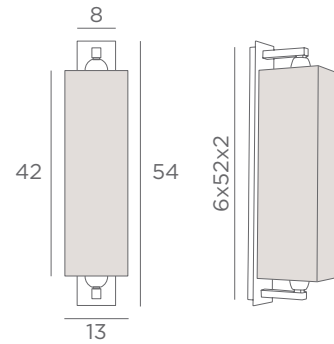

Ø 16x12-16x12-38 cm

Shade code : 1561

+ fabric code

Photos : shades sami bitume & trento mastic

WALL LAMPS

WITH SHADE

E27

FOR LED BULB