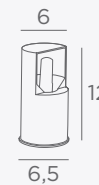

UPLIGHTS

ONLY FOR
LED BULB

SWITCH ON
CABLE

NO
TRANSFO

Complementary
fixture to add
indirect lighting
in your interior

UP112 is a mood lighting
that allows you to
illuminate laterally
an object, a wall...
It can also be used
as a bedside lamp.

UP 12

6018 029 6018 032
Brushed
bronze   Brushed
chrome

1x GU10 7,2W - 575lm - 2700°K
LED bulb included
Only for LED bulb

UP 112

6019 029 6019 032
Brushed
bronze   Brushed
chrome

1x G9 4W - 300lm - 2700°K
LED bulb included
Only for LED bulb