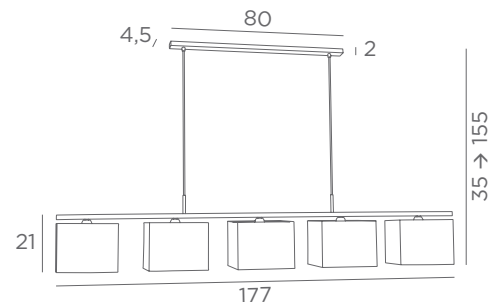

Distance between fittings : 38 cm

Distance between tubes : 68 cm

Adjustable height

Shade ASSIOUT

□ 25x17-25x17-18 cm

+ integral diffuser

Shade code : 4417

+ fabric code (x5)