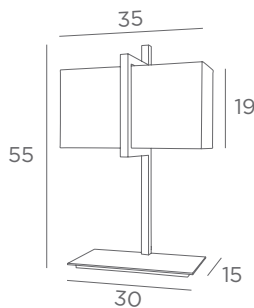

Shade BASTET

□ 35x12-35x12-19 cm
Shade code : 2420
+ fabric code