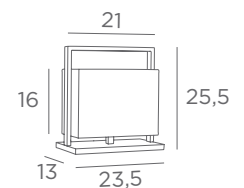

KEMES 1

2441 029 2441 032
Brushed Brushed
bronze chrome

1x E27

Shade KEMES 1

□ 21x11-21x11-16 cm

+ top diffuser

Shade code : 2441 + fabric code