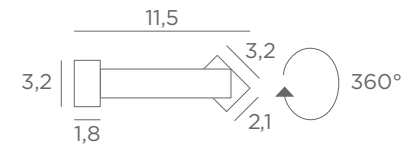

PAINTING LAMPS

WITH REFLECTOR

Longer arms on request

ERATO 35

1833 029
Brushed
bronze

1833 032
Brushed
chrome

LED 230V - 7,4W - 780lm - 2700°K
Dimmable - No driver

ERATO 65

1836 029
Brushed
bronze

1836 032
Brushed
chrome

LED 230V - 14,8W - 1560lm - 2700°K
Dimmable - No driver

ERATO 95

1839 029
Brushed
bronze

1839 032
Brushed
chrome

LED 230V - 22,2W - 2340lm - 2700°K
Dimmable - No driver