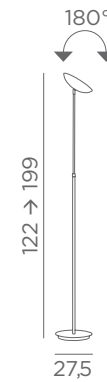

NADIA

3751 020 3751 029
Polished brushed
brass bronze

1x R7s 117 mm - 15W - 2000lm
LED bulb included - 2700°K
Articulated reflector
Adjustable height
Foot dimmer 240V