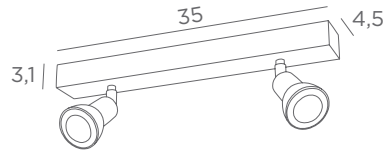

CALLISTO 2

5112 001 Structured white	5112 029 Brushed bronze	5112 032 Brushed chrome
2x GU10