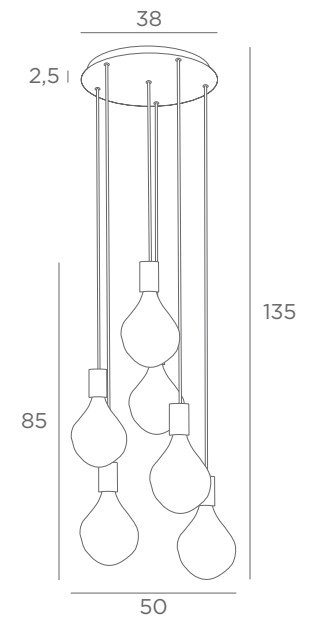

SUSPENSIONS

WITH DECORATIVE BULBS

E27

DIM

FOR LED BULB

OTHER CABLE LENGTHS ON REQUEST

A large selection of other ceiling bases is available on pages 21 to 25

ARTEMIS 5

4955 002 Structured black	4955 025 Brushed brass	4955 029 Brushed bronze

5x E27
Fittings XXL adapted for bulbs
ARTEMIS (Ø 16,5 cm L 31,5 cm)
Bulb code : 6843 000

Photo : Artémis 6 o/29 + Artémis bulbs

ARTEMIS 6 o

4956 002 Structured black	4956 025 Brushed brass	4956 029 Brushed bronze

6x E27
Fittings XXL adapted for bulbs
ARTEMIS (Ø 16,5 cm L 31,5 cm)
Bulb code : 6843 000