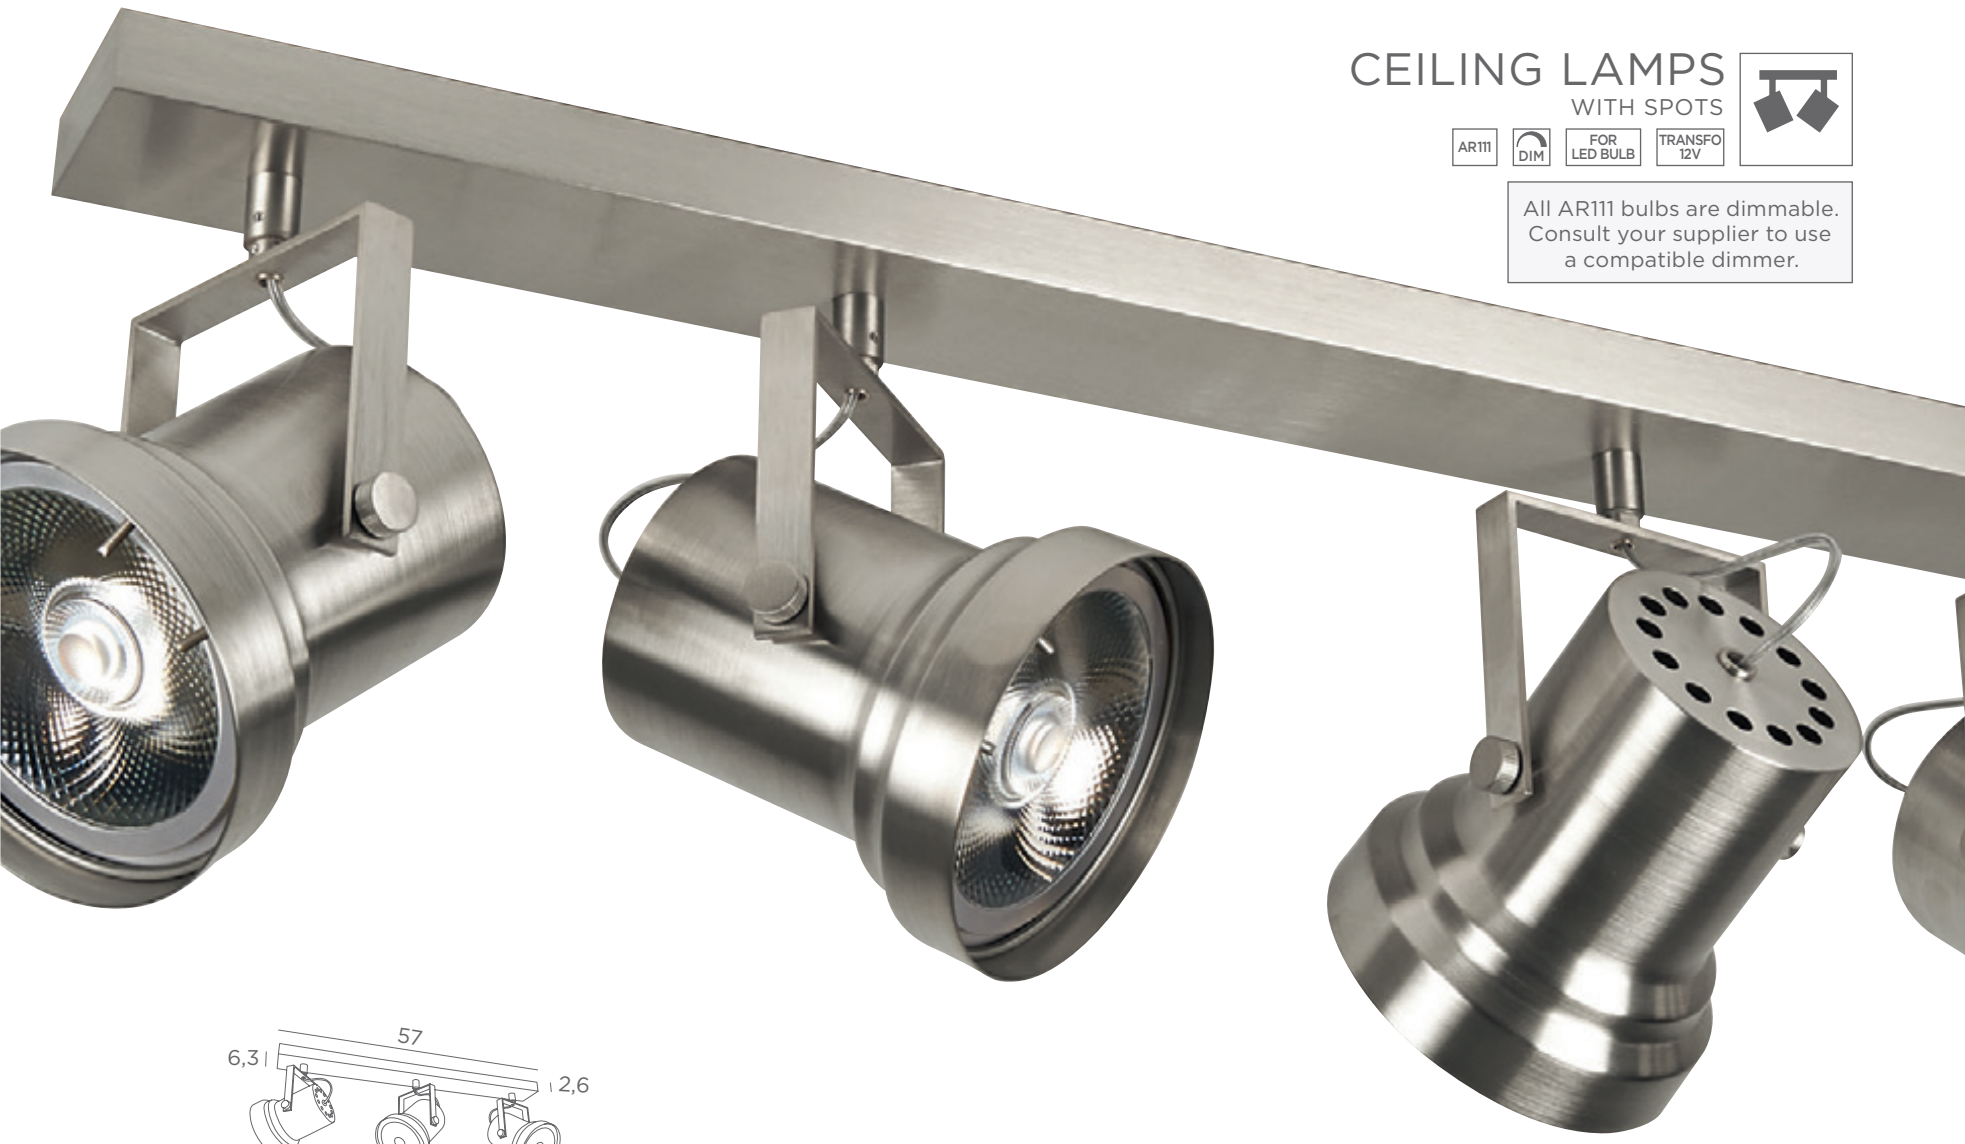

CEILING LAMPS WITH SPOTS

AR111

DIM

FOR
LED BULB

TRANSFO
12V

All AR111 bulbs are dimmable.
Consult your supplier to use
a compatible dimmer.

ATHENA 3

- 5403 029
  Brushed
  bronze
- 5403 033
  Brushed
  nickel
- 5403 034
  Polished
  nickel

3x AR111
3x transfos 60VA/230/12V
compatible for bulb from
8W-LED to 50W-halo

ATHENA 4

- 5404 029
  Brushed
  bronze
- 5404 033
  Brushed
  nickel
- 5404 034
  Polished
  nickel

4x AR111
4x transfos 60VA/230/12V
compatible for bulb from
8W-LED to 50W-halo