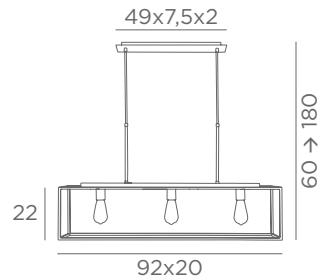

SUSPENSIONS

WITH DECORATIVE BULBS

- E27
- DIM
- FOR LED BULB
- HIGHER HEIGHT ON REQUEST

HENOUTMIRE 3

+ Ousermaatre small structure

- 4425 029
  Brushed
  bronze
- + **STRUCTURE**
  4995 002
  Black
  Epoxy

3x E27

Distance between fittings : 30 cm

Distance between tubes : 40 cm

Adjustable height

HENOUTMIRE 6

+ Ousermaatre medium structure

- 4430 029
  Brushed
  bronze
- + **STRUCTURE**
  4996 002
  Black
  Epoxy

6x E27

Distance between fittings : 22 cm

Distance between tubes : 37 cm

Adjustable height