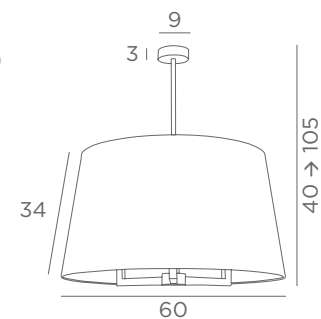

TOURAH 3 LARGE o60

	
4187 029 Brushed bronze	4187 032 Brushed chrome

3x E27

Adjustable height

Fixture designed for large shade

Shade **TOURAH 3 LARGE o60**

Ø 50-60-34 cm

Shade code : 4187 + fabric code