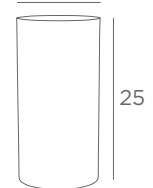

UP 38

6098 025 Brushed brass
6098 029 Brushed bronze
6098 032 Brushed chrome

1x E27 max. 80W - 240V
Compatible LED bulb
Foot switch

13