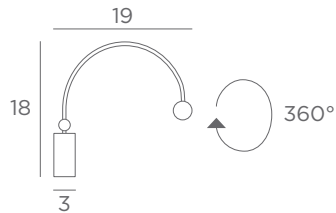

PAINTING LAMPS

WITH REFLECTORS

G4

TRANSFO
12V

Pached is dimmable
with halogen bulbs
(max. 20W)

PACHED 25

1872 020 Polished brass
1872 029 Brushed bronze
1872 033 Brushed nickel

2x G4 - 2x 2W - 2x 200lm - 2700°K
LED bulbs included
No dimmable
1x transfo 60VA/230/12V

PACHED 40

1874 020 Polished brass
1874 029 Brushed bronze
1874 033 Brushed nickel

2x G4 - 2x 2W - 2x 200lm - 2700°K
LED bulbs included
No dimmable
1x transfo 60VA/230/12V

PACHED 53

1875 020 Polished brass
1875 029 Brushed bronze
1875 033 Brushed nickel

2x G4 - 2x 2W - 2x 200lm - 2700°K
LED bulbs included
No dimmable
1x transfo 60VA/230/12V

Photo : Pached 25/20