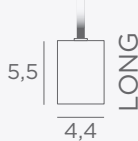

Cable + E27 long

7062 001 White +white	7062 002 Black +black	7062 025 Gold +brass	7062 029 Black +bronze

Cable + E27 long

7222 001 White +white	7222 002 Black +black	7222 025 Gold +brass	7222 029 Black +bronze

Cable + E27 long

7232 001 White +white	7232 002 Black +black	7232 025 Gold +brass	7232 029 Black +bronze

Cable + E27 long

7242 001 White +white	7242 002 Black +black	7242 025 Gold +brass	7242 029 Black +bronze