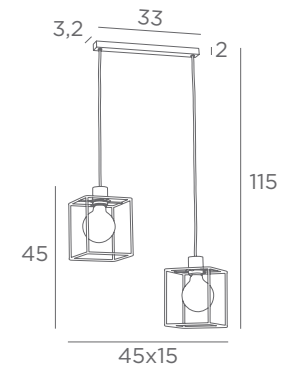

S U S P E N S I O N S

SUSPENSIONS

WITH DECORATIVE BULBS

E27  FOR LED BULB 

KERMA 1

		+	STRUCTURE	STRUCTURE
4931 025 Brushed brass	4931 029 Brushed bronze		4999 025 Gold Epoxy	4999 002 Black Epoxy

Kerma structure : # 15-15-17 cm
1x E27