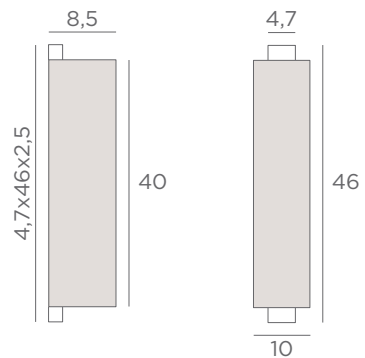

CHABAKA 2

Strips LED - 26W - 1918lm - 2700°K
Driver 240V

Shade CHABAKA 2 # (screen)

□ 10x8,5-10x8,5-40 cm

Shade code : 1526 + fabric code