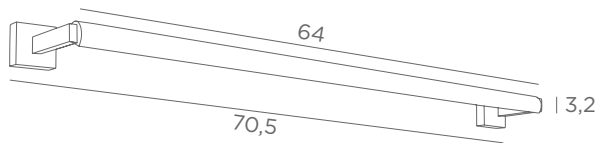

CREMONE 65

1826 029 1826 033
Brushed Brushed
bronze nickel

LED 230V - 14,8W - 1560lm - 2700°K
Dimmable - No driver

CREMONE 95

1827 029 1827 033
Brushed Brushed
bronze nickel

LED 230V - 22,2W - 2340lm - 2700°K
Dimmable - No driver

CREMONE 125

1828 029 1828 033
Brushed Brushed
bronze nickel

LED 230V - 29,6W - 3120lm - 2700°K
Dimmable - No driver

Photo : Crémone/29