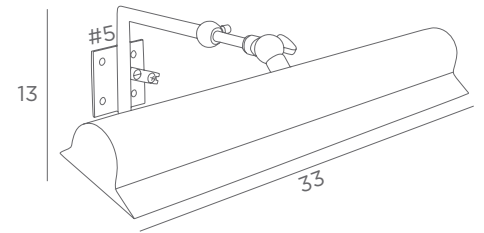

ET 33

1843 025 Brushed brass	1843 029 Brushed bronze

2x E14 - For LED bulbs
No transfo - ↳ 18-24 cm

OUBA 35

1867 028 Light bronze	1867 029 Brushed bronze	1867 033 Brushed nickel	

LED 230V - 7,4W - 780lm - 2700°K
Dimmable - No driver