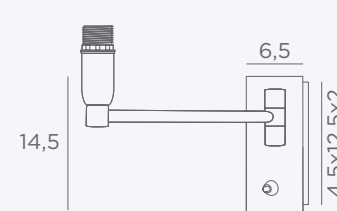

SOKARIS + SWITCH

1164 029 Brushed bronze
1164 032 Brushed chrome
1x E14

SOKARIS - SWITCH

1163 029 Brushed bronze
1163 032 Brushed chrome
1x E14