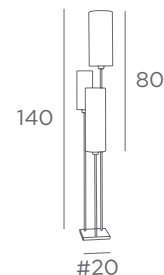

FLOOR LAMPS

WITH SHADE

E27

FOOT SWITCH

FOR LED BULB

NOUKAR + shades

3460 029 Brushed bronze
3460 032 Brushed chrome
3x E27
Shades NOUKAR
NOUKAR 1 : Ø 12-12-25 cm
shade code : 3461 + fabric code
NOUKAR 2 : Ø 15-15-40 cm
shade code : 3462 + fabric code
NOUKAR 3 : Ø 18-18-35 cm
shade code : 3463 + fabric code