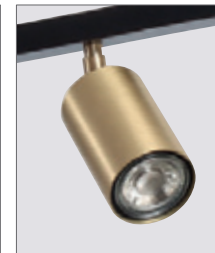

Finish : 095

Photo : Albatros/95