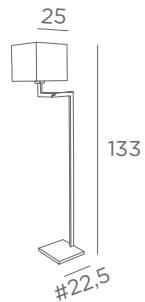

FLOOR LAMPS WITH SHADE

E27

FOR LED
BULB

PIANKHI

3364 029 Brushed bronze
3364 032 Brushed chrome
1x E27
Fixed height
Articulated arm
Shade **PIANKHI**
25-25-22 cm
Shade code : 3364
+ fabric code