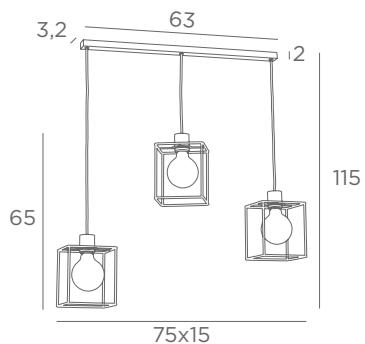

SUSPENSIONS

WITH DECORATIVE BULBS

E27

FOR LED BULB

OTHER CABLE LENGTHS ON REQUEST

KERMA 3

4933 025
Brushed
brass

4933 029
Brushed
bronze

4999 025
Gold
Epoxy
(x3)

+ STRUCTURE

4999 002
Black
Epoxy
(x3)

Kerma structure : # 15-15-17 cm
3x E27