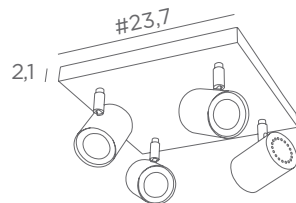

CEILING LAMPS WITH SPOTS

GU10

DIM

FOR
LED BULB

NO
TRANSFO

MAGELLAN SQUARE

5145 001 Structured white
5145 002 Structured black
5145 029 Brushed bronze
5145 032 Brushed chrome

4x GU10