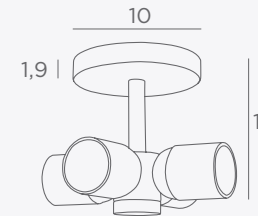

KENTIKA SHORT CEILING

4042 029 Brushed bronze
Nourrice : 4x E27

KENTIKA CEILING

4041 029 Brushed bronze
 4041 033 Brushed nickel
Nourrice : 4x E27