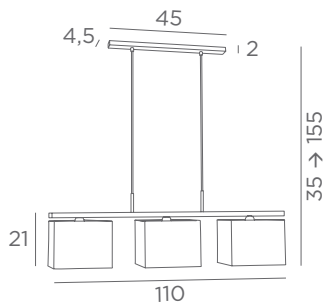

ASSIOUT 3

4415 029 4415 033
Brushed Brushed
bronze nickel

3x E27

Distance between fittings : 42,5 cm

Distance between tubes : 37 cm

Adjustable height

Shade ASSIOUT

□ 25x17-25x17-18 cm

+ integral diffuser

Shade code : 4417

+ fabric code (x3)