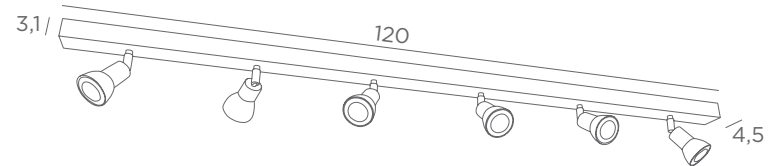

CALLISTO 6

5116 001	5116 029
Structured white	Brushed bronze
6x GU10	

Photo : Callisto/29