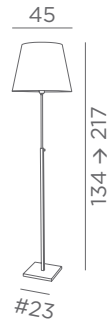

E27

FOOT
SWITCH

FOR LED
BULB

ZABARAH o

3191 029
Brushed
bronze

3191 032
Brushed
chrome

1x E27

Adjustable height
Shade ZABARAH o
Ø 30-45-35 cm
Shade code : 3191
+ fabric code