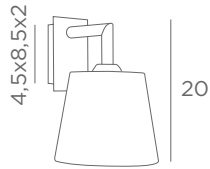

WALL LAMPS WITH SHADE

E27 DIM FOR LED BULB