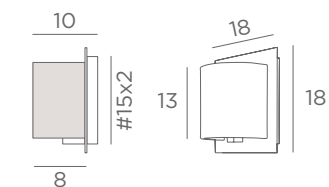

DEIR 1 o

1533 029 1533 032
Brushed brushed
bronze chrome

1x G9 - 4W - 300lm - 2700°K

LED bulb included

No dimmable

Shade DEIR 1 o (screen)

Ø 13x9-13x9-13 cm

Shade code : 1533 + fabric code