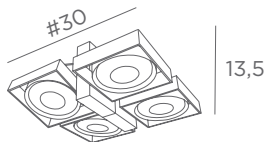

SARGAS 4

5474 001 Structured white	5474 002 Structured black	5474 029 Brushed bronze	5474 032 Brushed chrome

4x AR111

4x transfos 60VA/230/12V
compatible for bulb from
8W-LED to 50W-halo