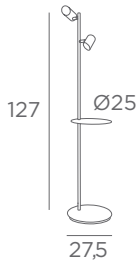

FLOOR LAMPS WITH SPOTS

GU10

ONLY FOR
LED BULB

HERMÈS

3633 029 Brushed bronze
3633 032 Brushed chrome

2x GU10
Only for LED bulbs
Adjustable spots
Adjustable tablet height
Foot switch