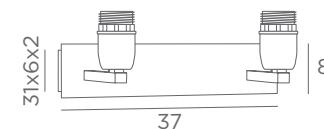

Shade RAMOSE 2

13-16-17 cm
Shade code : 1306
+ fabric code
↳ 19 cm

Photos : shades lin pompėi, trento lave & sami bronze

WALL LAMPS

WITH SHADES

E27

FOR LED BULB

MONTOU o