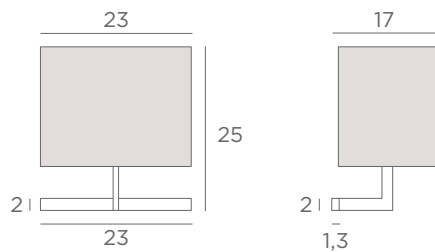

FOR LED
BULB

ARMANA 1

1416 029 1416 032
Brushed Brushed
bronze chrome

1x E27

Shade ARMANA 1

□ 23x15-23x15-17 cm

Shade code : 1416 + fabric code

ARMANA 2