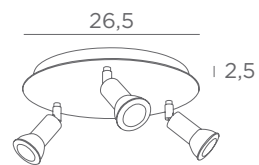

CEILING LAMPS WITH SPOTS

GU10

DIM

FOR
LED BULB

NO
TRANSFO

ANTARES 3

- | | | |
|---|---|---|
|  |  |  |
| 5103 001
Structured
white | 5103 020
Polished
brass | 5103 029
Brushed
bronze |
- 3x GU10

ANTARES 4