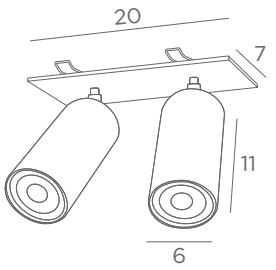

DEIMOS P2 #

5872 001 Structured white 2x GU10	5872 002 Structured black	5872 025 Brushed brass	5872 029 Brushed bronze	5872 043 Structured black + brushed nickel	5872 045 Structured black + brushed brass
				5872 051 Brushed chrome + polished chrome	5872 064 Gold leaf + structured black

DEIMOS P is fixed in the ceiling with clips.

Other metals combinations on request

DEIMOS P3 #

5873 001 Structured white 3x GU10	5873 002 Structured black	5873 025 Brushed brass	5873 029 Brushed bronze	5873 043 Structured black + brushed nickel	5873 045 Structured black + brushed brass
				5873 051 Brushed chrome + polished chrome	5873 064 Gold leaf + structured black