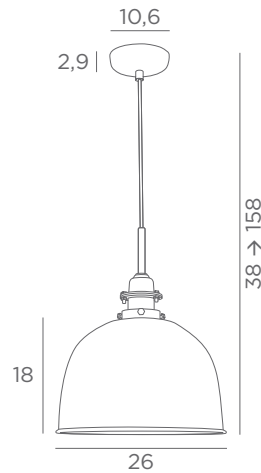

SUSPENSIONS WITH REFLECTOR

E27

DIM

FOR LED
BULB

HIGHER HEIGHT
ON REQUEST

SUPERNOVA

4658 025 Brushed brass	4658 028 Light bronze	4658 029 Brushed bronze

1x E27

Only for LED bulb
Adjustable height

4658 051 Brushed chrome + polished chrome	4658 078 Bronze medal + light bronze	4658 093 Brushed bronze + brushed nickel

NOVA

4655 025 Brushed brass	4655 028 Light bronze	4655 029 Brushed bronze

1x E27

Only for LED bulb
Adjustable height

4655 051 Brushed chrome + polished chrome	4655 078 Bronze medal + light bronze	4655 093 Brushed bronze + brushed nickel