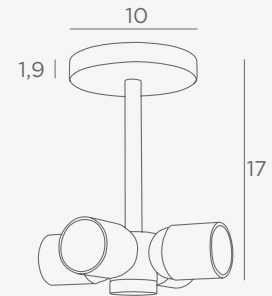

KENTIKA NOURRICE

4045 029 Brushed bronze
 4045 033 Brushed nickel
Nourrice : 4x E27

with shade
KENTIKA E27,
TOUYA E27

with shade
KENTIKA E27,
TOUYA E27

with shade
NAPATA

with shade
KENTIKA FINE,
NEFERKARE FINE

with shade
KENTIKA SHORT,
NAPATA

with shade
KENTIKA NOURRICE,
TOUYA NOURRICE

with shade
KENTIKA SHORT

with shade
KENTIKA NOURRICE,
TOUYA NOURRICE

with shade
KENTIKA SHORT