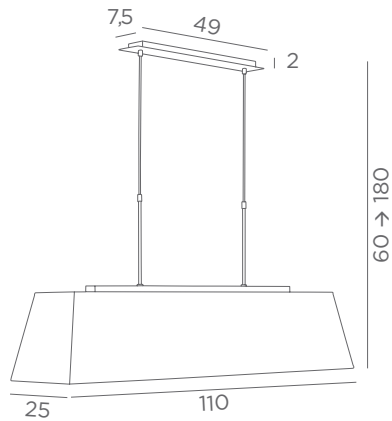

HIGHER HEIGHT
ON REQUEST

HENOUTMIRE 3 + shade large

3x E27

Distance between fittings : 30 cm

Distance between tubes : 40 cm

Adjustable height

Shade HENOUTMIRE LARGE

□ 100x16-110x25-24 cm