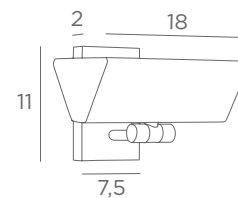

C 17

1717 029 Brushed bronze
1717 032 Brushed chrome
R7s 15W - 2000lm
2700°K
LED bulb included