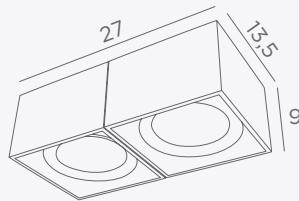

ATRIA 2 FIXE

5421 001 5421 002
Structured Structured
white black

2x AR111 max. 15W
2x transfos 60VA/230/12V
Only for LED bulbs