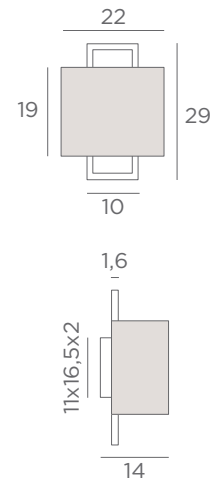

WALL LAMPS WITH SHADE

E27

DIM

FOR LED
BULB

KARANIS 1

1550 029
Brushed
bronze

1550 032
Brushed
chrome

1x E27

Shade KARANIS 1 (screen)

Ø 22x12-22x12-19 cm

Shade code : 1550 + fabric code

Photo : shade turda abricot