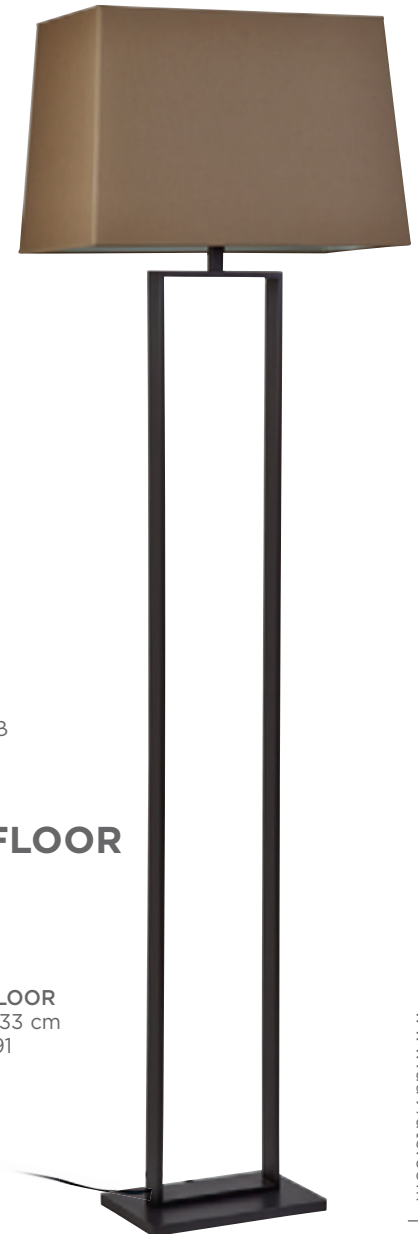

+ top diffuser

Shade code : 3481

+ fabric code

FLOOR LAMPS WITH SHADE

E27

FOOT
SWITCH

FOR LED
BULB

KHABA FLOOR