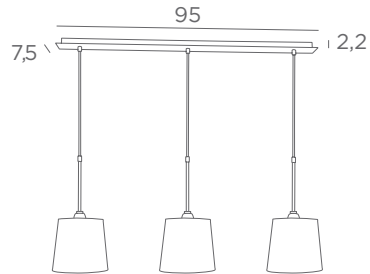

SUSPENSIONS

WITH SHADES

E27

FOR LED BULB

HIGHER HEIGHT ON REQUEST

ARSINOE o

4116 029 4116 033
Brushed Brushed
bronze nickel

3x E27

Distance between fittings : 39,5 cm

Adjustable height

L 99 cm - H 45 → 165 cm

Shade ARSINOE o

Ø 16-20-19 cm

Shade code : 4116 + fabric code (x3)