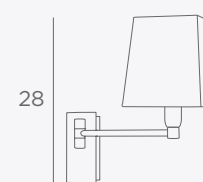

Shade SOKARIS #
13-16-17 cm
Shade code : 1307
+ fabric code
↳ 16-36,5 cm