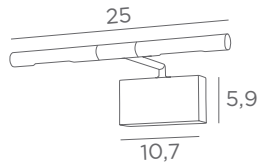

MEROE 25

1862 020 Polished brass
1862 029 Brushed bronze
1862 033 Brushed nickel

2x G4 - 2x 2W - 2x 200lm - 2700°K

LED bulbs included

No dimmable

1x transfo 60VA/230/12V