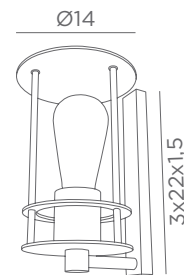

MARINER

1950 025 Brushed brass	1950 029 Brushed bronze

1x E27
↳ 16 cm