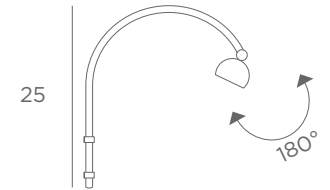

PAINTING LAMPS

WITH REFLECTOR

Trianon is dimmable with halogen bulbs (max. 20W)

Fixation of the arch to the wall or behind the painting

Transfo (separately delivered) to place on the wall or behind the painting