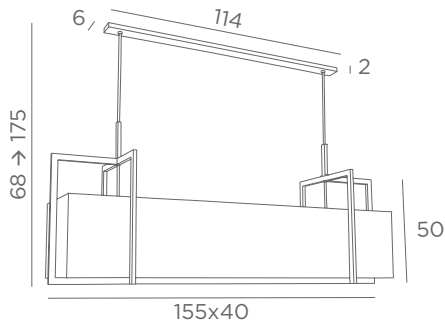

Distance between fittings : 25 cm

Distance between tubes : 80 cm

Adjustable height

Shade METELIS 125

□ 120x25-120x25-22 cm

Shade code : 4439 + fabric code

METELIS 155

6x E27