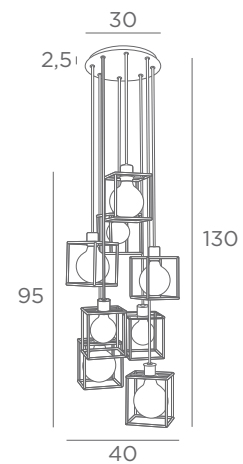

KERMA 80

4908 025
Brushed
brass

4908 029
Brushed
bronze

+ **STRUCTURE**

4999 025
Gold
Epoxy
(x8)

STRUCTURE

4999 002
Black
Epoxy
(x8)

Kerma structure : # 15-15-17 cm
8x E27