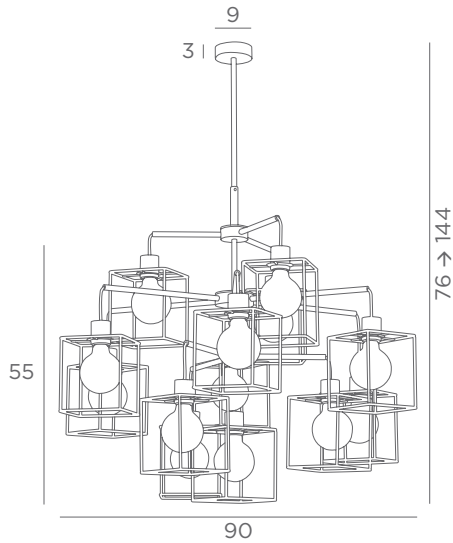

Photo : Kerma 5 o/29 + structures

SUSPENSIONS

WITH DECORATIVE BULBS

E27

DIM

FOR LED BULB

76 → 144

KERMA LUSTRE