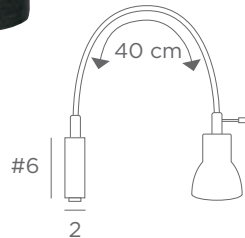

READING WALL LAMPS WITH SPOT

VEGA AP

1683 029	1683 032
Brushed bronze	Brushed chrome

GU10 - For LED bulb
Flex 40 cm
Switch on/off
No transfo - Dimmable

ALTAIR

1606 029	1606 032	LED integrated
Brushed bronze	Brushed chrome	

LED 1W - 119lm - 2700°K
Flex 30 cm
Switch on/off
Driver 230V - No dimmable