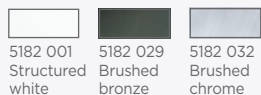

SIRIUS MOBILE

1x GU10
No transfo
Dimmable