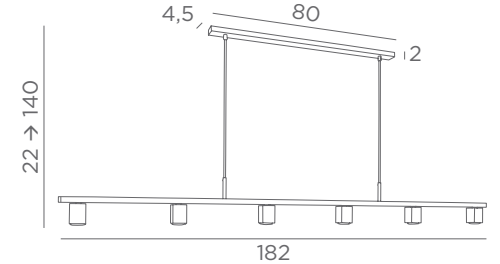

HIGHER HEIGHT
ON REQUEST

GEMINI 3

3x GU10

Distance between spots : 40 cm
Distance between tubes : 37 cm
Adjustable height

GEMINI 5

5x GU10

Distance between spots : 34 cm
Distance between tubes : 68 cm
Adjustable height