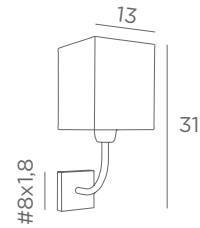

ABA 1

1111 029

Brushed
bronze

1111 032

Brushed
chrome

1x E27

Shade ABA 1 #

Ø 13-13-15 cm

Shade code : 1300

+ fabric code

↳ 18,5 cm