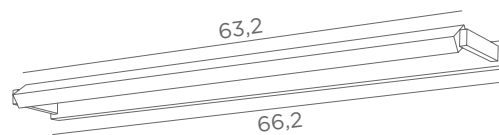

ERATO 65

1836 029
Brushed
bronze

1836 032
Brushed
chrome

LED 230V - 14,8W - 1560lm - 2700°K
Dimmable - No driver