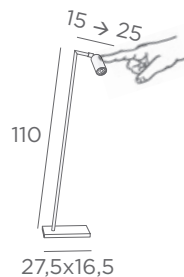

By touching the button on the spot, NEDJEM has ON/OFF and dimmer function

NEDJEM

3665 029
Brushed bronze

3665 051
Brushed chrome + polished chrome

3665 093
Brushed bronze + brushed nickel

3665 095
Brushed bronze + brushed brass

1x GU10
Only for LED bulb
Articulated spot
Flex 20 cm
Dimming box on cable
Touch dimming

By touching the button on the spot, BAKI has ON/OFF and dimmer function

BAKI

3625 029
Brushed bronze

3625 051
Brushed chrome + polished chrome

3625 093
Brushed bronze + brushed nickel

3625 095
Brushed bronze + brushed brass

1x GU10
Only for LED bulb
Articulated spot
Dimming box on cable
Touch dimming

FLOOR LAMPS WITH SPOTS