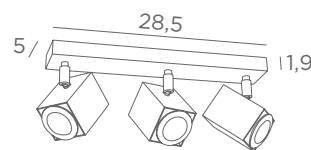

MAJORIS 3

5153 001 Structured white	5153 029 Brushed bronze	5153 032 Brushed chrome
3x GU10