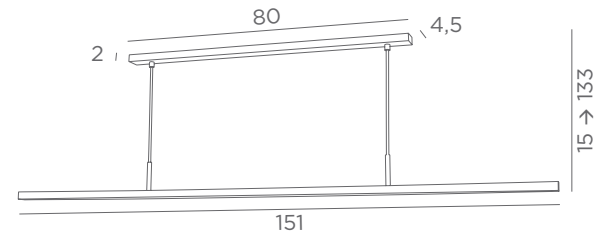

SUSPENSIONS

WITH REFLECTOR

HIGHER HEIGHT
ON REQUEST

POLARIS 90

4676 029 4676 033
Brushed Brushed
bronze nickel

LED 230V - 22,2W - 2340lm - 2700°K
Distance between tubes : 37 cm
Adjustable height

POLARIS 120

4677 029 4677 033
Brushed Brushed
bronze nickel

LED 230V - 29,6W - 3120lm - 2700°K
Distance between tubes : 68 cm
Adjustable height

POLARIS 150

4678 029 4678 033
Brushed Brushed
bronze nickel

LED 230V - 37,1W - 3900lm - 2700°K
Distance between tubes : 68 cm
Adjustable height