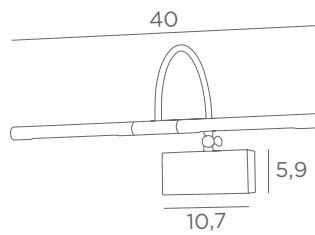

PAINTING LAMPS

WITH REFLECTORS

G4

TRANSFO
12V

Pached is dimmable
with halogen bulbs
(max. 20W)

PACHED 25

1872 020 Polished brass
1872 029 Brushed bronze
1872 033 Brushed nickel

2x G4 - 2x 2W - 2x 200lm - 2700°K
LED bulbs included
No dimmable
1x transfo 60VA/230/12V

PACHED 40

1874 020 Polished brass
1874 029 Brushed bronze
1874 033 Brushed nickel

2x G4 - 2x 2W - 2x 200lm - 2700°K
LED bulbs included
No dimmable
1x transfo 60VA/230/12V

PACHED 53

1875 020 Polished brass
1875 029 Brushed bronze
1875 033 Brushed nickel

2x G4 - 2x 2W - 2x 200lm - 2700°K
LED bulbs included
No dimmable
1x transfo 60VA/230/12V

Photo : Pached 25/20