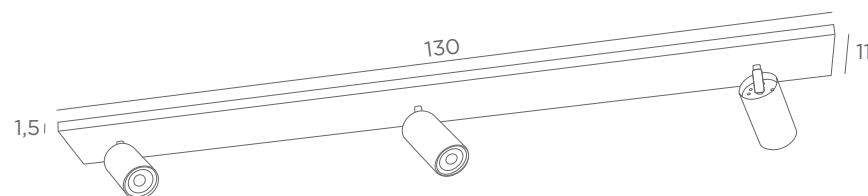

CEILING LAMPS WITH SPOTS

GU10

DIM

FOR
LED BULB

NO
TRANSFO

Other metals
combinations
on request

DEIMOS L3

- | | | | | | | |
|---|---|---|---|---|---|---|
|  |  |  |  |  |  |  |
| 5133 001
Structured
white | 5133 002
Structured
black | 5133 025
Brushed
brass | 5133 029
Brushed
bronze | 5133 043
Structured black
+ brushed nickel | 5133 045
Structured black
+ brushed brass | 5133 051
Brushed chrome
+ polished chrome |
- 3x GU10