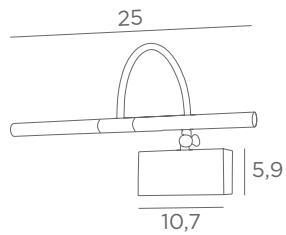

PAINTING LAMPS

WITH REFLECTORS

G4

TRANSFO
12V

Pached is dimmable
with halogen bulbs
(max. 20W)

PACHED 25

1872 020 Polished brass
1872 029 Brushed bronze
1872 033 Brushed nickel

2x G4 - 2x 2W - 2x 200lm - 2700°K
LED bulbs included
No dimmable
1x transfo 60VA/230/12V

PACHED 40

1874 020 Polished brass
1874 029 Brushed bronze
1874 033 Brushed nickel

2x G4 - 2x 2W - 2x 200lm - 2700°K
LED bulbs included
No dimmable
1x transfo 60VA/230/12V

PACHED 53

1875 020 Polished brass
1875 029 Brushed bronze
1875 033 Brushed nickel

2x G4 - 2x 2W - 2x 200lm - 2700°K
LED bulbs included
No dimmable
1x transfo 60VA/230/12V

Photo : Pached 25/20