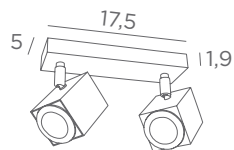

MAJORIS 2

5152 001 Structured white	5152 029 Brushed bronze	5152 032 Brushed chrome
2x GU10