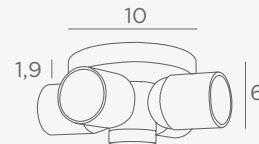

KENTIKA FINE CEILING

4040 029 Brushed bronze
Nourrice : 4x E27