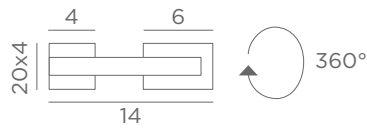

THOUERIS

1784 001 Structured white
1784 029 Brushed bronze
1784 032 Brushed chrome
R7s 15W - 2000lm - 2700°K
LED bulb included