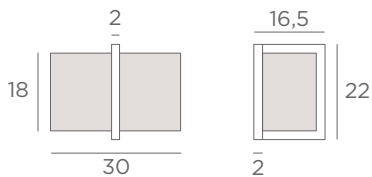

FOR LED
BULB

IKHEM

1441 029 1441 032
Brushed Brushed
bronze chrome

1x E27

Shade IKHEM

□ 30x12-30x12-18 cm

Shade code : 1441

+ fabric code