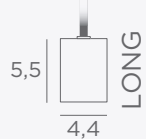

Cable + E27 long

7362 001 White +white	7362 002 Black +black	7362 025 Gold +brass	7362 029 Black +bronze

Cable + E27 long

7372 001 White +white	7372 002 Black +black	7372 025 Gold +brass	7372 029 Black +bronze

Cable + E27 long

7392 001 White +white	7392 002 Black +black	7392 025 Gold +brass	7392 029 Black +bronze

Cable + E27 long

7102 001 White +white	7102 002 Black +black	7102 025 Gold +brass	7102 029 Black +bronze