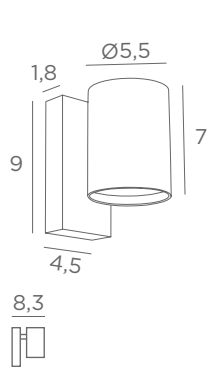

WALL LAMPS

WITH INDIRECT LIGHTING

GU10
DIM
FOR LED BULB
NO TRANSFO

MERAK 1

1653 029 1653 032
Brushed bronze   Brushed chrome

1x GU10
Available as mobile
see page 150 :
MAGELLAN 1