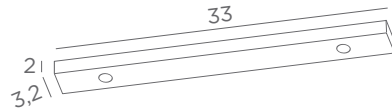

CEILING BASES

FOR PENDANTS SHADES, BULBS,
STRUCTURES & GLASS

CEILING BASE SQ 1

7060 001 Structured white	7060 002 Structured black	7060 025 Brushed brass	7060 029 Brushed bronze

CEILING BASE L 2

7220 001 Structured white	7220 002 Structured black	7220 025 Brushed brass	7220 029 Brushed bronze

CEILING BASE L 3

7230 001 Structured white	7230 002 Structured black	7230 025 Brushed brass	7230 029 Brushed bronze

CEILING BASE L 4

7240 001 Structured white	7240 002 Structured black	7240 025 Brushed brass	7240 029 Brushed bronze

CABLING (option)

Standard configuration :
see the KERMA 1 # page 7
Cable length : 95 cm
Other configuration : on request

CABLING (option)

Standard configuration :
see the KERMA 2 # page 7
Cable lengths : 70 & 95 cm
Other configuration : on request

CABLING (option)

Standard configuration :
see the KERMA 3 # page 8
Cable lengths : 70, 50 & 95 cm
Other configuration : on request

CABLING (option)

Standard configuration :
see the KERMA 4 # page 8
Cable lengths : 65, 95, 50 & 70 cm
Other configuration : on request