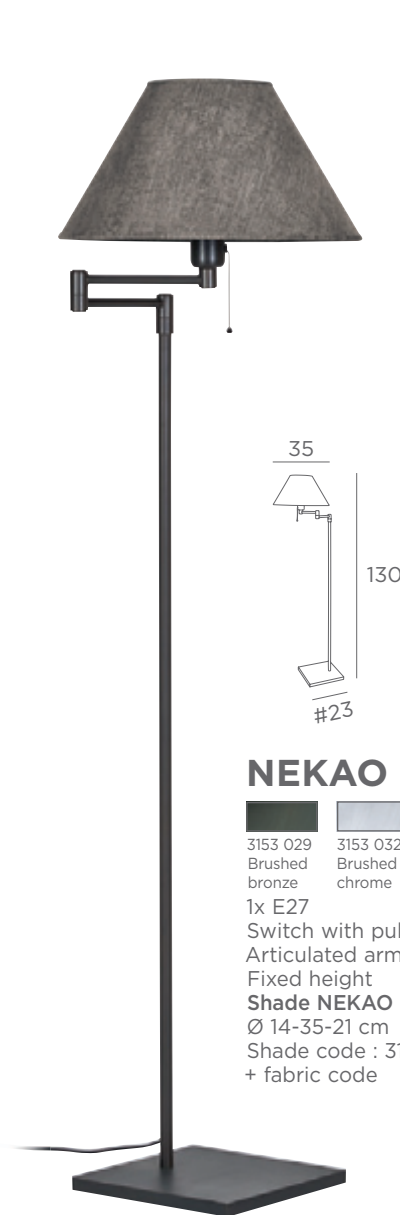

FLOOR LAMPS WITH SHADE

E27

FOR LED
BULB

NEKAO

3153 029 3153 032
Brushed Brushed
bronze chrome

1x E27

Switch with pull cord

Articulated arm

Fixed height

Shade NEKAO

Ø 14-35-21 cm

Shade code : 3153

+ fabric code