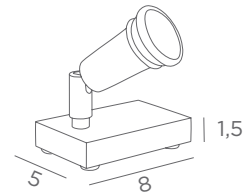

LED 1W - 119lm - 2700°K
Plug driver 240V
No dimmable