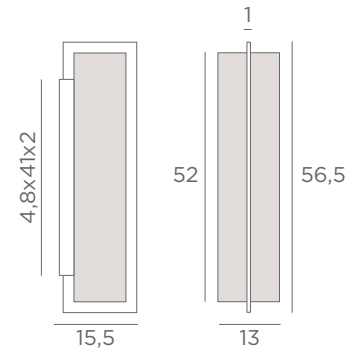

SEHEL

1582 029 Brushed bronze	1582 032 Brushed chrome

2x E27

Shade SEHEL (screen)

□ 13x11-13x11-52 cm

Shade code : 1582 + fabric code