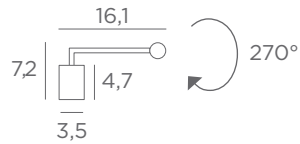

MEIDOUN 35

1853 020 Polished brass
1853 029 Brushed bronze
1853 033 Brushed nickel

Strips LED - 2x 1,9W - 1x 275lm - 2700°K
No dimmable
Driver 240V

MEIDOUN 55

1855 020 Polished brass
1855 029 Brushed bronze
1855 033 Brushed nickel

Strips LED - 2x 3,8W - 1x 550lm - 2700°K
No dimmable
Driver 240V

MEIDOUN 75

1857 020 Polished brass
1857 029 Brushed bronze
1857 033 Brushed nickel

Strips LED - 2x 5,6W - 1x 825lm - 2700°K
No dimmable
Driver 240V