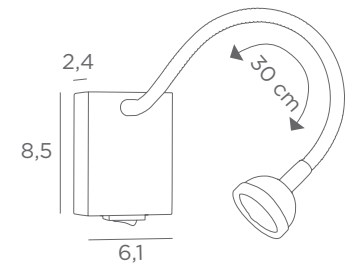

ALTAIR

1606 029	1606 032	LED integrated
Brushed bronze	Brushed chrome	

LED 1W - 119lm - 2700°K
Flex 30 cm
Switch on/off
Driver 230V - No dimmable