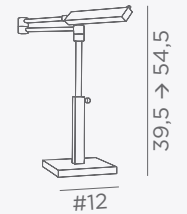

POUNT

2666 029	2666 032
Brushed bronze	Brushed chrome

1x E27 8W - 700lm
LED bulb included
Articulated reflector
Adjustable height
Dimmer/switch on cable

TABLE LAMPS WITH REFLECTOR

KA

2640 029	2640 032	
Brushed bronze	Brushed chrome	

2x LED 3,6W
1x 700lm - 2700°K
Articulated reflector
Adjustable height
Switch on cable
Plug driver 240V