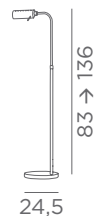

FLOOR LAMPS

WITH REFLECTOR

E27

ONLY FOR LED BULB

NEITH

1x E27 8W - 700lm
LED bulb included
Articulated reflector
Adjustable height
Foot dimmer 240V

MEDINEH

1x E27 8W - 700lm
LED bulb included
Articulated reflector
Adjustable height
Foot dimmer 240V

KOMOMBO

1x E27 8W - 700lm
LED bulb included
Articulated reflector
Articulated arm
Adjustable height
Foot dimmer 240V