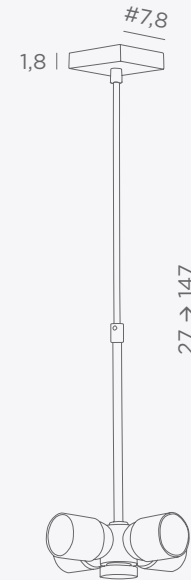

SUSPENSIONS

FOR HANGING SHADE

E27

DIM

FOR LED BULB

ADJUSTABLE HEIGHT

On request : other lenght for cable or tubes and other size for ceiling base

SUSPENSION 0

- 4070 001 Structured white
- 4070 029 Brushed bronze
- 4070 033 Brushed nickel

SUSPENSION

- 4055 001 Structured white
- 4055 029 Brushed bronze
- 4055 033 Brushed nickel

SUSPENSION 0 TUBES

- 4075 029 Brushed bronze
- 4075 033 Brushed nickel

SUSPENSION # TUBES

- 4060 029 Brushed bronze
- 4060 033 Brushed nickel

SUSPENSION 0 TUBES NOURRICE

- 4076 029 Brushed bronze
- 4076 033 Brushed nickel

Nourrice : 4x E27

SUSPENSION # TUBES NOURRICE

- 4061 029 Brushed bronze
- 4061 033 Brushed nickel

Nourrice : 4x E27

SUSPENSION GOLIATH

- 4082 029 Brushed bronze
- 4082 033 Brushed nickel

Nourrice : 4x E27
To be used with big shade (Ø 100 or more)