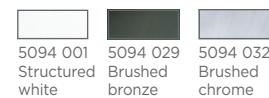

ATLAS 4

4x GU10