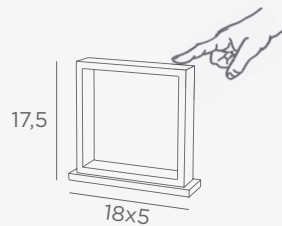

Kerma structure : # 15-15-17 cm
1x E27

TERRA

2978 002
Epoxy
black
1x E27

TABLE LAMPS

WITH REFLECTOR/SPOT

HEHOU

2840 029
Brushed
bronze
Power LED 3W
357lm - 2700°K
Plug driver 240V
Touch dimming

By touching the fixture,
HEHOU has a touch
function with three
levels of light and one
OFF touch function.