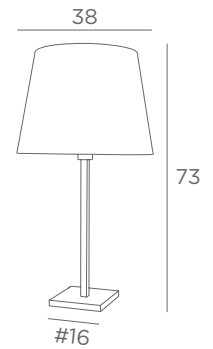

Shade MENNA 3 o

Ø 28-38-28 cm

Shade code : 2260

+ fabric code

TABLE LAMPS

WITH SHADE

E27

FOR LED
BULB