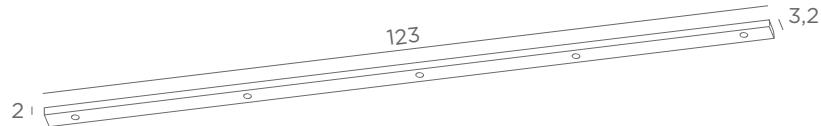

CEILING BASES

FOR PENDANTS SHADES, BULBS,
STRUCTURES & GLASS

CEILING BASE L 5

7250 001 Structured white	7250 002 Structured black	7250 025 Brushed brass	7250 029 Brushed bronze

CEILING BASE L 6

7260 001 Structured white	7260 002 Structured black	7260 025 Brushed brass	7260 029 Brushed bronze

CEILING BASE 10

7310 001 Structured white	7310 002 Structured black	7310 025 Brushed brass	7310 029 Brushed bronze

CEILING BASE 30

7330 001 Structured white	7330 002 Structured black	7330 025 Brushed brass	7330 029 Brushed bronze

CABLING (option)

Standard configuration :

Cable lengths : 70, 90, 60, 85
& 75 cm

Other configuration : on request

CABLING (option)

Standard configuration :

Cable lengths : 50, 70, 90, 60,
85 & 75 cm

Other configuration : on request

CABLING (option)

Standard configuration :

Cable length : 95 cm

Other configuration : on request

CABLING (option)

Standard configuration :

see the KERMA 3 on page 10

Cable lengths : 95, 45 & 70 cm

Other configuration : on request

Cable + E27 ring

7251 001 White +white	7251 002 Black +black	7251 025 Gold +brass	7251 029 Black +bronze

Cable + E27 ring

7261 001 White +white	7261 002 Black +black	7261 025 Gold +brass	7261 029 Black +bronze

Cable + E27 ring

7311 001 White +white	7311 002 Black +black	7311 025 Gold +brass	7311 029 Black +bronze

Cable + E27 ring

7331 001 White +white	7331 002 Black +black	7331 025 Gold +brass	7331 029 Black +bronze

Cable + E27 long

7252 001 White +white	7252 002 Black +black	7252 025 Gold +brass	7252 029 Black +bronze

Cable + E27 long

7262 001 White +white	7262 002 Black +black	7262 025 Gold +brass	7262 029 Black +bronze

Cable + E27 long

7312 001 White +white	7312 002 Black +black	7312 025 Gold +brass	7312 029 Black +bronze

Cable + E27 long

7332 001 White +white	7332 002 Black +black	7332 025 Gold +brass	7332 029 Black +bronze

Cable + E27 XXL

7253 001 White +white	7253 002 Black +black	7253 025 Gold +brass	7253 029 Black +bronze

Cable + E27 XXL

7263 001 White +white	7263 002 Black +black	7263 025 Gold +brass	7263 029 Black +bronze

Cable + E27 XXL

7313 001 White +white	7313 002 Black +black	7313 025 Gold +brass	7313 029 Black +bronze

Cable + E27 XXL

7333 001 White +white	7333 002 Black +black	7333 025 Gold +brass	7333 029 Black +bronze