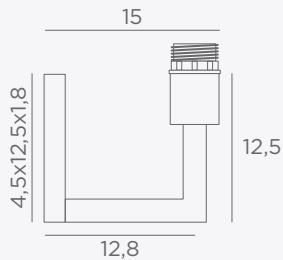

WALL LAMPS

WITH DECORATIVE BULBS

E27

FOR LED BULB

MESSENGER

1953 029
Brushed bronze
Advised to place shade or structure

MESSENGER
in brushed bronze
with Messenger structure :
∅ 13 cm

STRUCTURE