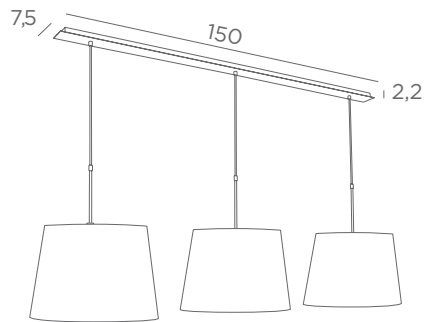

SUSPENSIONS

WITH SHADES

E27

DIM

FOR LED BULB

HIGHER HEIGHT ON REQUEST

Shade MEREROUKA o40
 Ø 32-40-30 cm
 Shade code : 4158
 + fabric code (x3)
 L 165 cm - H 52 → 172 cm

Shade MEREROUKA o28
 Ø 23-28-28 cm
 Shade code : 4157
 + fabric code (x3)
 L 153 cm - H 50 → 170 cm