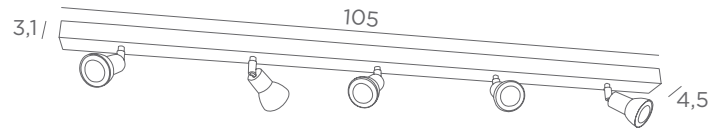

CEILING LAMPS

WITH SPOTS

GU10

DIM

FOR LED BULB

NO TRANSFO

CALLISTO 5

5115 001	5115 029
Structured white	Brushed bronze
5x GU10