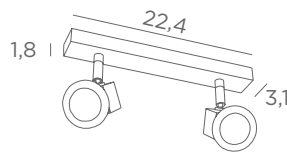

CERES 2

5122 001 Structured white
5122 029 Brushed bronze
5122 032 Brushed chrome

2x GU10