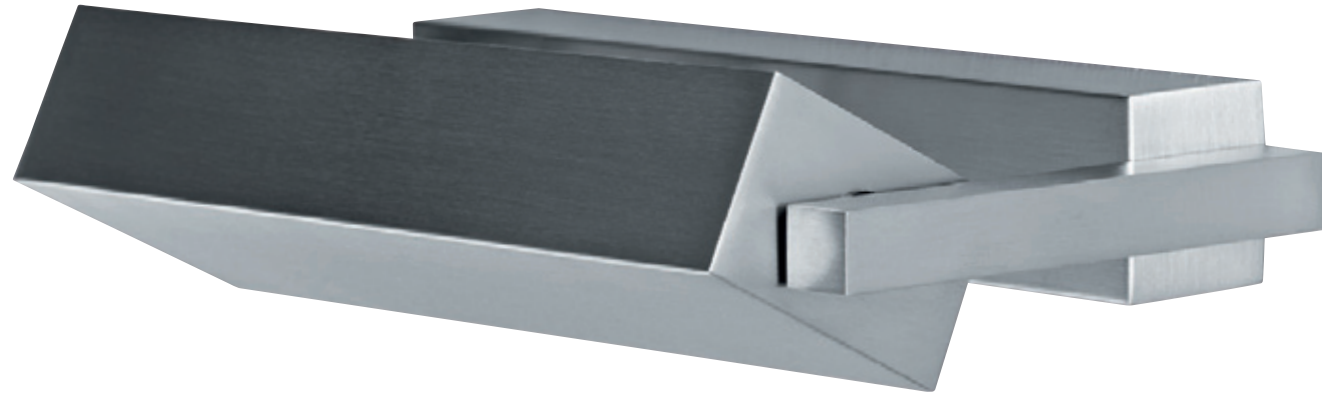

WALL LAMPS WITH INDIRECT LIGHTING