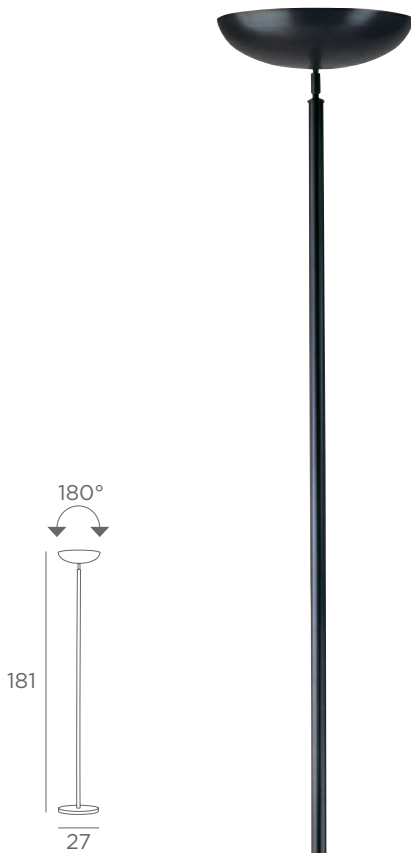

FLOOR LAMPS

WITH INDIRECT LIGHTING

VIRGINIE

1x R7s 117 mm - 15W - 2000lm
LED bulb included - 2700°K
Articulated reflector
Foot dimmer 240V