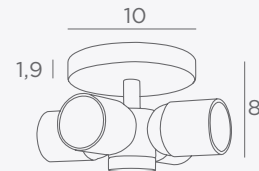

SUSPENSIONS

FOR HANGING SHADE

E27 DIM FOR LED BULB

Other size for ceiling base on request

KENTIKA MINI

4050 001 Structured white
 4050 029 Brushed bronze
1x E27

KENTIKA E27

4043 001 Structured white
 4043 029 Brushed bronze
 4043 033 Brushed nickel
1x E27

KENTIKA FINE CEILING

4040 029 Brushed bronze
Nourrice : 4x E27

KENTIKA SHORT CEILING

4042 029 Brushed bronze
Nourrice : 4x E27

KENTIKA CEILING

4041 029 Brushed bronze
 4041 033 Brushed nickel
Nourrice : 4x E27

KENTIKA NOURRICE

4045 029 Brushed bronze
 4045 033 Brushed nickel
Nourrice : 4x E27

with shade
KENTIKA E27,
TOUYA E27

with shade
KENTIKA E27,
TOUYA E27

with shade
NAPATA

with shade
KENTIKA FINE,
NEFERKARE FINE

with shade
KENTIKA SHORT,
NAPATA

with shade
KENTIKA NOURRICE,
TOUYA NOURRICE

with shade
KENTIKA SHORT

with shade
KENTIKA NOURRICE,
TOUYA NOURRICE

with shade
KENTIKA SHORT