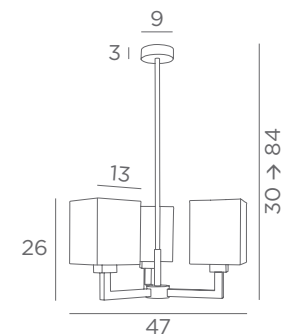

TOURAH 3 SMALL #13

	
4186 029 Brushed bronze	4186 032 Brushed chrome

3x E27

Adjustable height

Fixture designed for small shades

Shade **TOURAH 3 SMALL #13**

13-13-15 cm

Shade code : 1300 + fabric code (x3)