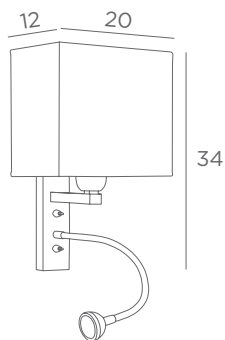

KARY RECT

1310 029 Brushed bronze	1310 032 Brushed chrome

1x E27 + switch
LED 1W - 119lm - 2700°K
+ switch + flex 30 cm + driver 230V

Shade KARY rect

□ 20x12-20x12-18 cm
Shade code : 1312 + fabric code
↳ 17,5 cm