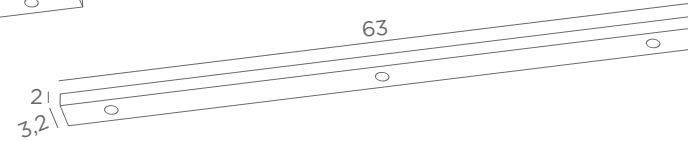

CEILING BASES

FOR PENDANTS SHADES, BULBS,
STRUCTURES & GLASS

CEILING BASE SQ 1

7060 001 Structured white	7060 002 Structured black	7060 025 Brushed brass	7060 029 Brushed bronze

CEILING BASE L 2

7220 001 Structured white	7220 002 Structured black	7220 025 Brushed brass	7220 029 Brushed bronze

CEILING BASE L 3

7230 001 Structured white	7230 002 Structured black	7230 025 Brushed brass	7230 029 Brushed bronze

CEILING BASE L 4

7240 001 Structured white	7240 002 Structured black	7240 025 Brushed brass	7240 029 Brushed bronze

CABLING (option)

Standard configuration :
see the KERMA 1 # page 7
Cable length : 95 cm
Other configuration : on request

CABLING (option)

Standard configuration :
see the KERMA 2 # page 7
Cable lengths : 70 & 95 cm
Other configuration : on request

CABLING (option)

Standard configuration :
see the KERMA 3 # page 8
Cable lengths : 70, 50 & 95 cm
Other configuration : on request

CABLING (option)

Standard configuration :
see the KERMA 4 # page 8
Cable lengths : 65, 95, 50 & 70 cm
Other configuration : on request

Cable + E27 ring

7061 001 White +white	7061 002 Black +black	7061 025 Gold +brass	7061 029 Black +bronze

Cable + E27 ring

7221 001 White +white	7221 002 Black +black	7221 025 Gold +brass	7221 029 Black +bronze

Cable + E27 ring

7231 001 White +white	7231 002 Black +black	7231 025 Gold +brass	7231 029 Black +bronze

Cable + E27 ring

7241 001 White +white	7241 002 Black +black	7241 025 Gold +brass	7241 029 Black +bronze

Cable + E27 long

7062 001 White +white	7062 002 Black +black	7062 025 Gold +brass	7062 029 Black +bronze

Cable + E27 long

7222 001 White +white	7222 002 Black +black	7222 025 Gold +brass	7222 029 Black +bronze

Cable + E27 long

7232 001 White +white	7232 002 Black +black	7232 025 Gold +brass	7232 029 Black +bronze

Cable + E27 long

7242 001 White +white	7242 002 Black +black	7242 025 Gold +brass	7242 029 Black +bronze

Cable + E27 XXL

7063 001 White +white	7063 002 Black +black	7063 025 Gold +brass	7063 029 Black +bronze

Cable + E27 XXL

7223 001 White +white	7223 002 Black +black	7223 025 Gold +brass	7223 029 Black +bronze

Cable + E27 XXL

7233 001 White +white	7233 002 Black +black	7233 025 Gold +brass	7233 029 Black +bronze

Cable + E27 XXL

7243 001 White +white	7243 002 Black +black	7243 025 Gold +brass	7243 029 Black +bronze