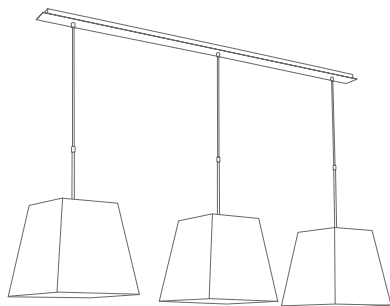

SUSPENSIONS

WITH SHADES

E27

DIM

FOR LED BULB

HIGHER HEIGHT ON REQUEST

Shade MEREROUKA o40
 Ø 32-40-30 cm
 Shade code : 4158
 + fabric code (x3)
 L 165 cm - H 52 → 172 cm

Shade MEREROUKA o28
 Ø 23-28-28 cm
 Shade code : 4157
 + fabric code (x3)
 L 153 cm - H 50 → 170 cm