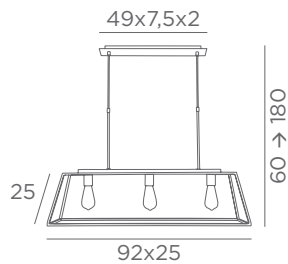

HENOUTMIRE 3

+ Ousermaatre conical structure

- 4425 029
  Brushed
  bronze
- + **STRUCTURE**
  4994 002
  Black
  Epoxy

3x E27

Distance between fittings : 30 cm

Distance between tubes : 40 cm

Adjustable height

HENOUTMIRE 6

+ Ousermaatre large structure

- 4430 029
  Brushed
  bronze
- + **STRUCTURE**
  4997 002
  Black
  Epoxy

6x E27

Distance between fittings : 22 cm

Distance between tubes : 37 cm

Adjustable height