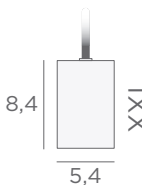

Cable + E27 XXL

7053 001 White +white	7053 002 Black +black	7053 025 Gold +brass	7053 029 Black +bronze

Cable + E27 XXL

7073 001 White +white	7073 002 Black +black	7073 025 Gold +brass	7073 029 Black +bronze

Cable + E27 XXL

7093 001 White +white	7093 002 Black +black	7093 025 Gold +brass	7093 029 Black +bronze

Cable + E27 XXL

7043 001 White +white	7043 002 Black +black	7043 025 Gold +brass	7043 029 Black +bronze