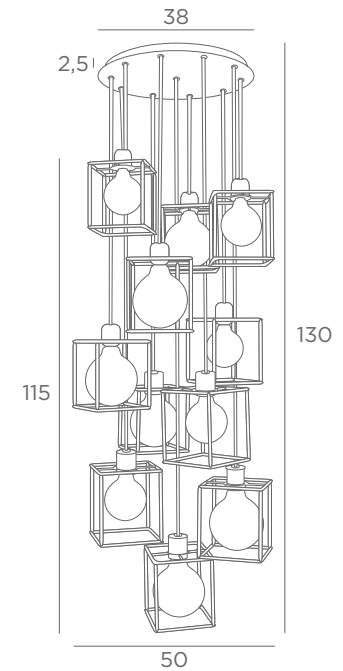

DIM

FOR LED BULB

OTHER CABLE LENGTHS ON REQUEST

KERMA 11 o

		+	STRUCTURE	STRUCTURE
4911 025 Brushed brass	4911 029 Brushed bronze		4999 025 Gold Epoxy (x11)	4999 002 Black Epoxy (x11)

Kerma structure : # 15-15-17 cm
11x E27