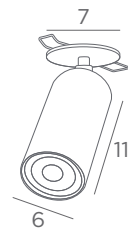

DEIMOS P1 o

5871 001 Structured white	5871 002 Structured black	5871 025 Brushed brass	5871 029 Brushed bronze	5871 043 Structured black + brushed nickel	5871 045 Structured black + brushed brass
1x GU10					
5871 051 Brushed chrome + polished chrome	5871 064 Gold leaf + structured black