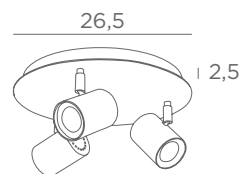

CEILING LAMPS WITH SPOTS

GU10

DIM

FOR
LED BULB

NO
TRANSFO

ATLAS 3

3x GU10

Photo : Atlas 3/32

ATLAS 4

4x GU10