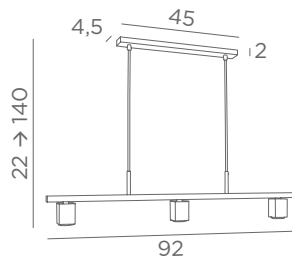

SUSPENSIONS WITH SPOTS

GU10

DIM

FOR LED
BULB

HIGHER HEIGHT
ON REQUEST

GEMINI 3

3x GU10

Distance between spots : 40 cm
Distance between tubes : 37 cm
Adjustable height