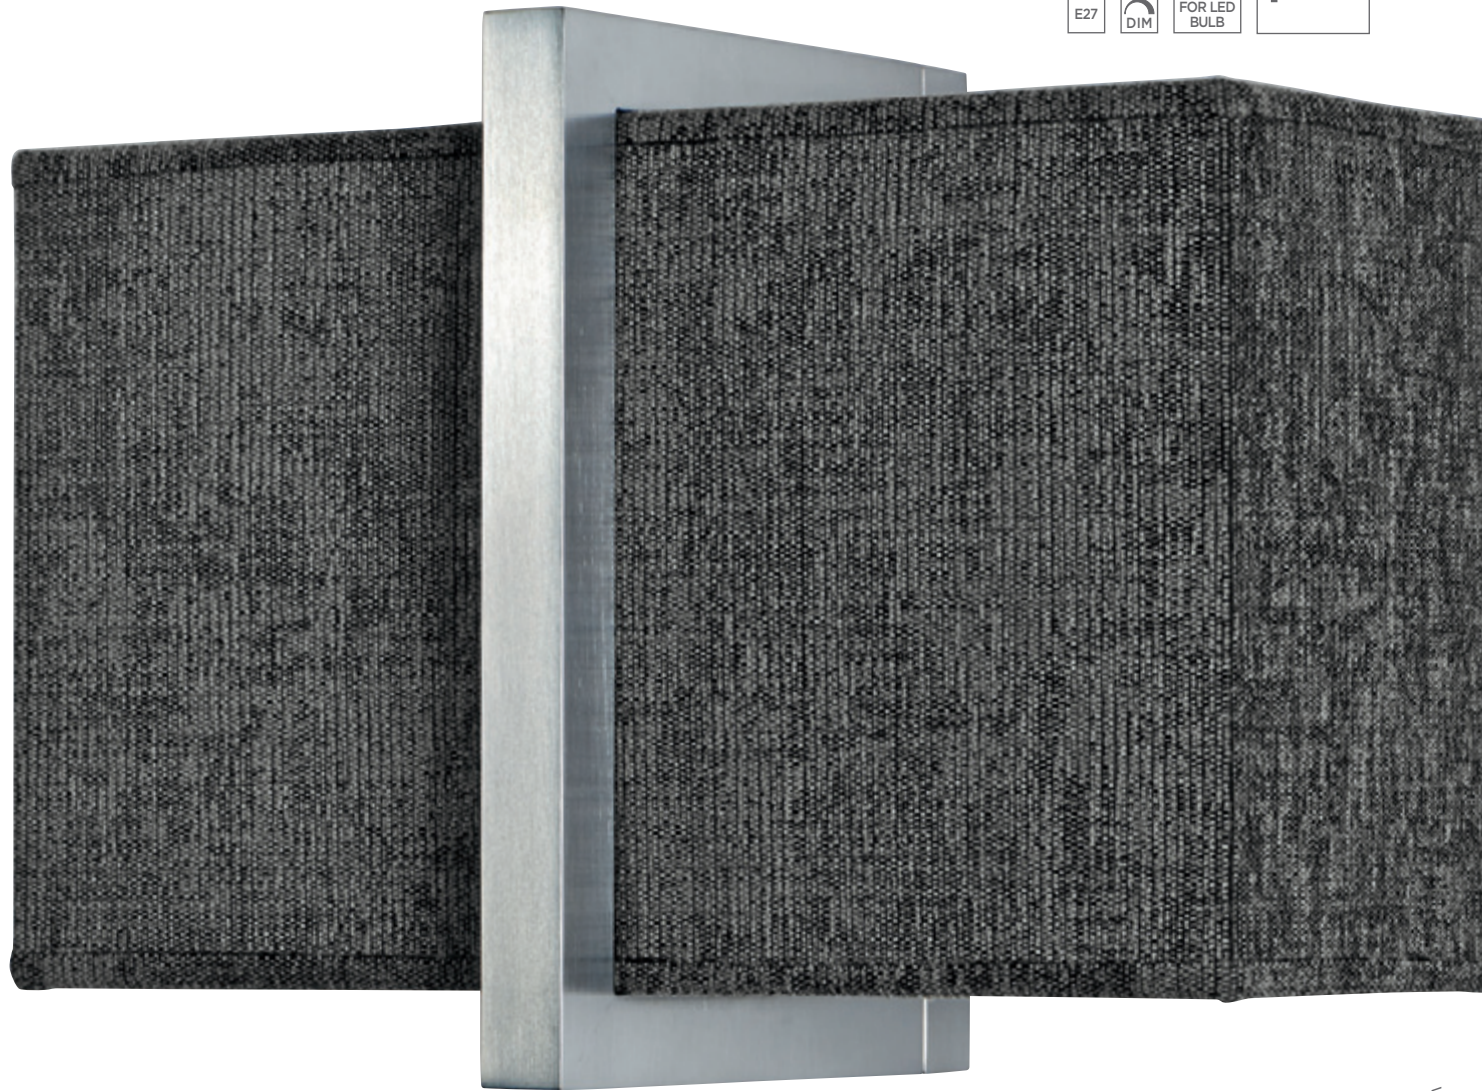

FOR LED
BULB

IKHEM

1441 029 1441 032
Brushed Brushed
bronze chrome

1x E27

Shade IKHEM

□ 30x12-30x12-18 cm

Shade code : 1441

+ fabric code