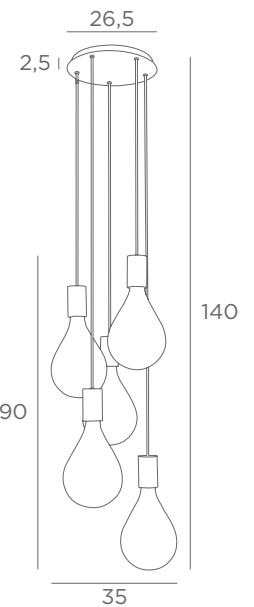

Distance between tubes : 40 cm

Adjustable height

HENOUTMIRE 6

+ Ousermaatre large structure

- 4430 029
Brushed
bronze
- + **STRUCTURE**
4997 002
Black
Epoxy

6x E27

Distance between fittings : 22 cm

Distance between tubes : 37 cm

Adjustable height

Photo : Henoutmire 6/29 + Ousermaatre large structure

SUSPENSIONS

WITH DECORATIVE BULBS

E27

DIM

FOR LED BULB

OTHER CABLE LENGTHS ON REQUEST

A large selection of other ceiling bases is available on pages 21 to 25

MERCURY 3 o

- | | |
|---|---|
|  |  |
| 4983 028
Light bronze | 4983 029
Brushed bronze |

3x E27

Fittings XXL adapted for bulbs
MERCURY (Ø 16,5 cm L 31,5 cm)
Bulb code : 6842 000