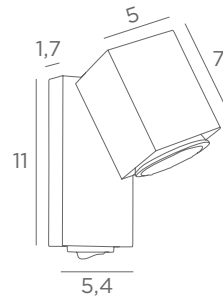

GAMMA MOBILE

1642 001 1642 029 1642 032
Structured white   Brushed bronze   Brushed chrome

1x GU10 - $\rightarrow$ 9,5 cm
Switch on/off
Available without switch
see page 156 : MAJORIS 1