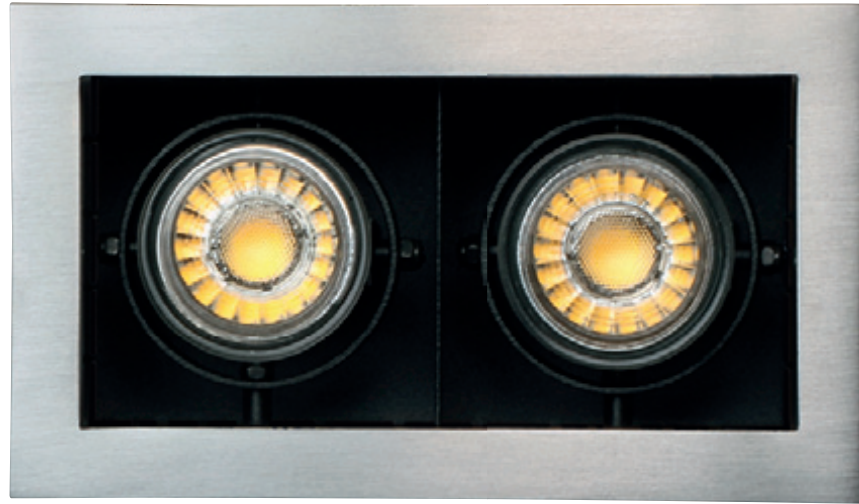

RECESSED CEILING LAMPS

WITH SPOTS

GU10

DIM

FOR LED BULB

NO TRANSFO

OURANOS 1

5862 020	5862 029	5862 031	5862 032
Polished brass	Brushed bronze	Polished chrome	Brushed chrome

Inside box in structured black
1x GU10
Box height : 11 cm

OURANOS 2

5864 020	5864 029	5864 031	5864 032
Polished brass	Brushed bronze	Polished chrome	Brushed chrome

Inside box in structured black
2x GU10
Box height : 11 cm

Ouranos is prewired and ready for installation. It is fixed in the ceiling with clips.