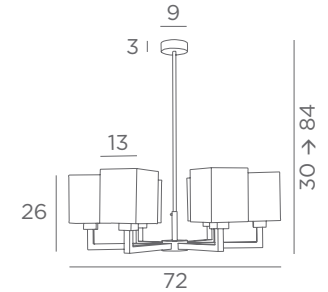

SUSPENSIONS

WITH SHADES

TOURAH 6 SMALL #13

4188 029 4188 032
Brushed Brushed
bronze chrome

6x E27

Adjustable height

Fixture designed for small shades

Shade TOURAH 6 SMALL #13

13-13-15 cm

Shade code : 1300 + fabric code (x6)

TOURAH 6 LARGE o90

4189 029 4189 032
Brushed Brushed
bronze chrome

6x E27

Adjustable height

Fixture designed for large shade

Shade TOURAH 6 LARGE o90

Ø 78-90-34 cm

Shade code : 4189 + fabric code