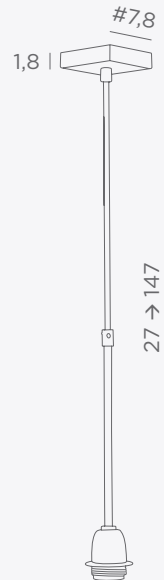

SUSPENSIONS

FOR HANGING SHADE

E27

DIM

FOR LED BULB

ADJUSTABLE HEIGHT

On request : other lenght for cable or tubes and other size for ceiling base

SUSPENSION 0

- 4070 001 Structured white
- 4070 029 Brushed bronze
- 4070 033 Brushed nickel

SUSPENSION

- 4055 001 Structured white
- 4055 029 Brushed bronze
- 4055 033 Brushed nickel

SUSPENSION 0 TUBES

- 4075 029 Brushed bronze
- 4075 033 Brushed nickel

SUSPENSION # TUBES

- 4060 029 Brushed bronze
- 4060 033 Brushed nickel

SUSPENSION 0 TUBES NOURRICE

- 4076 029 Brushed bronze
- 4076 033 Brushed nickel

Nourrice : 4x E27

SUSPENSION # TUBES NOURRICE

- 4061 029 Brushed bronze
- 4061 033 Brushed nickel

Nourrice : 4x E27

SUSPENSION GOLIATH

- 4082 029 Brushed bronze
- 4082 033 Brushed nickel

Nourrice : 4x E27
To be used with big shade (Ø 100 or more)