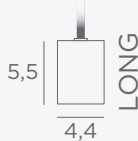

Cable + E27 long

7352 001 White +white	7352 002 Black +black	7352 025 Gold +brass	7352 029 Black +bronze

Cable + E27 long

7382 001 White +white	7382 002 Black +black	7382 025 Gold +brass	7382 029 Black +bronze

Cable + E27 long

7112 001 White +white	7112 002 Black +black	7112 025 Gold +brass	7112 029 Black +bronze

Cable + E27 long

7162 001 White +white	7162 002 Black +black	7162 025 Gold +brass	7162 029 Black +bronze