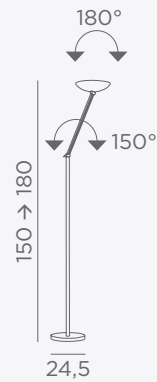

ZUBRA

3695 093
Brushed bronze
+ brushed nickel

3695 095
Brushed bronze
+ brushed brass

3695 029 3695 032
Brushed brushed
bronze bronze
chrome

1x E27
Only for LED bulb
Articulated reflector
Articulated arms
Adjustable height
Foot switch