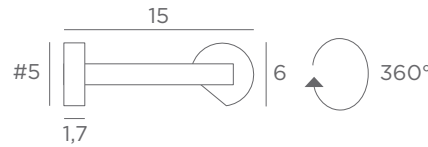

Longer arms or other sizes on request

The length indicated on the drawing is calculated between the base centers

ALEXANDRIE 30

2x E14 - L 35 cm

ALEXANDRIE 40

2x E14 - L 45 cm

ALEXANDRIE 50

2x E14 - L 55 cm