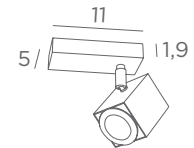

MAJORIS 1

5151 001 Structured white	5151 029 Brushed bronze	5151 032 Brushed chrome
1x GU10