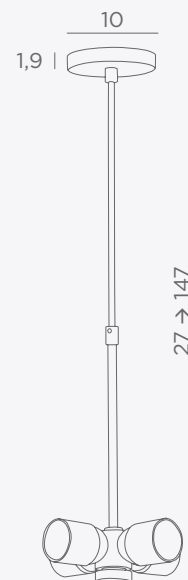

SUSPENSIONS

FOR HANGING SHADE

E27

DIM

FOR LED BULB

ADJUSTABLE HEIGHT

On request : other lenght for cable or tubes and other size for ceiling base

SUSPENSION 0