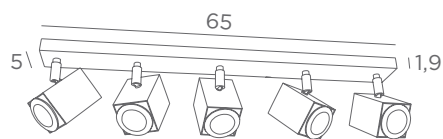

Photo : Majoris 2/32

CEILING LAMPS WITH SPOTS

GU10

DIM

FOR
LED BULB

NO
TRANSFO

MAJORIS 5

5155 001 Structured white
5155 029 Brushed bronze
5155 032 Brushed chrome
5x GU10