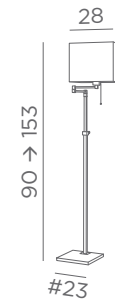

3275 051
Brushed chrome
+ polished chrome

3275 073
Bronze medal
+ brushed nickel

3275 075
Bronze medal
+ brushed brass

1x E27
Switch with pull cord
Adjustable height
Shade **SEREKH**
28-28-24 cm
Shade code : 3275
+ fabric code