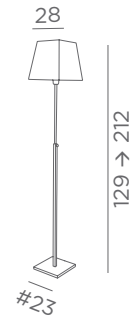

E27

FOOT
SWITCH

FOR LED
BULB

ZABARAH o

3191 029
Brushed
bronze

3191 032
Brushed
chrome

1x E27

Adjustable height
Shade ZABARAH o
Ø 30-45-35 cm
Shade code : 3191
+ fabric code