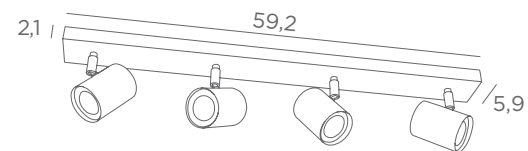

CEILING LAMPS WITH SPOTS

GU10

DIM

FOR
LED BULB

NO
TRANSFO

MAGELLAN SQUARE

5145 001 Structured white
5145 002 Structured black
5145 029 Brushed bronze
5145 032 Brushed chrome

4x GU10