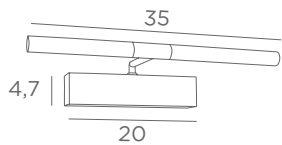

MEIDOUN 35

1853 020 Polished brass
1853 029 Brushed bronze
1853 033 Brushed nickel

Strips LED - 2x 1,9W - 1x 275lm - 2700°K
No dimmable
Driver 240V

MEIDOUN 55

1855 020 Polished brass
1855 029 Brushed bronze
1855 033 Brushed nickel

Strips LED - 2x 3,8W - 1x 550lm - 2700°K
No dimmable
Driver 240V

MEIDOUN 75

1857 020 Polished brass
1857 029 Brushed bronze
1857 033 Brushed nickel

Strips LED - 2x 5,6W - 1x 825lm - 2700°K
No dimmable
Driver 240V