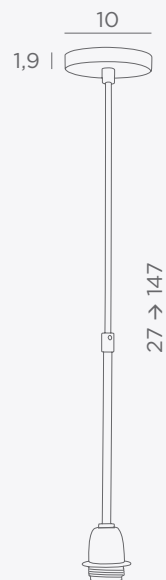

SUSPENSIONS

FOR HANGING SHADE

E27

DIM

FOR LED BULB

ADJUSTABLE HEIGHT

On request : other lenght for cable or tubes and other size for ceiling base

SUSPENSION 0

- 4070 001 Structured white
- 4070 029 Brushed bronze
- 4070 033 Brushed nickel

SUSPENSION

- 4055 001 Structured white
- 4055 029 Brushed bronze
- 4055 033 Brushed nickel

SUSPENSION 0 TUBES

- 4075 029 Brushed bronze
- 4075 033 Brushed nickel

SUSPENSION # TUBES

- 4060 029 Brushed bronze
- 4060 033 Brushed nickel

SUSPENSION 0 TUBES NOURRICE

- 4076 029 Brushed bronze
- 4076 033 Brushed nickel

Nourrice : 4x E27

SUSPENSION # TUBES NOURRICE

- 4061 029 Brushed bronze
- 4061 033 Brushed nickel

Nourrice : 4x E27

SUSPENSION GOLIATH

- 4082 029 Brushed bronze
- 4082 033 Brushed nickel

Nourrice : 4x E27
To be used with big shade (Ø 100 or more)