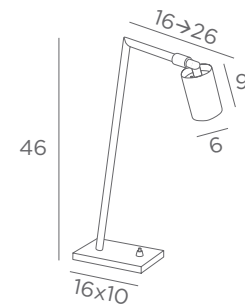

TABLE LAMPS

WITH REFLECTOR/SPOT

HEHOU

2840 029
Brushed
bronze
Power LED 3W
357lm - 2700°K
Plug driver 240V
Touch dimming

By touching the fixture,
HEHOU has a touch
function with three
levels of light and one
OFF touch function.

ZOSCA

1x GU10
Only for LED bulb
Articulated reflector
Switch on base