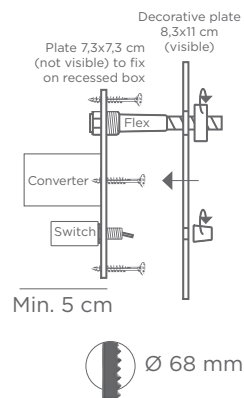

READING WALL LAMPS

WITH SPOT

MINOS

1620 029 Brushed bronze
1620 032 Brushed chrome
1620 033 Brushed nickel

LED 1W - 119lm - 2700°K
Switch
Driver 230V - No dimmable

PAROS

1628 025 Brushed brass
1628 029 Brushed bronze
1628 032 Brushed chrome
1628 033 Brushed nickel

LED 1W - 119lm - 2700°K
Flex 30 cm
Switch
Driver 230V - No dimmable
To fix on standard recessed box

SAMOS

1624 029 Brushed bronze
1624 032 Brushed chrome
1624 033 Brushed nickel

LED 1W - 119lm - 2700°K
Flex 30 cm
Switch
Driver 230V - No dimmable

For quantities, other configurations on request