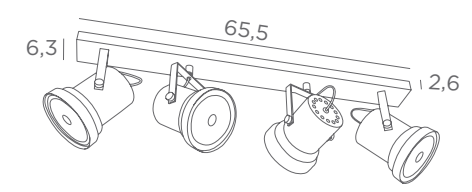

3x AR111
3x transfos 60VA/230/12V
compatible for bulb from
8W-LED to 50W-halo

ATHENA 4

- 
 5404 029
 Brushed
 bronze
- 
 5404 033
 Brushed
 nickel
- 
 5404 034
 Polished
 nickel

4x AR111
4x transfos 60VA/230/12V
compatible for bulb from
8W-LED to 50W-halo