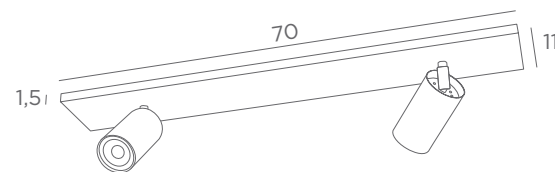

DEIMOS L2

5132 001 Structured white	5132 002 Structured black	5132 025 Brushed brass	5132 029 Brushed bronze	5132 043 Structured black + brushed nickel	5132 045 Structured black + brushed brass	5132 051 Brushed chrome + polished chrome
3x GU10