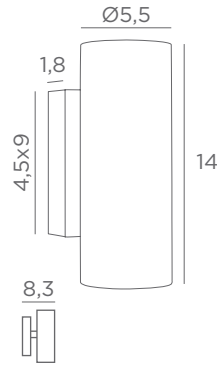

MERAK 2

1654 029 1654 032
Brushed bronze   Brushed chrome

2x GU10