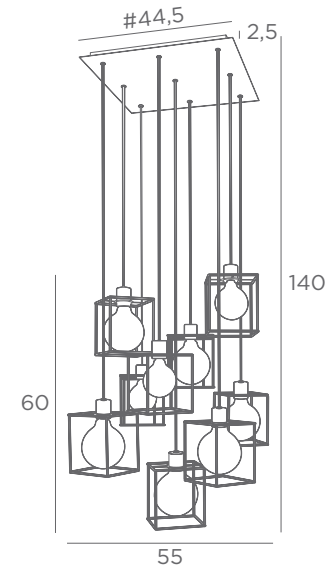

Kerma structure : # 15-15-17 cm
13x E27
Adjustable height

Photo : Kerma Lustre/29 + structures

KERMA 16 o

4916 002 Structured Black	4999 002 Black Epoxy (x16)
---------------------------------	-------------------------------------

Kerma structure : # 15-15-17 cm
16x E27
Other cable lengths on request

SUSPENSIONS WITH DECORATIVE BULBS

E27

FOR LED
BULB

OTHER CABLE LENGTHS
ON REQUEST

A large selection of other
ceiling bases is available
on pages 21 to 25