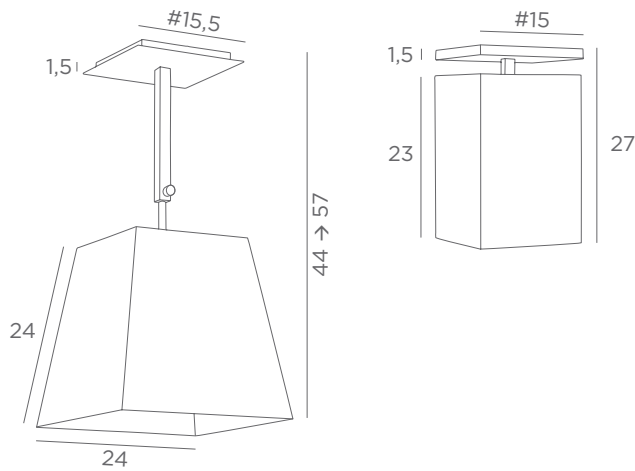

SUSPENSIONS

WITH SHADE

E27

DIM

FOR LED BULB

Different shades can be mounted on these two suspensions

MEHA

4353 029 4353 032
Brushed brushed
bronze chrome

1x E27
Adjustable height

Shade MEHA
16-24-24 cm
Shade code : 4353
+ fabric code

GOURNA

4346 029 4346 032
Brushed brushed
bronze chrome

1x E27
No adjustable height

Shade GOURNA
15-15-23 cm
Shade code : 4346
+ fabric code