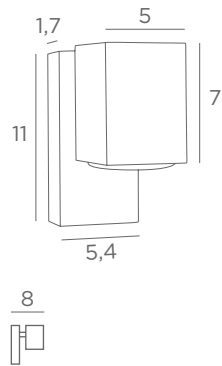

GAMMA 1

1640 029 1640 032
Brushed bronze   Brushed chrome

1x GU10