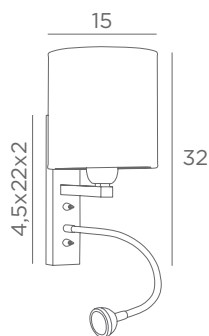

KARY CYL

1310 029 Brushed bronze	1310 032 Brushed chrome

1x E27 + switch
LED 1W - 119lm - 2700°K
+ switch + flex 30 cm + driver 230V

Shade KARY cyl

Ø 15-15-16 cm
Shade code : 1204 + fabric code
↳ 19 cm