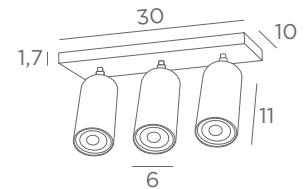

1x GU10

CEILING LAMPS WITH SPOTS

GU10

DIM

FOR
LED BULB

NO
TRANSFO

Other metals
combinations
on request

DEIMOS S2