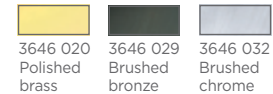

KOMOMBO

1x E27 8W - 700lm
LED bulb included
Articulated reflector
Articulated arm
Adjustable height
Foot dimmer 240V