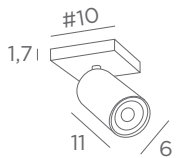

CEILING LAMPS

CEILING LAMPS

WITH SPOTS

GU10

DIM

FOR LED BULB

NO TRANSFO

DEIMOS S1