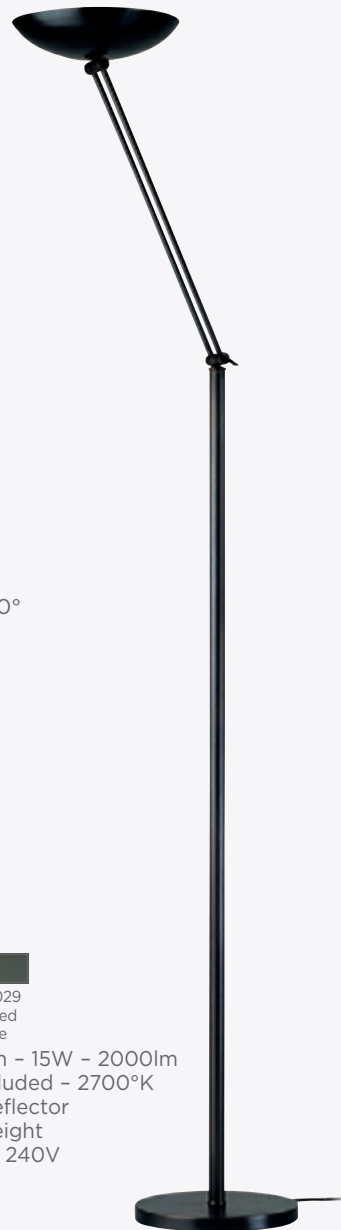

NADIA

3751 020 3751 029
Polished brushed
brass bronze

1x R7s 117 mm - 15W - 2000lm
LED bulb included - 2700°K
Articulated reflector
Adjustable height
Foot dimmer 240V