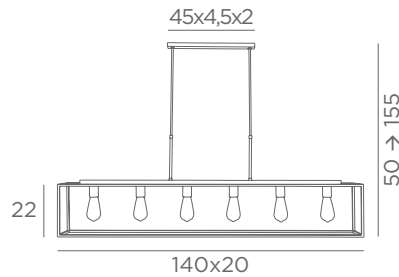

SUSPENSIONS

WITH DECORATIVE BULBS

- E27
- DIM
- FOR LED BULB
- HIGHER HEIGHT ON REQUEST

HENOUTMIRE 3

+ Ousermaatre small structure

- 4425 029
  Brushed
  bronze
- + **STRUCTURE**
  4995 002
  Black
  Epoxy

3x E27

Distance between fittings : 30 cm

Distance between tubes : 40 cm

Adjustable height

HENOUTMIRE 6

+ Ousermaatre medium structure

- 4430 029
  Brushed
  bronze
- + **STRUCTURE**
  4996 002
  Black
  Epoxy

6x E27

Distance between fittings : 22 cm

Distance between tubes : 37 cm

Adjustable height