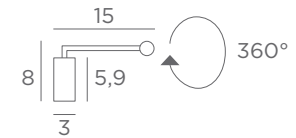

MEROE 25

1862 020 Polished brass
1862 029 Brushed bronze
1862 033 Brushed nickel

2x G4 - 2x 2W - 2x 200lm - 2700°K

LED bulbs included

No dimmable

1x transfo 60VA/230/12V