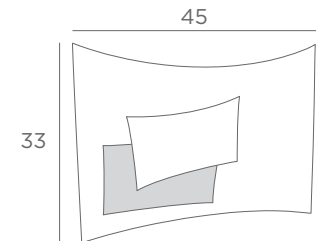

Available with or without switch.
 There is a version to be placed on
 the left and another on the right.

WALL LAMPS WITH INDIRECT LIGHTING

DIANA

1720 027
Bronze
medal

R7s 15W - 2000lm - 2700°K
LED bulb included
↳ 6 cm