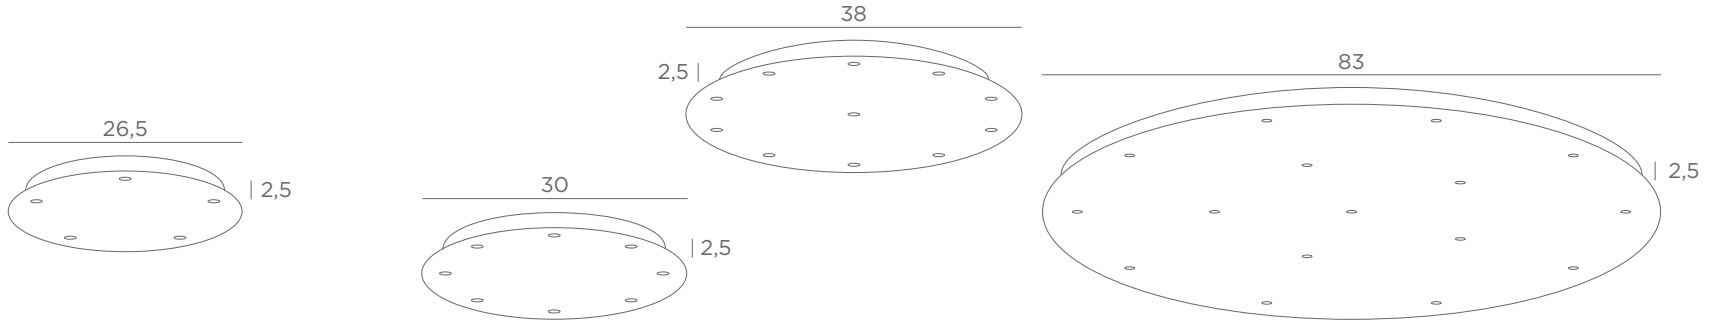

CEILING BASES

FOR PENDANTS SHADES, BULBS, STRUCTURES & GLASS

CEILING BASE 5 o

7350 001 Structured white	7350 002 Structured black	7350 025 Brushed brass	7350 029 Brushed bronze

CEILING BASE 8 o

7380 001 Structured white	7380 002 Structured black	7380 025 Brushed brass	7380 029 Brushed bronze

CEILING BASE 11 o

7110 001 Structured white	7110 002 Structured black	7110 025 Brushed brass	7110 029 Brushed bronze

CEILING BASE 16 o

7160 001 Structured white	7160 002 Structured black	7160 025 Brushed brass	7160 029 Brushed bronze

CABLING (option)

Standard configuration :

see the KERMA 5 o page 10

Cable lengths : 95, 40, 85, 50 & 75 cm

Other configuration : on request

CABLING (option)

Standard configuration :

see the KERMA 8 o page 10

Cable lengths : 110, 40, 85, 60, 100, 55, 90 & 65 cm

Other configuration : on request

CABLING (option)

Standard configuration :

see the KERMA 11 o page 11

Cable lengths : 105, 75, 45, 65, 40, 95, 80, 50, 35, 70 & 90 cm

Other configuration : on request

CABLING (option)

Standard configuration :

see the KERMA 16 o page 12

Cable lengths : 120, 85, 95, 80, 35, 105, 50, 70, 60, 40, 100, 45, 65, 95, 55 & 75 cm

Other configuration : on request

Cable + E27 ring

7351 001 White +white	7351 002 Black +black	7351 025 Gold +brass	7351 029 Black +bronze

Cable + E27 ring

7381 001 White +white	7381 002 Black +black	7381 025 Gold +brass	7381 029 Black +bronze

Cable + E27 ring

7111 001 White +white	7111 002 Black +black	7111 025 Gold +brass	7111 029 Black +bronze

Cable + E27 ring

7161 001 White +white	7161 002 Black +black	7161 025 Gold +brass	7161 029 Black +bronze

Cable + E27 long

7352 001 White +white	7352 002 Black +black	7352 025 Gold +brass	7352 029 Black +bronze

Cable + E27 long

7382 001 White +white	7382 002 Black +black	7382 025 Gold +brass	7382 029 Black +bronze

Cable + E27 long

7112 001 White +white	7112 002 Black +black	7112 025 Gold +brass	7112 029 Black +bronze

Cable + E27 long

7162 001 White +white	7162 002 Black +black	7162 025 Gold +brass	7162 029 Black +bronze

Cable + E27 XXL

7353 001 White +white	7353 002 Black +black	7353 025 Gold +brass	7353 029 Black +bronze

Cable + E27 XXL

7383 001 White +white	7383 002 Black +black	7383 025 Gold +brass	7383 029 Black +bronze

Cable + E27 XXL

7113 001 White +white	7113 002 Black +black	7113 025 Gold +brass	7113 029 Black +bronze

Cable + E27 XXL

7163 001 White +white	7163 002 Black +black	7163 025 Gold +brass	7163 029 Black +bronze