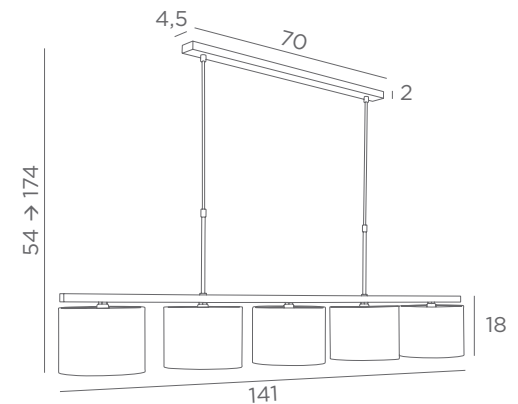

TEFNOUT 5

	
4282 029	4282 033
Brushed bronze	Brushed nickel

5x E14

Distance between fittings : 30 cm
 Distance between tubes : 60 cm
 Adjustable height
Shade TEFNOUT
 Ø 20-20-15 cm
 Shade code : 4283
 + fabric code (x5)