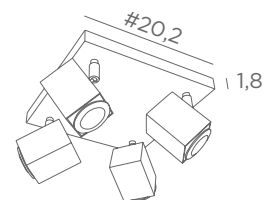

MAJORIS SQUARE

5156 001 Structured white
5156 029 Brushed bronze
5156 032 Brushed chrome
4x GU10

Photo : Majoris 5/01

CEILING LAMPS

WITH SPOTS

GU10

DIM

FOR
LED BULB