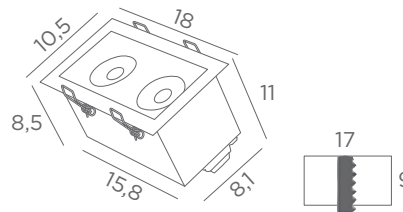

Photo : Deimos P2 #/64 (gold leaf)

RECESSED CEILING LAMPS

WITH SPOTS

GU10

DIM

FOR LED BULB

NO TRANSFO

OURANOS 1