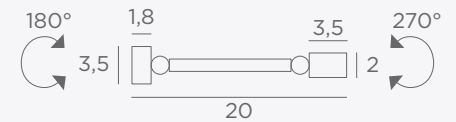

ET 33

1843 025 Brushed brass	1843 029 Brushed bronze

2x E14 - For LED bulbs
No transfo - ↳ 18-24 cm

OUBA 35

1867 028 Light bronze	1867 029 Brushed bronze	1867 033 Brushed nickel	

LED 230V - 7,4W - 780lm - 2700°K
Dimmable - No driver