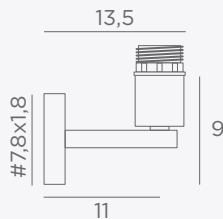

EXPLORER

1958 029
Brushed bronze
Advised to place shade or structure