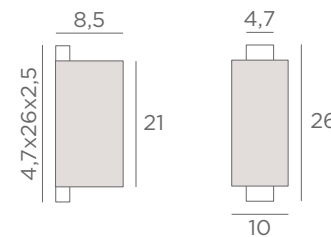

CHABAKA 1

Strips LED - 13W - 959lm - 2700°K
Driver 240V

Shade CHABAKA 1 # (screen)

□ 10x8,5-10x8,5-21 cm

Shade code : 1525 + fabric code