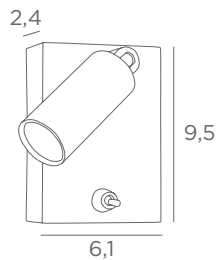

READING WALL LAMPS

WITH SPOT

MINOS

1620 029 Brushed bronze
1620 032 Brushed chrome
1620 033 Brushed nickel

LED 1W - 119lm - 2700°K
Switch
Driver 230V - No dimmable