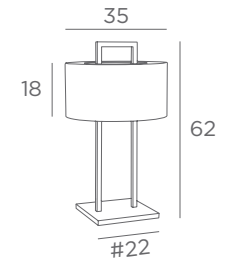

MENDES

2253 029 2253 032
Brushed bronze Brushed chrome

1x E27

Shade MENDES

Ø 30-30-20 cm

Shade code : 2253 + fabric code

TABLE LAMPS

WITH SHADE

E27

FOR LED BULB

SWITCH ON CABLE

SATIS

2271 029 2271 032
Brushed bronze Brushed chrome

1x E27

Shade SATIS

Ø 35-35-18 cm + ring Ø 22 cm

Shade code : 2271 + fabric code