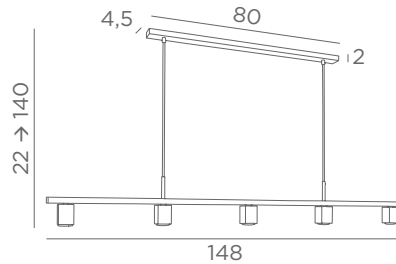

HIGHER HEIGHT
ON REQUEST

GEMINI 3

3x GU10

Distance between spots : 40 cm
Distance between tubes : 37 cm
Adjustable height

GEMINI 5

5x GU10

Distance between spots : 34 cm
Distance between tubes : 68 cm
Adjustable height