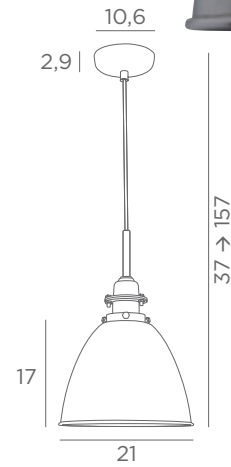

SUSPENSIONS WITH REFLECTOR

E27

DIM

FOR LED
BULB

HIGHER HEIGHT
ON REQUEST

SUPERNOVA

4658 025 Brushed brass	4658 028 Light bronze	4658 029 Brushed bronze

1x E27

Only for LED bulb
Adjustable height

4658 051 Brushed chrome + polished chrome	4658 078 Bronze medal + light bronze	4658 093 Brushed bronze + brushed nickel

NOVA

4655 025 Brushed brass	4655 028 Light bronze	4655 029 Brushed bronze

1x E27

Only for LED bulb
Adjustable height

4655 051 Brushed chrome + polished chrome	4655 078 Bronze medal + light bronze	4655 093 Brushed bronze + brushed nickel