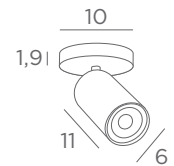

CEILING LAMPS

CEILING LAMPS

WITH SPOTS

GU10

DIM

FOR LED BULB

NO TRANSFO

DEIMOS S1