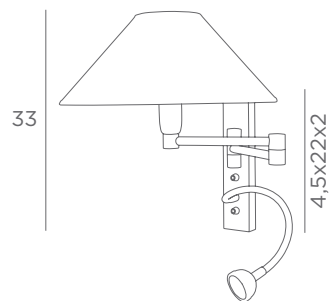

WALL LAMPS WITH SHADE

E14

FOR LED
BULB

AHMES o

1117 029 1117 032
Brushed Brushed
bronze chrome

1x E14 + switch
LED 1W - 119lm - 2700°K
+ switch + flex 30 cm + driver 230V

Shade AHMES o

Ø 9-30-16 cm
Shade code : 1104 + fabric code
↳ 32-48,5 cm