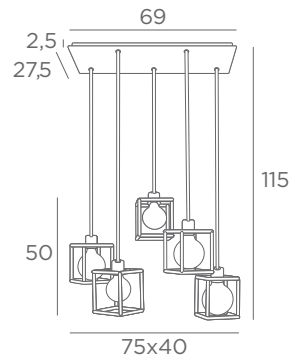

SUSPENSIONS

WITH DECORATIVE BULBS

E27 DIM FOR LED BULB OTHER CABLE LENGTHS ON REQUEST

KERMA 5

			+	STRUCTURE	STRUCTURE
4935 002	4935 025	4935 029		4999 002	4999 025
Structured black	Brushed brass	Brushed bronze		Black Epoxy (x5)	Gold Epoxy (x5)

Kerma structure : # 15-15-17 cm
5x E27