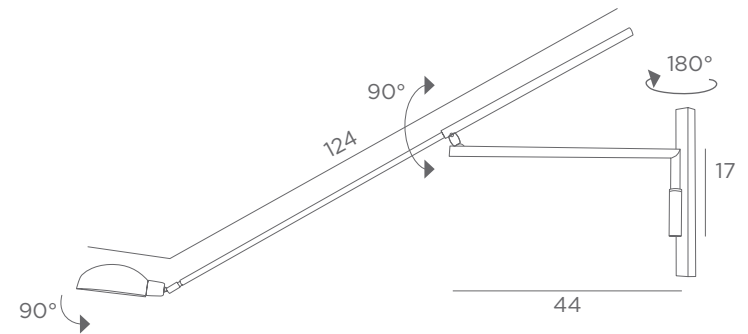

WALL LAMPS WITH REFLECTOR

E14 DIM FOR LED BULB LED BULB INCLUDED

POLLUX + SWITCH

1670 029 1670 032
Brushed Brushed
bronze chrome
E14 8W - 800lm
LED bulb included
Articulated reflector
Articulated arms
Included : cable 2m + plug

POLLUX - SWITCH

1671 029 1671 032
Brushed Brushed
bronze chrome
E14 8W - 800lm
LED bulb included
Articulated reflector
Articulated arms
Included : cable 2m + plug

Available with or without switch.
On request the Pollux is available
without cable + plug.