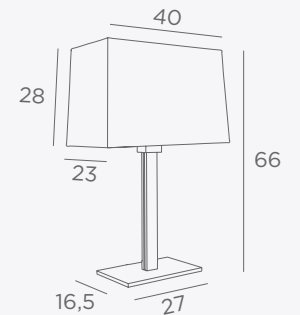

+ fabric code

TABLE LAMPS WITH SHADE

E27

FOR LED
BULB

SWITCH
ON CABLE

KHABA

2449 029
Brushed
bronze

1x E27