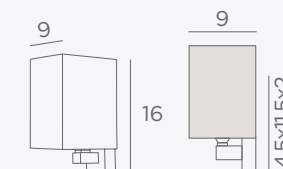

FAYOUM

1538 029 1538 032
Brushed bronze Brushed chrome
1x G9 - 4W - 300lm - 2700°K
No dimmable
LED bulb included
Shade FAYOUM (screen)
9-9-13 cm
Shade code : 1538
+ fabric code