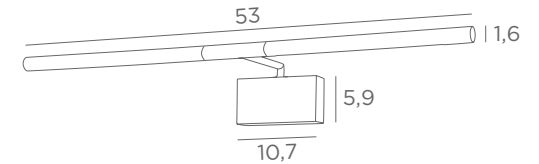

MEROE 53

1865 020 Polished brass
1865 029 Brushed bronze
1865 033 Brushed nickel

2x G4 - 2x 2W - 2x 200lm - 2700°K

LED bulbs included

No dimmable

1x transfo 60VA/230/12V

Photo : Méroé 40/33