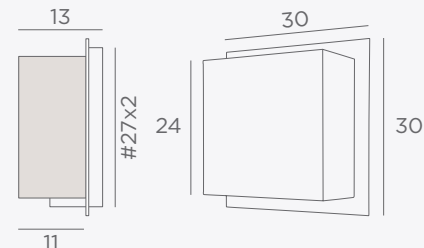

DEIR 1 o

1533 029 1533 032
Brushed brushed
bronze chrome

1x G9 - 4W - 300lm - 2700°K

LED bulb included

No dimmable

Shade DEIR 1 o (screen)

Ø 13x9-13x9-13 cm

Shade code : 1533 + fabric code