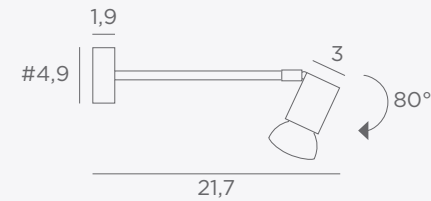

PEGASE

1665 001 Structured white	1665 002 Structured black	1665 029 Brushed bronze	1665 032 Brushed chrome

GU10 - Dimmable