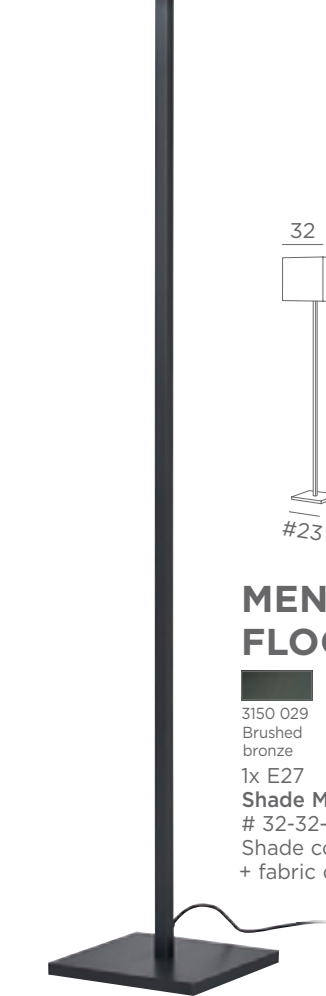

FLOOR LAMPS WITH SHADE

E27

FOOT
SWITCH

FOR LED
BULB

MENNA FLOOR

3150 029
Brushed
bronze

3150 032
Brushed
chrome

1x E27

Shade MENNA FLOOR #

32-32-29 cm

Shade code : 3151

+ fabric code