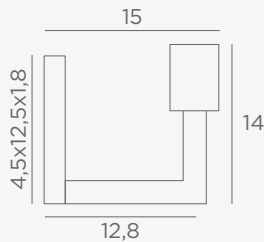

4998 002
Black Epoxy
H 28 cm ↳ 20 cm

MESSENGER
in brushed bronze
with Kerma structure :
#15-15-17 cm

STRUCTURE

4999 002
Black Epoxy
H 29,5 cm ↳ 20,3 cm

MESSENGER L

1954 029
Brushed bronze
Advised to place only decorative bulb