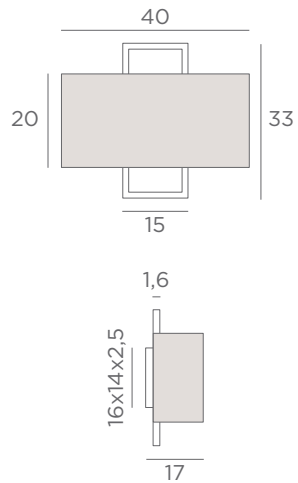

1x E27

Shade KARANIS 1 (screen)

Ø 22x12-22x12-19 cm

Shade code : 1550 + fabric code

Photo : shade turda abricot

WALL LAMPS WITH SHADE

E27 DIM FOR LED BULB

KARANIS 2