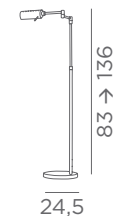

FLOOR LAMPS

WITH REFLECTOR

E27

ONLY FOR LED BULB

NEITH

1x E27 8W - 700lm
LED bulb included
Articulated reflector
Adjustable height
Foot dimmer 240V

MEDINEH

1x E27 8W - 700lm
LED bulb included
Articulated reflector
Adjustable height
Foot dimmer 240V

KOMOMBO

1x E27 8W - 700lm
LED bulb included
Articulated reflector
Articulated arm
Adjustable height
Foot dimmer 240V