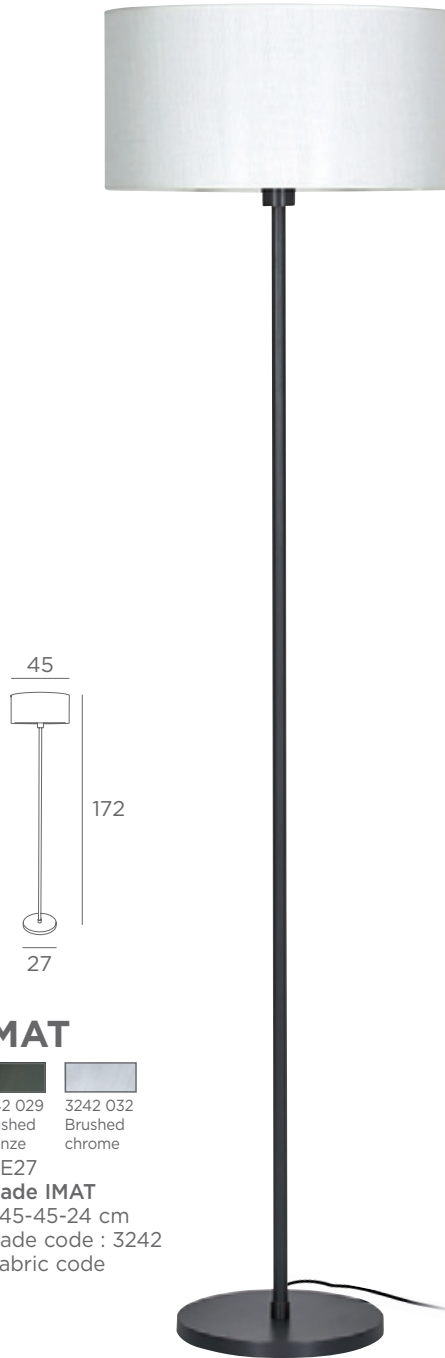

IMAT

1x E27

Shade IMAT

Ø 45-45-24 cm

Shade code : 3242

+ fabric code