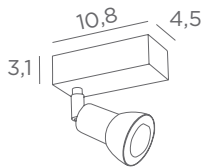

CALLISTO 1

5111 001 Structured white	5111 029 Brushed bronze	5111 032 Brushed chrome
1x GU10