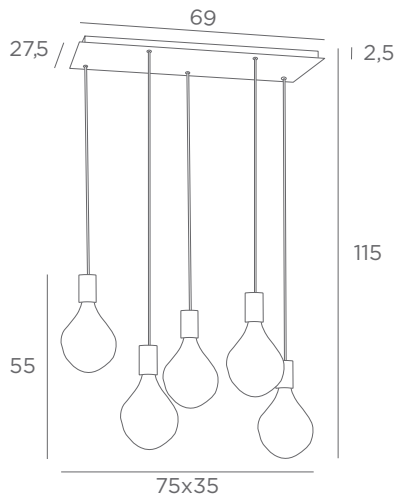

SUSPENSIONS

WITH DECORATIVE BULBS

E27

DIM

FOR LED BULB

OTHER CABLE LENGTHS ON REQUEST

A large selection of other ceiling bases is available on pages 21 to 25

ARTEMIS 5

4955 002 Structured black	4955 025 Brushed brass	4955 029 Brushed bronze

5x E27
Fittings XXL adapted for bulbs
ARTEMIS (Ø 16,5 cm L 31,5 cm)
Bulb code : 6843 000

Photo : Artémis 6 o/29 + Artémis bulbs

ARTEMIS 6 o

4956 002 Structured black	4956 025 Brushed brass	4956 029 Brushed bronze

6x E27
Fittings XXL adapted for bulbs
ARTEMIS (Ø 16,5 cm L 31,5 cm)
Bulb code : 6843 000