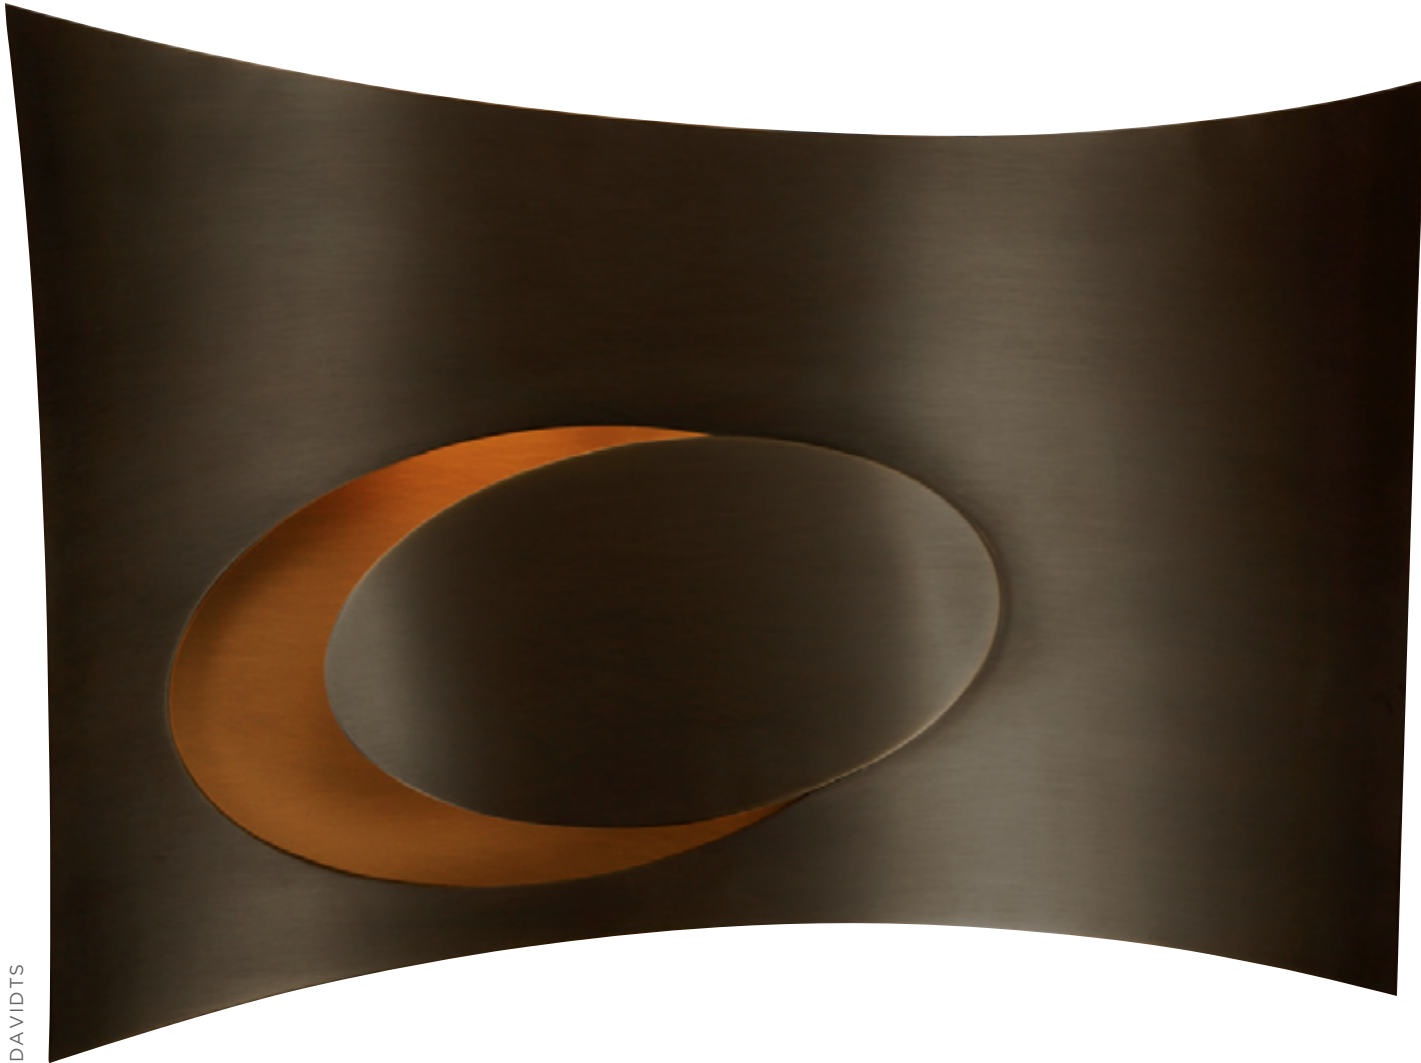

Available with or without switch.
 There is a version to be placed on
 the left and another on the right.

WALL LAMPS WITH INDIRECT LIGHTING

DIANA

1720 027
Bronze
medal

R7s 15W - 2000lm - 2700°K
LED bulb included
↳ 6 cm