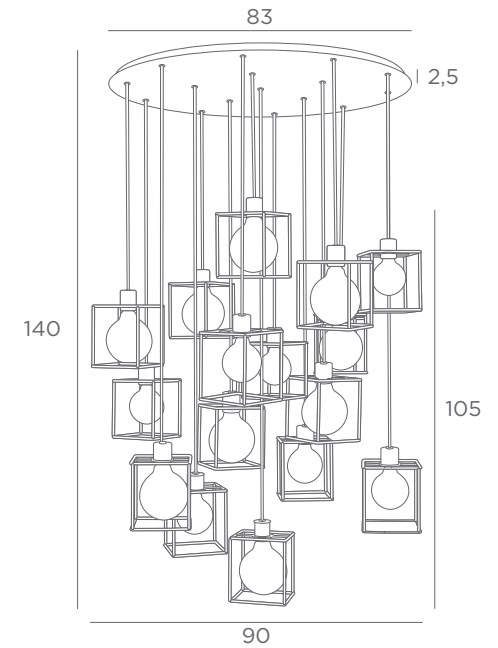

DIM

FOR LED BULB

OTHER CABLE LENGTHS ON REQUEST

KERMA 11 o

		+	STRUCTURE	STRUCTURE
4911 025 Brushed brass	4911 029 Brushed bronze		4999 025 Gold Epoxy (x11)	4999 002 Black Epoxy (x11)

Kerma structure : # 15-15-17 cm
11x E27

Photo : Kerma 5 o/29 + structures

SUSPENSIONS

WITH DECORATIVE BULBS

E27

DIM

FOR LED BULB

76 → 144

KERMA LUSTRE