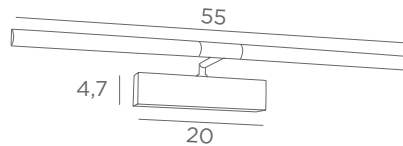

MEIDOUN 35

1853 020 Polished brass
1853 029 Brushed bronze
1853 033 Brushed nickel

Strips LED - 2x 1,9W - 1x 275lm - 2700°K
No dimmable
Driver 240V

MEIDOUN 55

1855 020 Polished brass
1855 029 Brushed bronze
1855 033 Brushed nickel

Strips LED - 2x 3,8W - 1x 550lm - 2700°K
No dimmable
Driver 240V

MEIDOUN 75

1857 020 Polished brass
1857 029 Brushed bronze
1857 033 Brushed nickel

Strips LED - 2x 5,6W - 1x 825lm - 2700°K
No dimmable
Driver 240V