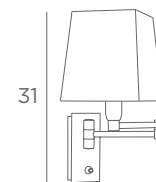

1x E14

Available with or without
switch on/off

Available with or without
switch on/off

WALL LAMPS WITH SHADE

E14 DIM FOR LED BULB

Shade AHMOSIS cyl
Ø 15-15-16 cm
Shade code : 1203
+ fabric code
↳ 15-41 cm

Shade AHMOSIS #
13-16-17 cm
Shade code : 1307
+ fabric code
↳ 16-41,5 cm