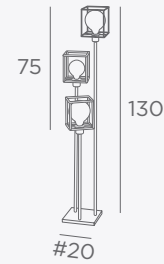

FLOOR LAMPS

WITH DECORATIVE BULBS

By touching the fixture, HEBENOU has a touch function with three levels of light and one OFF touch function.

HEBENOU

3630 029
Brushed bronze
LED 3W - 357lm - 2700°K
Touch dimming
Plug driver 240V

NOUKAR

+ Kerma structures

3460 029	+	STRUCTURE
Brushed bronze		4999 002
		Black Epoxy (x3)

Kerma structure : # 15-15-17 cm
3x E27