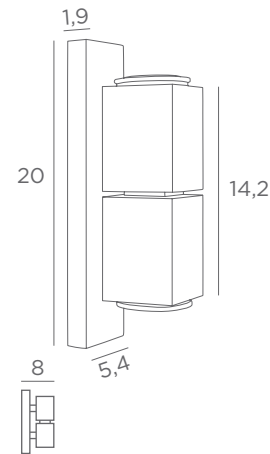

GAMMA 2

1641 029 1641 032
Brushed bronze   Brushed chrome

2x GU10