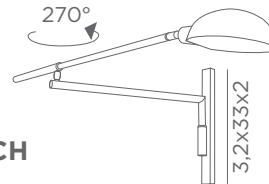

WALL LAMPS WITH REFLECTOR

E14 DIM FOR LED BULB LED BULB INCLUDED

POLLUX + SWITCH

1670 029 1670 032
Brushed Brushed
bronze chrome
E14 8W - 800lm
LED bulb included
Articulated reflector
Articulated arms
Included : cable 2m + plug

POLLUX - SWITCH

1671 029 1671 032
Brushed Brushed
bronze chrome
E14 8W - 800lm
LED bulb included
Articulated reflector
Articulated arms
Included : cable 2m + plug

Available with or without switch.
On request the Pollux is available
without cable + plug.