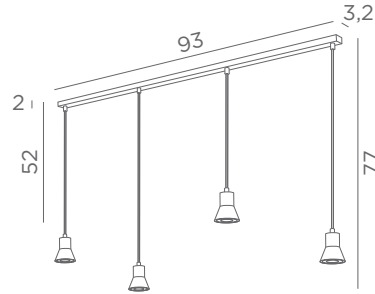

SUSPENSIONS

WITH SPOTS & TUBES

GU10

DIM

A large selection of other ceiling bases is available on pages 21 to 25

MANI 4

4650 029 Brushed bronze	4650 033 Brushed nickel	4650 051 Brushed chrome + polished chrome	4650 093 Brushed bronze + brushed nickel	4650 095 Brushed bronze + brushed brass

4x GU10
Only for LED bulbs
Tubes lenghts : 50, 65, 40 & 55 cm
Other tubes lenghts on request

MANI 6

4651 029 Brushed bronze	4651 033 Brushed nickel	4651 051 Brushed chrome + polished chrome	4651 093 Brushed bronze + brushed nickel	4651 095 Brushed bronze + brushed brass

6x GU10
Only for LED bulbs
Tubes lenghts : 40, 55, 65, 50, 60 & 45 cm
Other tubes lenghts on request