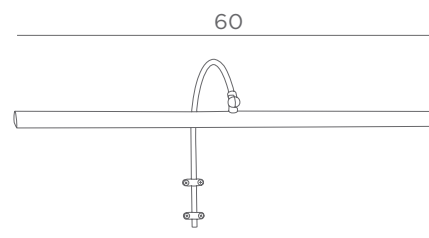

TRIANON 60

1886 025 Brushed brass
1886 029 Brushed bronze
1886 033 Brushed nickel

2x G4 - 2x 2W - 2x 200lm - 2700°K
LED bulbs included
No dimmable
1x transfo 60VA/230/12V