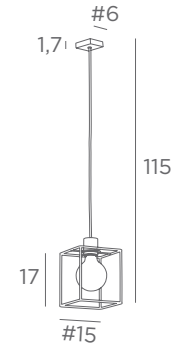

S U S P E N S I O N S

SUSPENSIONS

WITH DECORATIVE BULBS

E27  FOR LED BULB 

KERMA 1

		+	STRUCTURE	STRUCTURE
4931 025 Brushed brass	4931 029 Brushed bronze		4999 025 Gold Epoxy	4999 002 Black Epoxy

Kerma structure : # 15-15-17 cm
1x E27