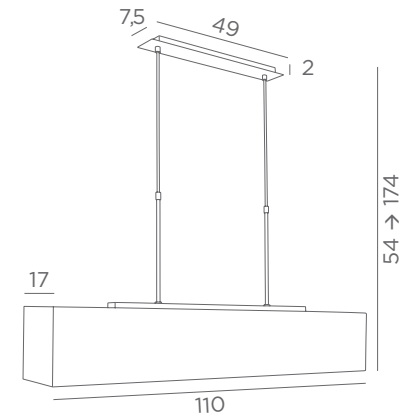

HENOUTMIRE 3 + shade medium

3x E27

Distance between fittings : 30 cm

Distance between tubes : 40 cm

Adjustable height

Shade HENOUTMIRE MEDIUM

□ 110x17-110x17-18 cm

+ diffuser with eyelets

Shade code : 4426 + fabric code

Photo : shade medium lin pompéi