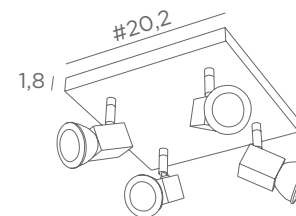

CERES SQUARE

5125 001 Structured white	5125 029 Brushed bronze	5125 032 Brushed chrome
4x GU10