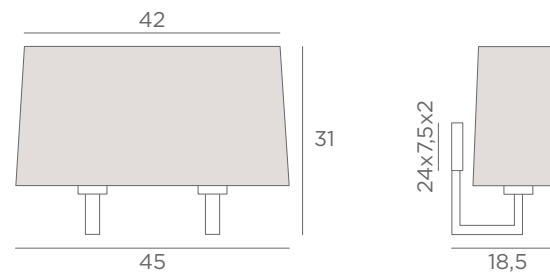

TOURI 2

1484 029
Brushed
bronze

1484 032
Brushed
chrome

2x E27

Shade TOURI 2

□ 42x13-45x15-23 cm

Shade code : 1484 + fabric code

Photo : shade ascot métal