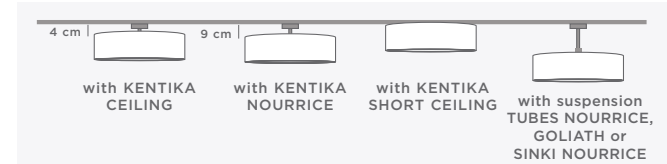

SHADES TO HANG

INTEGRAL DIFFUSER INCLUDED

ADVISED SUSPENSIONS
(pages 43 to 45)

Only for suspension
with Nourrice : 4x E27

SHADES KENTIKA SHORT with integral diffuser

Shade KENTIKA 50 SHORT
Ø 50 cm H 20 cm
Only for suspension with NOURRICE
Shade code : 4552 + fabric code