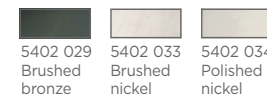

ATHENA 2

2x AR111
2x transfos 60VA/230/12V
compatible for bulb from
8W-LED to 50W-halo