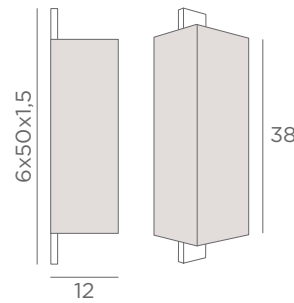

WALL LAMPS WITH SHADE

E27

DIM

FOR LED
BULB

MAYA

1561 029 1561 032
Brushed Brushed
bronze chrome

2x E27

Shade MAYA # (screen)

□ 14x12-14x12-38 cm

Shade code : 1562

+ fabric code

MAYA o

1561 029 1561 032
Brushed Brushed
bronze chrome

2x E27

Shade MAYA o (screen)

Ø 16x12-16x12-38 cm

Shade code : 1561

+ fabric code