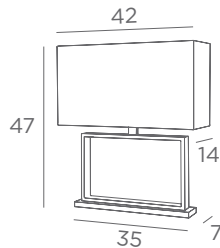

MANDOULIS

2450 029
Brushed
bronze

2x E27

Shade MANDOULIS

□ 45x17-45x17-25 cm

+ ring # 33x9 cm

Shade code : 2450

+ fabric code