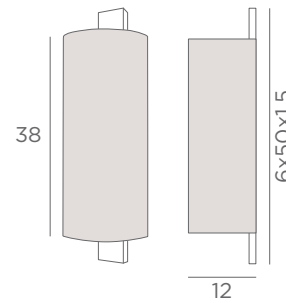

Photos : shades lin moscou & gabala platinum

WALL LAMPS WITH SHADE

E27

DIM

FOR LED
BULB

MAYA

1561 029 1561 032
Brushed Brushed
bronze chrome

2x E27