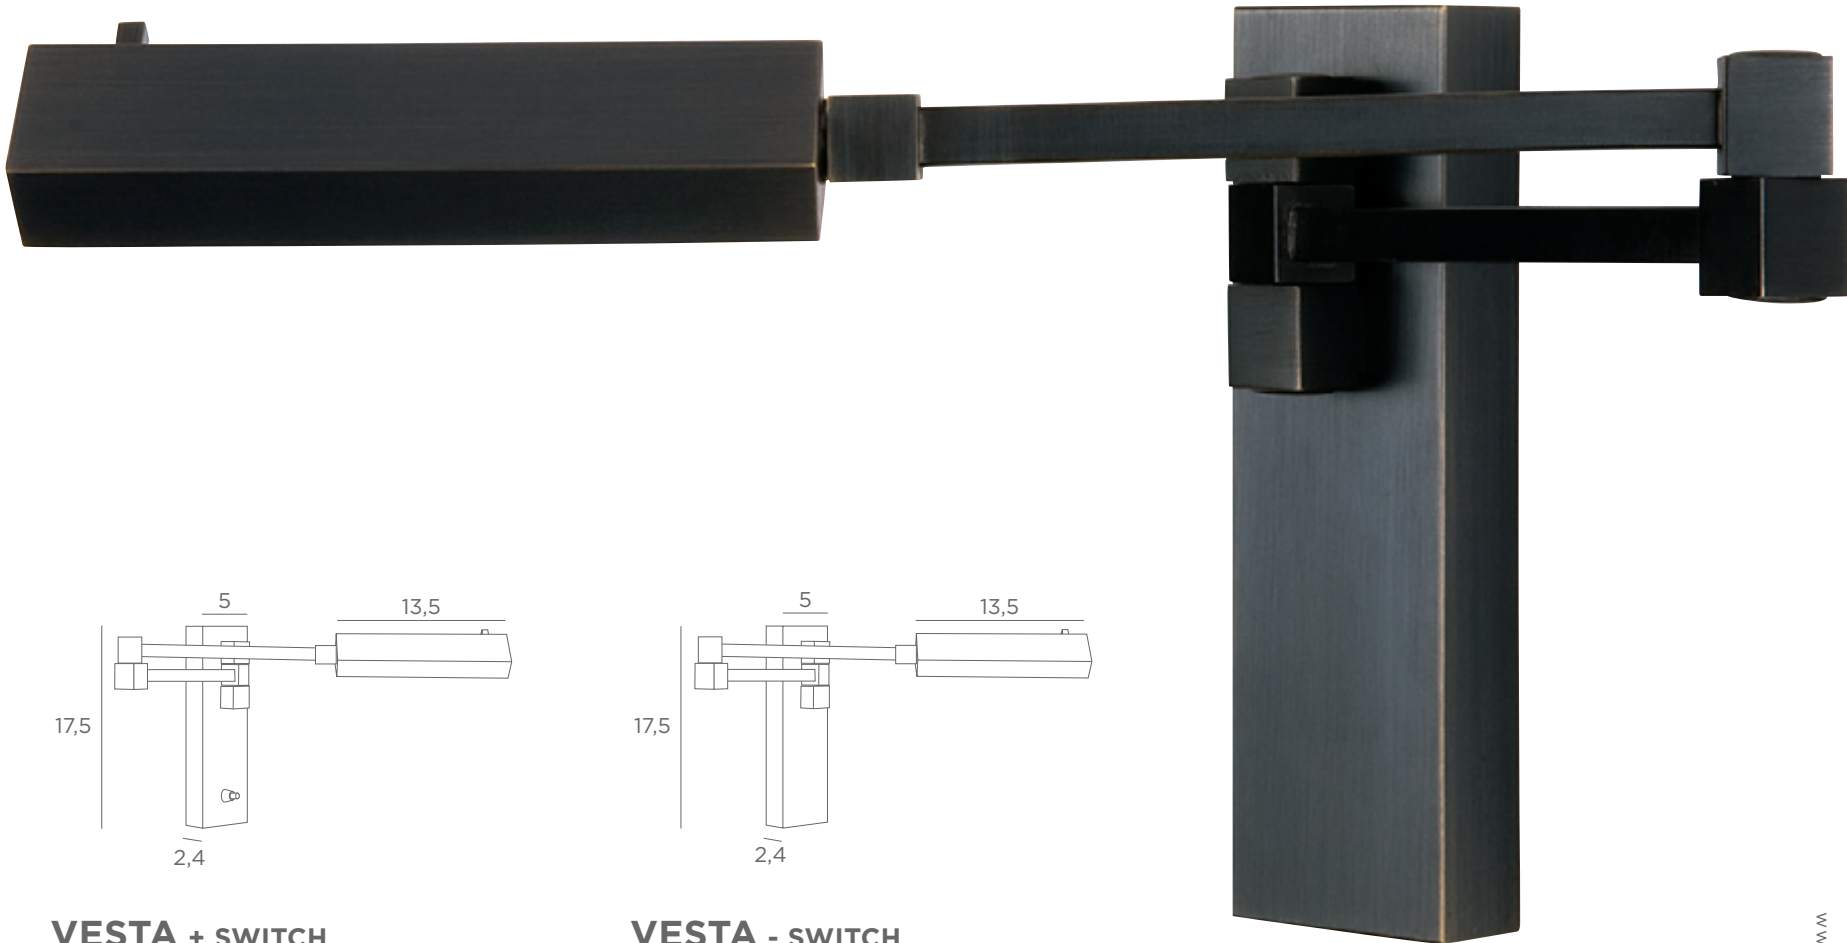

Articulated reflector

Articulated arm

Switch

No dimmable

↳ 15-30 cm

READING WALL LAMPS

WITH REFLECTOR

VESTA + SWITCH