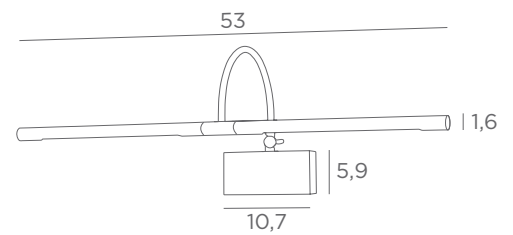

PAINTING LAMPS

WITH REFLECTORS

G4

TRANSFO
12V

Pached is dimmable
with halogen bulbs
(max. 20W)

PACHED 25

1872 020 Polished brass
1872 029 Brushed bronze
1872 033 Brushed nickel

2x G4 - 2x 2W - 2x 200lm - 2700°K
LED bulbs included
No dimmable
1x transfo 60VA/230/12V

PACHED 40

1874 020 Polished brass
1874 029 Brushed bronze
1874 033 Brushed nickel

2x G4 - 2x 2W - 2x 200lm - 2700°K
LED bulbs included
No dimmable
1x transfo 60VA/230/12V

PACHED 53

1875 020 Polished brass
1875 029 Brushed bronze
1875 033 Brushed nickel

2x G4 - 2x 2W - 2x 200lm - 2700°K
LED bulbs included
No dimmable
1x transfo 60VA/230/12V

Photo : Pached 25/20