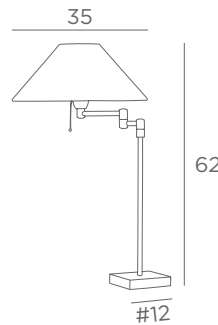

SENNEDJEN

2173 029 Brushed bronze	2173 032 Brushed chrome

1x E27
Switch with pull cord
Articulated arm
Shade SENNEDJEN
Ø 11-35-18 cm
Shade code : 2173
+ fabric code