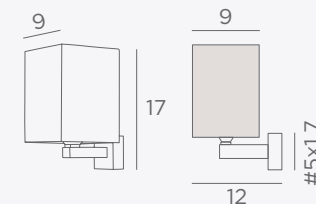

MARINER

1950 025 Brushed brass	1950 029 Brushed bronze

1x E27
↳ 16 cm

WALL LAMPS

WITH SHADE

DAKKA

1330 029 1330 032
Brushed bronze Brushed chrome
1x G9 - 4W - 300lm - 2700°K
No dimmable
LED bulb included
Shade DAKKA
9-9-13 cm
Shade code : 1330
+ fabric code