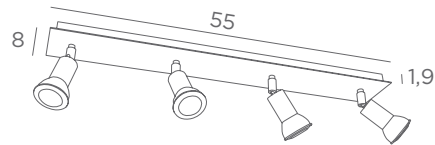

CEILING LAMPS

WITH SPOTS

GU10

DIM

FOR LED BULB

NO TRANSFO

MERCURE 4

			
5164 001 Structured white	5164 020 Polished brass	5164 029 Brushed bronze	5164 032 Brushed chrome
4x GU10			