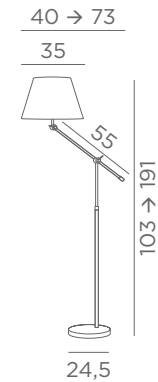

TEMBO

3180 029 3180 032
Brushed Brushed
bronze chrome
1x E27
Articulated arm
Adjustable height
Shade TEMBO
Ø 21-35-24 cm
Shade code : 3180
+ fabric code