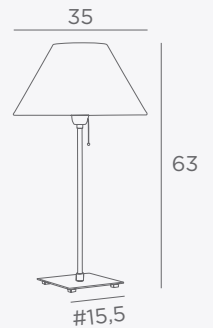

1x E27
Switch with pull cord
Articulated arm
Shade SENNEDJEN
Ø 11-35-18 cm
Shade code : 2173
+ fabric code

HOURGADA

	
2134 029 Brushed bronze	2134 032 Brushed chrome

1x E27
Switch with pull cord
Shade HOURGADA
Ø 14-35-21 cm
Shade code : 2134
+ fabric code