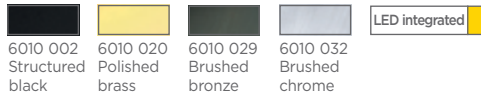

TABLE LAMPS

WITH SPOT

SWITCH ON
CABLE

Lighting used
to illuminate any
painting or object

TEOS PL

LED 1W - 119lm - 2700°K
Plug driver 240V
No dimmable

MICRON PL

1x GU4
Switch with 2 positions/levels
of light and OFF position
Toric plug transfo 50VA/230/9-12V
compatible LED bulb
No dimmable