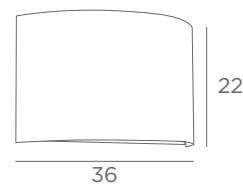

ABOUSIR

1511 029 1511 032
Brushed Brushed
bronze chrome

1x E27

Shade ABOUSIR (screen)

Ø 36x13-36x13-22 cm

Shade code : 1511 + fabric code

Photo : shade plissé naturel