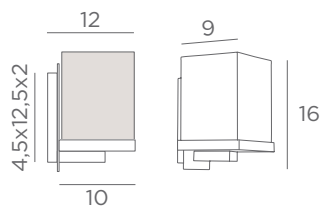

WALL LAMPS

WITH SHADE

DAKKA

1330 029 1330 032
Brushed bronze Brushed chrome
1x G9 - 4W - 300lm - 2700°K
No dimmable
LED bulb included
Shade DAKKA
9-9-13 cm
Shade code : 1330
+ fabric code