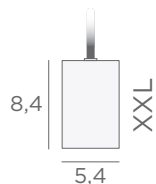

Cable + E27 XXL

7363 001 White +white	7363 002 Black +black	7363 025 Gold +brass	7363 029 Black +bronze

Cable + E27 XXL

7373 001 White +white	7373 002 Black +black	7373 025 Gold +brass	7373 029 Black +bronze

Cable + E27 XXL

7393 001 White +white	7393 002 Black +black	7393 025 Gold +brass	7393 029 Black +bronze

Cable + E27 XXL

7103 001 White +white	7103 002 Black +black	7103 025 Gold +brass	7103 029 Black +bronze