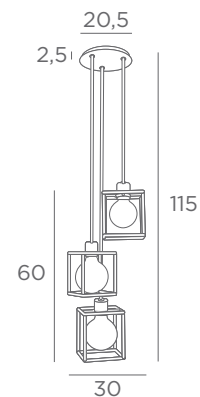

KERMA 30

4904 025
Brushed
brass

4904 029
Brushed
bronze

+ **STRUCTURE**

4999 025
Gold
Epoxy
(x3)

STRUCTURE

4999 002
Black
Epoxy
(x3)

Kerma structure : # 15-15-17 cm
3x E27