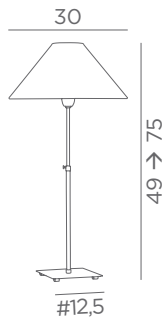

ZABOU 1 o

2191 029 Brushed bronze	2191 032 Brushed chrome

1x E27
Adjustable height
Switch on cable
Shade ZABOU 1 o
Ø 9-30-16 cm
Shade code : 1105
+ fabric code