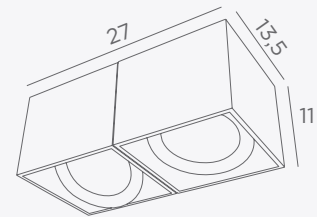

ATRIA 2 MOBILE

5422 001 5422 002
Structured Structured
white black

2x AR111 max. 15W
2x transfos 60VA/230/12V
Only for LED bulbs