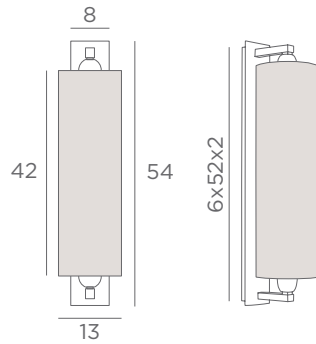

Ø 16x12-16x12-38 cm

Shade code : 1561

+ fabric code

Photos : shades sami bitume & trento mastic

WALL LAMPS

WITH SHADE

E27

FOR LED BULB