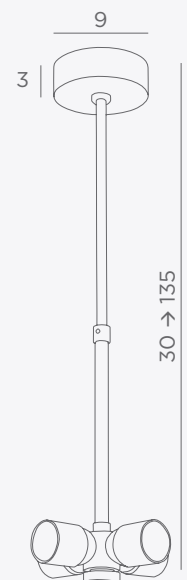

SUSPENSIONS

FOR HANGING SHADE

E27

DIM

FOR LED BULB

ADJUSTABLE HEIGHT

On request : other lenght for cable or tubes and other size for ceiling base

SUSPENSION 0