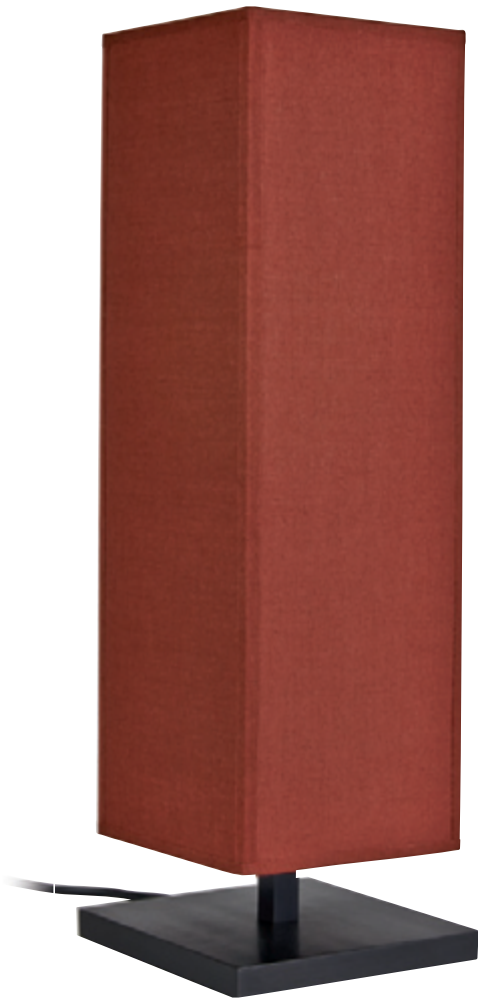

TABLE LAMPS

TABLE LAMPS

WITH SHADE

E27

FOR LED
BULB

SWITCH
ON CABLE

SOBEK

2376 029 2376 032
Brushed Brushed
bronze chrome