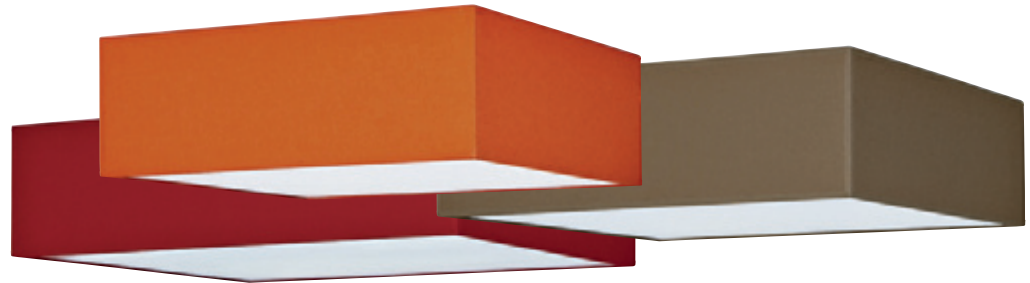

SHADES KENTIKA FINE with integral diffuser

Shade KENTIKA 45 FINE
Ø 45 H 13 cm
Shade code : 4504 + fabric code

Shade KENTIKA 50 FINE
Ø 50 H 13 cm
Shade code : 4505 + fabric code

Shade KENTIKA 55 FINE
Ø 55 H 13 cm
Shade code : 4506 + fabric code

Shade KENTIKA 60 FINE
Ø 60 H 13 cm
Shade code : 4507 + fabric code

SHADES NEFERKARE FINE with integral diffuser

Shade NEFERKARE 40 FINE
40x40 H 13 cm
Shade code : 4514 + fabric code

Shade NEFERKARE 45 FINE
45x45 H 13 cm
Shade code : 4515 + fabric code

Shade NEFERKARE 50 FINE
50x50 H 13 cm
Shade code : 4516 + fabric code

Shade NEFERKARE 55 FINE
55x55 H 13 cm
Shade code : 4517 + fabric code