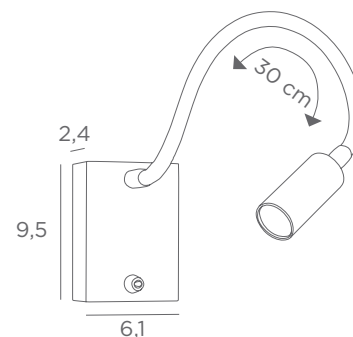

SAMOS

1624 029 Brushed bronze
1624 032 Brushed chrome
1624 033 Brushed nickel

LED 1W - 119lm - 2700°K
Flex 30 cm
Switch
Driver 230V - No dimmable