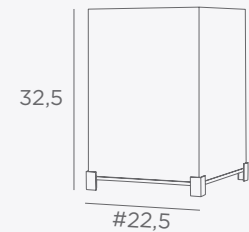

Shade IMHOTEP 2

22-22-30 cm

Shade code : 2347

+ fabric code

TABLE LAMPS

WITH SHADE

E27 FOR LED BULB SWITCH ON CABLE

KERTASSI