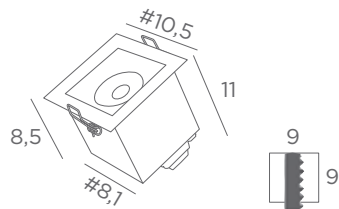

Photo : Deimos P2 #/64 (gold leaf)

RECESSED CEILING LAMPS

WITH SPOTS

GU10

DIM

FOR LED BULB

NO TRANSFO

OURANOS 1