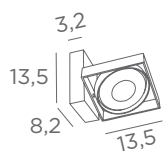

SARGAS 1

5471 001 Structured white	5471 002 Structured black	5471 029 Brushed bronze	5471 032 Brushed chrome

1x AR111

1x transfo 60VA/230/12V compatible for bulb from 8W-LED to 50W-halo