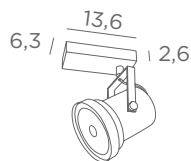

ATHENA 1

1x AR111
1x transfo 60VA/230/12V
compatible for bulb from
8W-LED to 50W-halo

ATHENA 2

2x AR111
2x transfos 60VA/230/12V
compatible for bulb from
8W-LED to 50W-halo

CEILING LAMPS WITH SPOTS

AR111

DIM