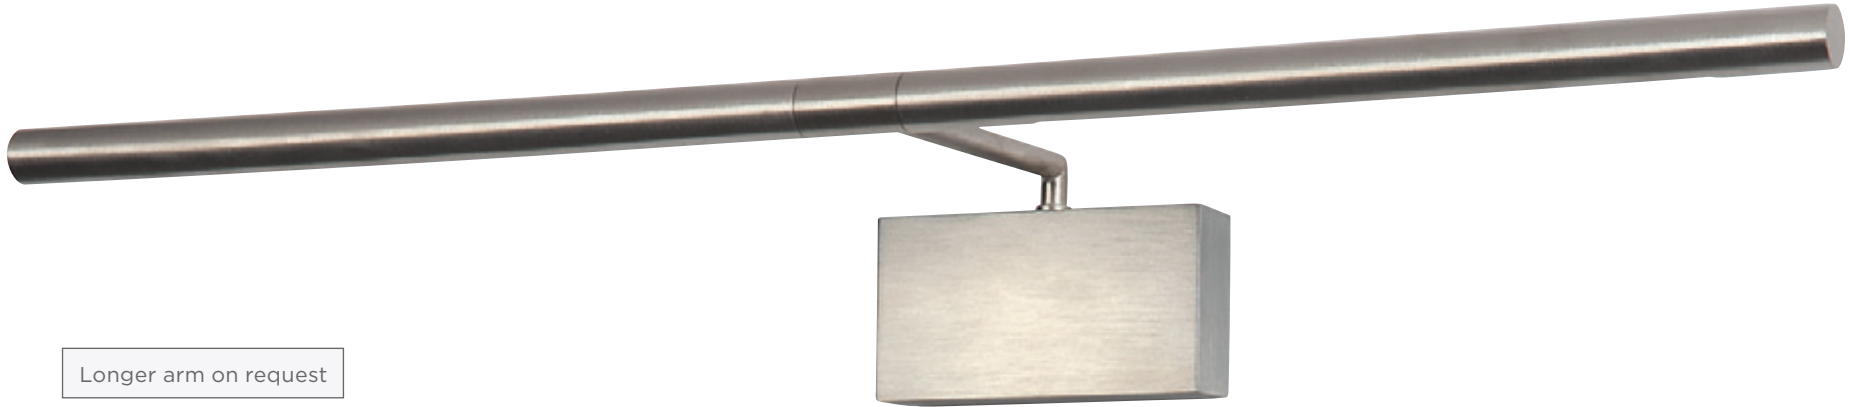

PAINTING LAMPS

WITH REFLECTORS

G4

TRANSFO
12V

Longer arm on request

Méroé is dimmable
with halogen bulbs
(max. 20W)

MEROE 25

1862 020 Polished brass
1862 029 Brushed bronze
1862 033 Brushed nickel

2x G4 - 2x 2W - 2x 200lm - 2700°K

LED bulbs included

No dimmable

1x transfo 60VA/230/12V