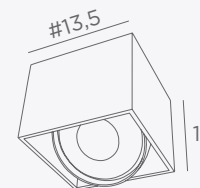

ATRIA 1 MOBILE

5412 001   5412 002
Structured   Structured
white   black

1x AR111 max. 15W
1x transfo 60VA/230/12V
Only for LED bulb