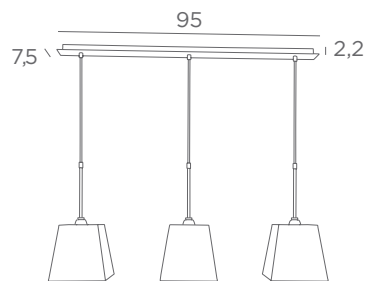

ARSINOE

4116 029 4116 033
Brushed Brushed
bronze nickel

3x E27

Distance between fittings : 39,5 cm

Adjustable height

L 99 cm - H 45 → 165 cm

Shade ARSINOE #

14-20-20 cm

Shade code : 4316 + fabric code (x3)