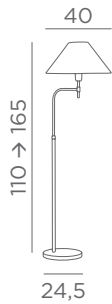

FLOOR LAMPS

WITH SHADE

E27

FOOT SWITCH

FOR LED BULB

Switch with pull cord on request

DENDERAH

1x E27
Adjustable height
Shade DENDERAH
Ø 12-40-23 cm
Shade code : 1107
+ fabric code