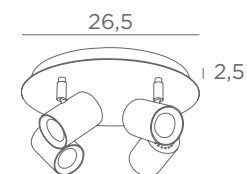

CEILING LAMPS WITH SPOTS

GU10

DIM

FOR
LED BULB

NO
TRANSFO

ATLAS 3

3x GU10

Photo : Atlas 3/32

ATLAS 4

4x GU10