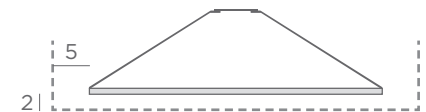

DIFFUSER WITH ATTACHMENT

Position in the shade

The diffuser with attachment is available for all shades (round, square, rectangular or oval)
This diffuser is not available to use with KENTIKA bases

MOSQUITO NET FOR SHADES

round, square, rectangular or oval

The mosquito net can be placed on all shades with suspension.
For bases KENTIKA E27 and KENTIKA NOURRICE (page 45), shade Ø 60 cm is the maximum size for easy placement.