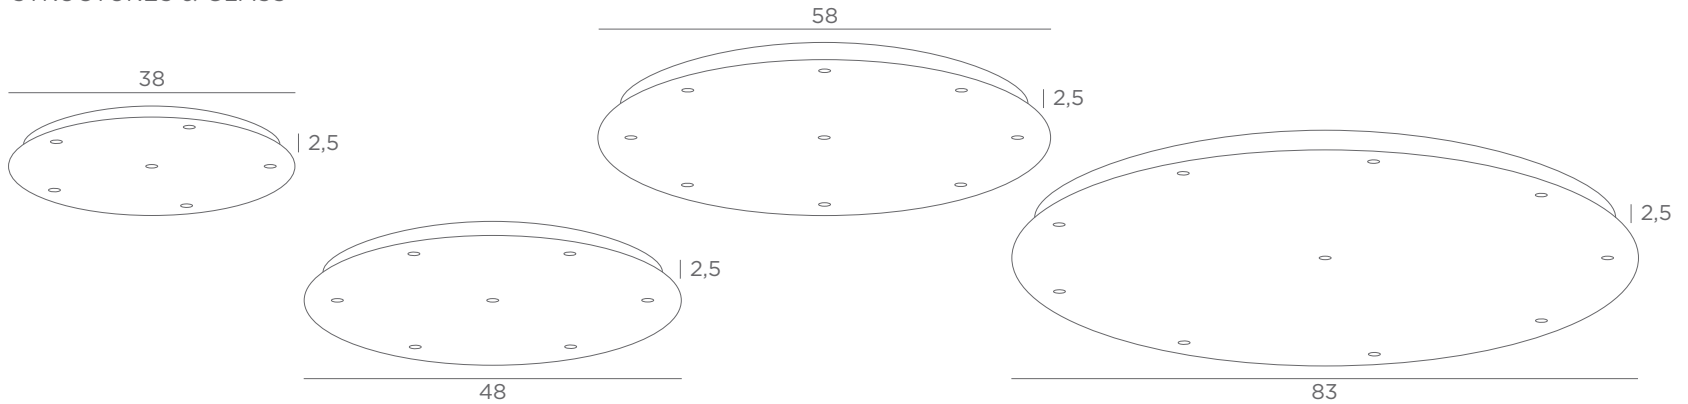

CEILING BASES

FOR PENDANTS SHADES, BULBS,
STRUCTURES & GLASS

CEILING BASE 60

7360 001 Structured white	7360 002 Structured black	7360 025 Brushed brass	7360 029 Brushed bronze

CEILING BASE 70

7370 001 Structured white	7370 002 Structured black	7370 025 Brushed brass	7370 029 Brushed bronze

CEILING BASE 90

7390 001 Structured white	7390 002 Structured black	7390 025 Brushed brass	7390 029 Brushed bronze

CEILING BASE 100

7100 001 Structured white	7100 002 Structured black	7100 025 Brushed brass	7100 029 Brushed bronze

CABLING (option)

Standard configuration :

see the ARTEMIS 60 on page 17
Cable lengths : 50, 110, 90, 105,
80 & 70 cm

Other configuration : on request

CABLING (option)

Standard configuration :

Cable lengths : 100, 60, 75, 85, 40,
50 & 95 cm

Other configuration : on request

CABLING (option)

Standard configuration :

Cable lengths : 100, 80, 60, 75, 45,
55, 70, 95 & 65 cm

Other configuration : on request

CABLING (option)

Standard configuration :

Cable lengths : 100, 55, 40, 85, 60,
35, 50, 95, 50 & 75 cm

Other configuration : on request

Cable + E27 ring

7361 001 White +white	7361 002 Black +black	7361 025 Gold +brass	7361 029 Black +bronze

Cable + E27 ring

7371 001 White +white	7371 002 Black +black	7371 025 Gold +brass	7371 029 Black +bronze

Cable + E27 ring

7391 001 White +white	7391 002 Black +black	7391 025 Gold +brass	7391 029 Black +bronze

Cable + E27 ring

7101 001 White +white	7101 002 Black +black	7101 025 Gold +brass	7101 029 Black +bronze

Cable + E27 long

7362 001 White +white	7362 002 Black +black	7362 025 Gold +brass	7362 029 Black +bronze

Cable + E27 long

7372 001 White +white	7372 002 Black +black	7372 025 Gold +brass	7372 029 Black +bronze

Cable + E27 long

7392 001 White +white	7392 002 Black +black	7392 025 Gold +brass	7392 029 Black +bronze

Cable + E27 long

7102 001 White +white	7102 002 Black +black	7102 025 Gold +brass	7102 029 Black +bronze

Cable + E27 XXL

7363 001 White +white	7363 002 Black +black	7363 025 Gold +brass	7363 029 Black +bronze

Cable + E27 XXL

7373 001 White +white	7373 002 Black +black	7373 025 Gold +brass	7373 029 Black +bronze

Cable + E27 XXL

7393 001 White +white	7393 002 Black +black	7393 025 Gold +brass	7393 029 Black +bronze

Cable + E27 XXL

7103 001 White +white	7103 002 Black +black	7103 025 Gold +brass	7103 029 Black +bronze