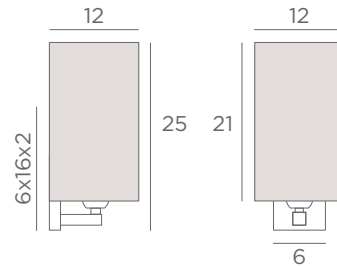

WALL LAMPS WITH SHADE

E27 DIM FOR LED BULB

AMADA

1x E27

Shade AMADA # (screen)

12-12-21 cm

Shade code : 1520 + fabric code