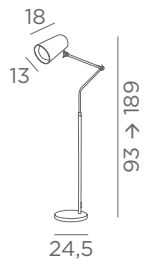

FLOOR LAMPS

WITH REFLECTOR

ONLY FOR LED BULB