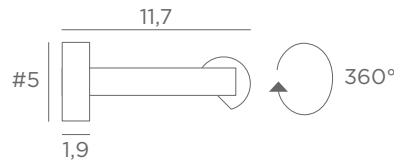

CREMONE 65

1826 029 1826 033
Brushed Brushed
bronze nickel

LED 230V - 14,8W - 1560lm - 2700°K
Dimmable - No driver

CREMONE 95

1827 029 1827 033
Brushed Brushed
bronze nickel

LED 230V - 22,2W - 2340lm - 2700°K
Dimmable - No driver

CREMONE 125

1828 029 1828 033
Brushed Brushed
bronze nickel

LED 230V - 29,6W - 3120lm - 2700°K
Dimmable - No driver

Photo : Crémone/29