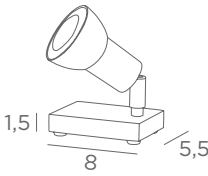

DIMMABLE WITH SWITCH-DIMMER ON CABLE

Photos : Sadira PL/29, Sadira PL/01, Sadira PL/02, Sadira PL/20, Sadira PL/29 & Sadira PL/32