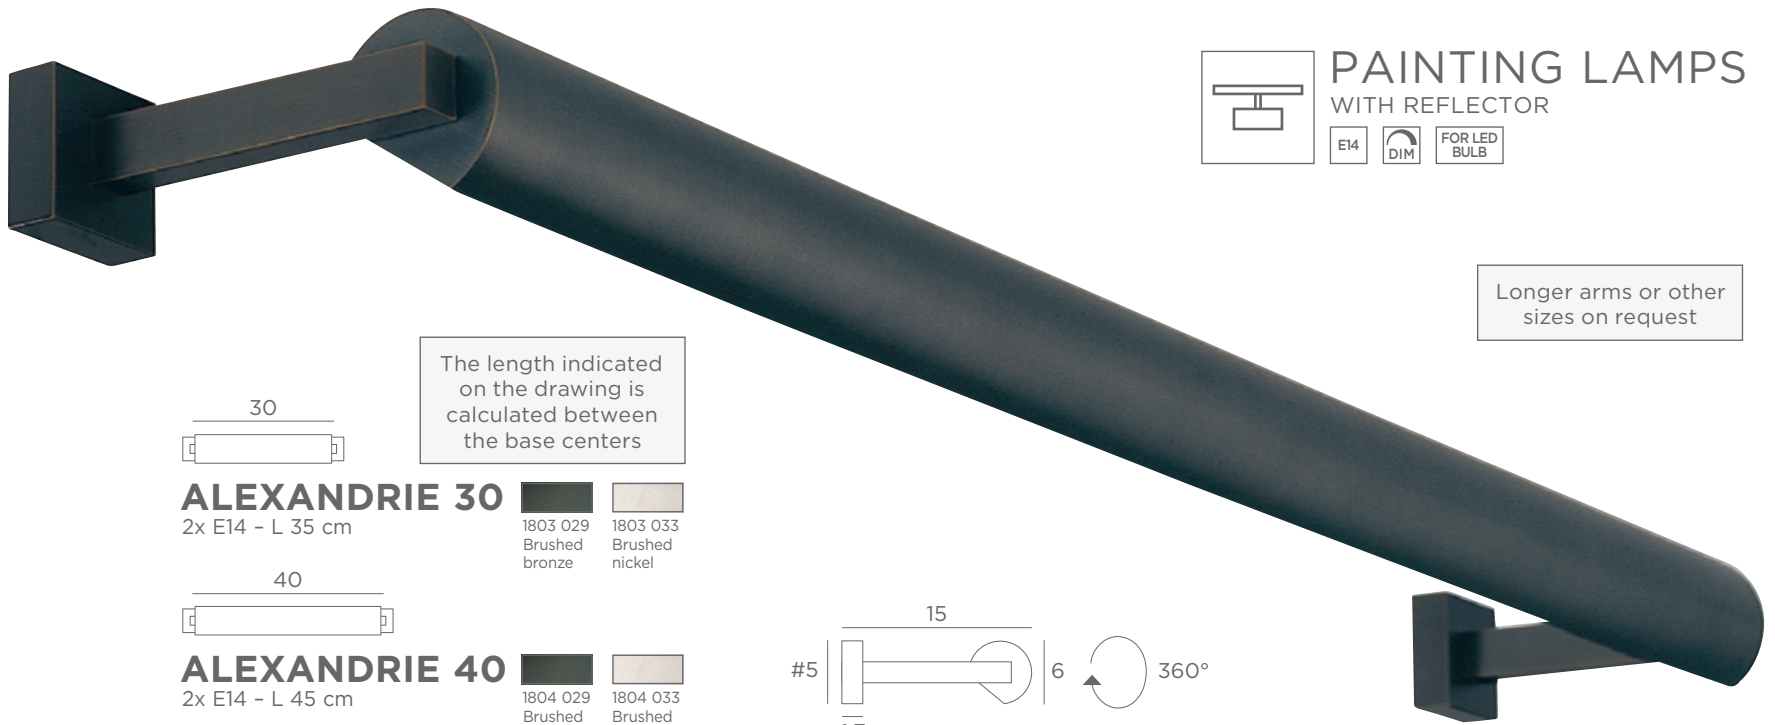

PAINTING LAMPS WITH REFLECTOR

E14

DIM

FOR LED
BULB

Longer arms or other sizes on request

The length indicated on the drawing is calculated between the base centers

ALEXANDRIE 30

2x E14 - L 35 cm

ALEXANDRIE 40

2x E14 - L 45 cm