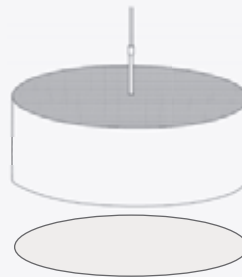

Use an integral diffuser for a maximal efficiency of the mosquito net