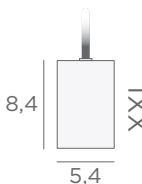

Cable + E27 XXL

7063 001 White +white	7063 002 Black +black	7063 025 Gold +brass	7063 029 Black +bronze

Cable + E27 XXL

7223 001 White +white	7223 002 Black +black	7223 025 Gold +brass	7223 029 Black +bronze

Cable + E27 XXL

7233 001 White +white	7233 002 Black +black	7233 025 Gold +brass	7233 029 Black +bronze

Cable + E27 XXL

7243 001 White +white	7243 002 Black +black	7243 025 Gold +brass	7243 029 Black +bronze