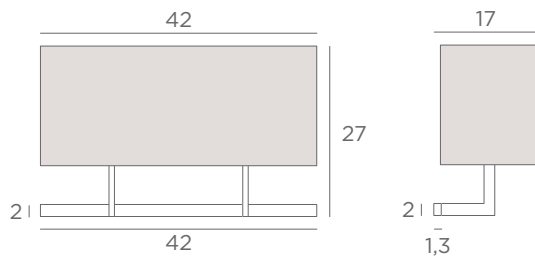

FOR LED
BULB

ARMANA 1

1416 029 1416 032
Brushed Brushed
bronze chrome

1x E27

Shade ARMANA 1

□ 23x15-23x15-17 cm

Shade code : 1416 + fabric code

ARMANA 2