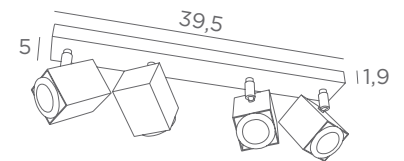

MAJORIS 4

5154 001 Structured white	5154 029 Brushed bronze	5154 032 Brushed chrome
4x GU10		

Photo : Majoris 2/32