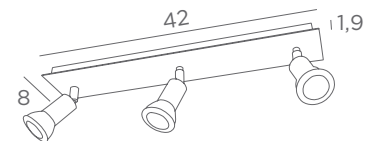

MERCURE 3

5163 001 Structured white	5163 020 Polished brass	5163 029 Brushed bronze	5163 032 Brushed chrome

2. 3x GU10