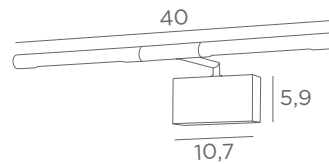

MEROE 40

1864 020 Polished brass
1864 029 Brushed bronze
1864 033 Brushed nickel

2x G4 - 2x 2W - 2x 200lm - 2700°K

LED bulbs included

No dimmable

1x transfo 60VA/230/12V