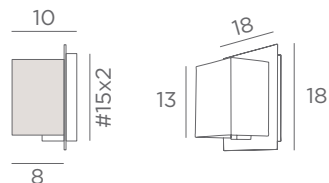

1x E27

Shade AMADA o (screen)

Ø 18x13-18x13-20 cm

Shade code : 1519 + fabric code

WALL LAMPS WITH SHADE

G9

E27

FOR
LED BULB