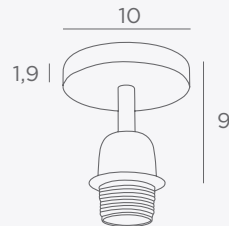

KENTIKA E27

4043 001 Structured white
 4043 029 Brushed bronze
 4043 033 Brushed nickel
1x E27