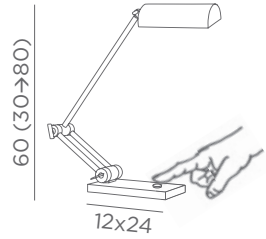

PANDORA

2670 027 Bronze medal	2670 029 Brushed bronze	2670 032 Brushed chrome

1x E27 8W - 700lm
LED bulb included
Articulated reflector
Touch dimming on base
Dimming box on cable