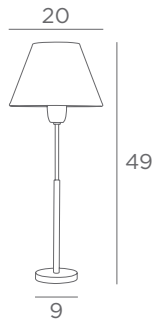

TABLE LAMPS WITH SHADE

E27

FOR LED
BULB

SWITCH
ON CABLE

PEPI

2163 029	2163 032
Brushed bronze	Brushed chrome

1x E27

Shade PEPI

Ø 10-20-14 cm

Shade code : 2163
+ fabric code