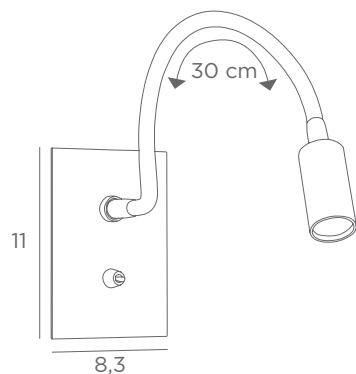

READING WALL LAMPS

WITH SPOT

MINOS

1620 029 Brushed bronze
1620 032 Brushed chrome
1620 033 Brushed nickel

LED 1W - 119lm - 2700°K
Switch
Driver 230V - No dimmable

PAROS

1628 025 Brushed brass
1628 029 Brushed bronze
1628 032 Brushed chrome
1628 033 Brushed nickel

LED 1W - 119lm - 2700°K
Flex 30 cm
Switch
Driver 230V - No dimmable
To fix on standard recessed box

SAMOS

1624 029 Brushed bronze
1624 032 Brushed chrome
1624 033 Brushed nickel

LED 1W - 119lm - 2700°K
Flex 30 cm
Switch
Driver 230V - No dimmable

For quantities, other configurations on request