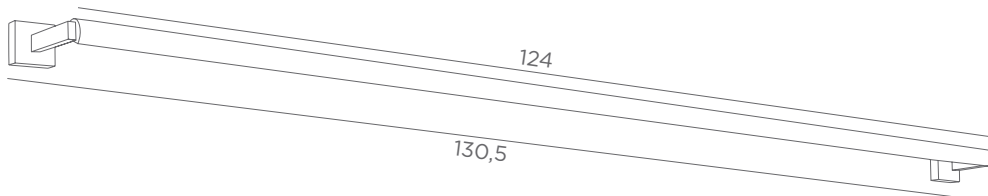

CREMONE 65

1826 029 1826 033
Brushed Brushed
bronze nickel

LED 230V - 14,8W - 1560lm - 2700°K
Dimmable - No driver

CREMONE 95

1827 029 1827 033
Brushed Brushed
bronze nickel

LED 230V - 22,2W - 2340lm - 2700°K
Dimmable - No driver

CREMONE 125

1828 029 1828 033
Brushed Brushed
bronze nickel

LED 230V - 29,6W - 3120lm - 2700°K
Dimmable - No driver

Photo : Crémone/29