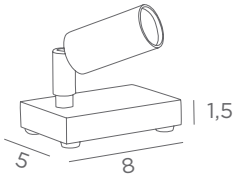

TABLE LAMPS

WITH SPOT

SWITCH ON
CABLE

Lighting used
to illuminate any
painting or object