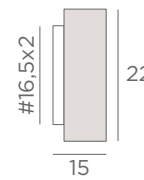

ABOUSIR

1511 029 1511 032
Brushed Brushed
bronze chrome

1x E27

Shade ABOUSIR (screen)

Ø 36x13-36x13-22 cm

Shade code : 1511 + fabric code

Photo : shade plissé naturel