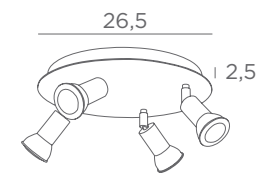

ANTARES 4

5104 001 Structured white	5104 020 Polished brass	5104 029 Brushed bronze

2. 4x GU10