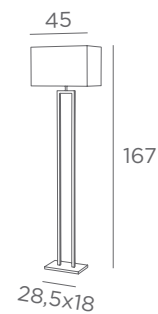

FLOOR LAMPS WITH SHADE

E27

FOOT
SWITCH

FOR LED
BULB