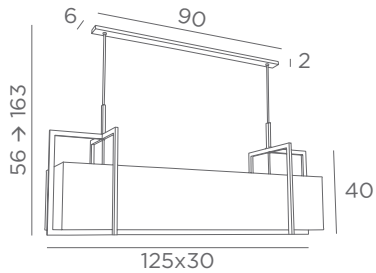

SUSPENSIONS

WITH SHADE

E27

DIM

FOR LED BULB

HIGHER HEIGHT ON REQUEST