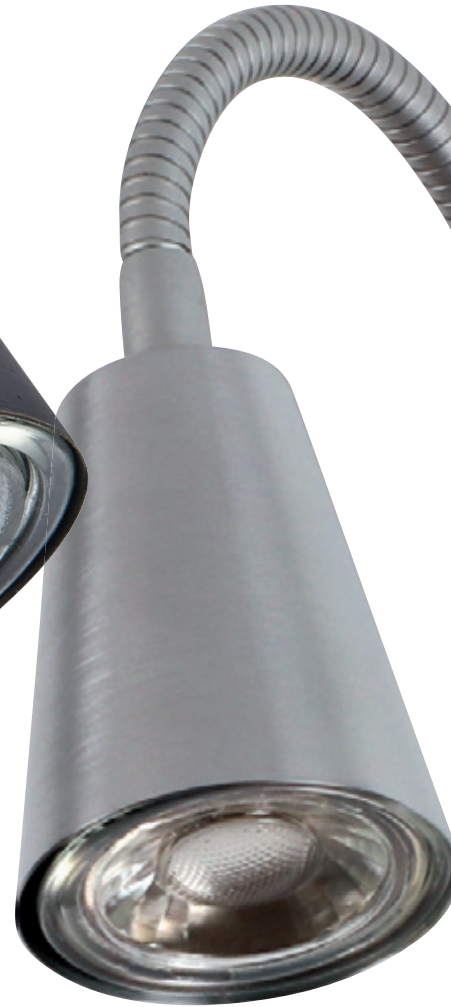

GU10 - Dimmable

WALL LAMPS

READING WALL LAMPS WITH SPOT

GU10

DIM

FOR LED
BULB

NO
TRANSFO

DESPINA