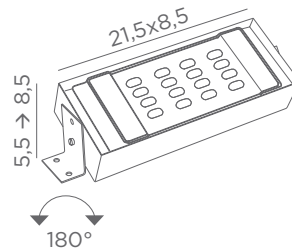

UPLIGHTS WITH LED MODULE

Complementary fixtures to add indirect lighting in your interior

UP 300

6087 001 Structured white	6087 002 Structured black	6087 029 Brushed bronze	

1x LED module 230V
30W - 2900lm - 2700°K
Dimmable
Reflector unit for indirect lighting
for installation in concealed position
The UP 300 unit is fully adjustable on 180°

UP 316

6089 002
Structured
black
1x LED module 230V
30W - 2900lm - 2700°K
Dimmable
Unit for indirect lighting for installation
in concealed position