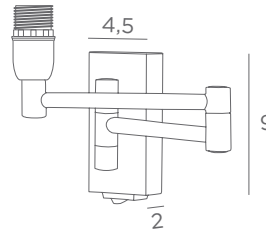

1x E14

Available with or without
switch on/off

Available with or without
switch on/off

WALL LAMPS WITH SHADE

E14 DIM FOR LED BULB

Shade AHMOSIS cyl
Ø 15-15-16 cm
Shade code : 1203
+ fabric code
↳ 15-41 cm

Shade AHMOSIS #
13-16-17 cm
Shade code : 1307
+ fabric code
↳ 16-41,5 cm