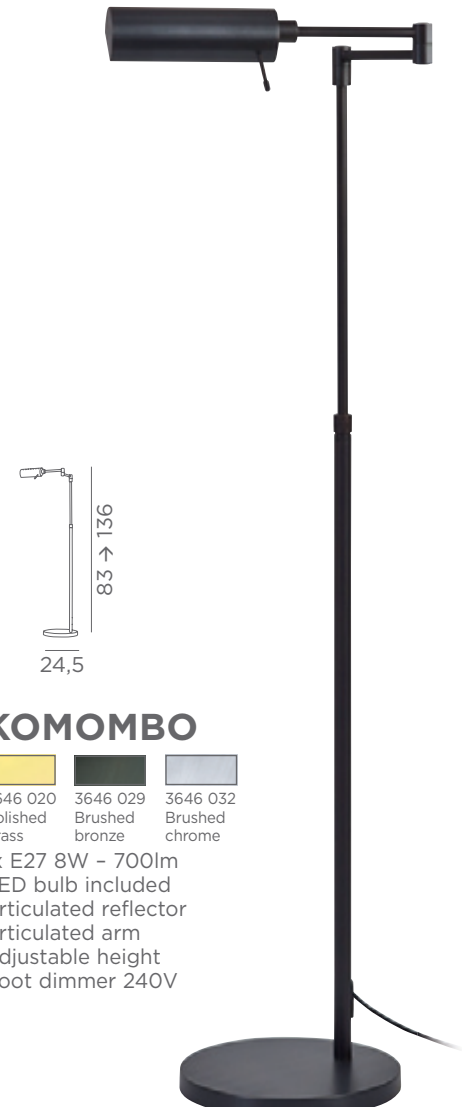

KOMOMBO

1x E27 8W - 700lm
LED bulb included
Articulated reflector
Articulated arm
Adjustable height
Foot dimmer 240V

Finish : 093

Finish : 095

By touching the button on the spot, NEDJEM has ON/OFF and dimmer function