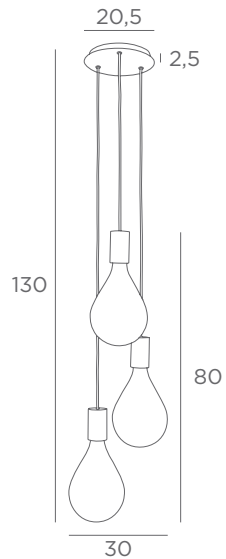

SUSPENSIONS

WITH DECORATIVE BULBS

E27

DIM

FOR LED BULB

OTHER CABLE LENGTHS ON REQUEST

A large selection of other ceiling bases is available on pages 21 to 25

MERCURY 3 o

4983 028 Light bronze	4983 029 Brushed bronze

3x E27

Fittings XXL adapted for bulbs
MERCURY (Ø 16,5 cm L 31,5 cm)
Bulb code : 6842 000