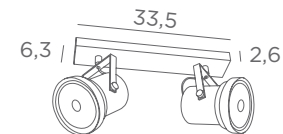

ATHENA 1

1x AR111
1x transfo 60VA/230/12V
compatible for bulb from
8W-LED to 50W-halo

ATHENA 2

2x AR111
2x transfos 60VA/230/12V
compatible for bulb from
8W-LED to 50W-halo

CEILING LAMPS WITH SPOTS

AR111

DIM