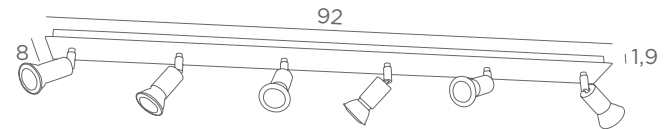

MERCURE 6

5167 001 Structured white	5167 020 Polished brass	5167 029 Brushed bronze	5167 032 Brushed chrome
6x GU10			

Photo : Mercure/29