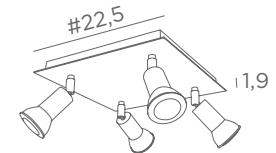

CEILING LAMPS

WITH SPOTS

GU10

DIM

FOR LED BULB

NO TRANSFO

MERCURE 4

			
5164 001 Structured white	5164 020 Polished brass	5164 029 Brushed bronze	5164 032 Brushed chrome
4x GU10			