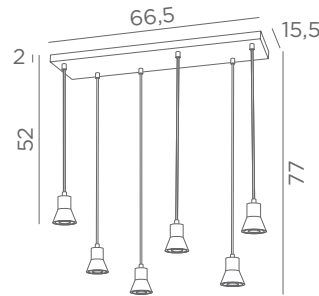

MANI 4

4650 029 Brushed bronze	4650 033 Brushed nickel	4650 051 Brushed chrome + polished chrome	4650 093 Brushed bronze + brushed nickel	4650 095 Brushed bronze + brushed brass

4x GU10
Only for LED bulbs
Tubes lenghts : 50, 65, 40 & 55 cm
Other tubes lenghts on request

MANI 6

4651 029 Brushed bronze	4651 033 Brushed nickel	4651 051 Brushed chrome + polished chrome	4651 093 Brushed bronze + brushed nickel	4651 095 Brushed bronze + brushed brass

6x GU10
Only for LED bulbs
Tubes lenghts : 40, 55, 65, 50, 60 & 45 cm
Other tubes lenghts on request