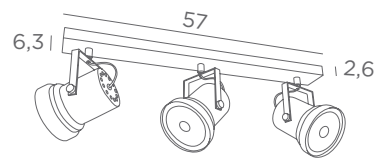

CEILING LAMPS WITH SPOTS

AR111

DIM

FOR
LED BULB

TRANSFO
12V

All AR111 bulbs are dimmable.
Consult your supplier to use
a compatible dimmer.

ATHENA 3

- 5403 029
  Brushed
  bronze
- 5403 033
  Brushed
  nickel
- 5403 034
  Polished
  nickel

3x AR111
3x transfos 60VA/230/12V
compatible for bulb from
8W-LED to 50W-halo

ATHENA 4

- 5404 029
  Brushed
  bronze
- 5404 033
  Brushed
  nickel
- 5404 034
  Polished
  nickel

4x AR111
4x transfos 60VA/230/12V
compatible for bulb from
8W-LED to 50W-halo