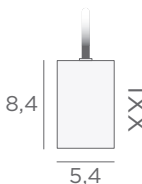

Cable + E27 XXL

7353 001 White +white	7353 002 Black +black	7353 025 Gold +brass	7353 029 Black +bronze

Cable + E27 XXL

7383 001 White +white	7383 002 Black +black	7383 025 Gold +brass	7383 029 Black +bronze

Cable + E27 XXL

7113 001 White +white	7113 002 Black +black	7113 025 Gold +brass	7113 029 Black +bronze

Cable + E27 XXL

7163 001 White +white	7163 002 Black +black	7163 025 Gold +brass	7163 029 Black +bronze