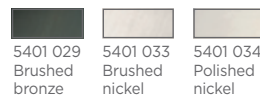

ATHENA 1

1x AR111
1x transfo 60VA/230/12V
compatible for bulb from
8W-LED to 50W-halo