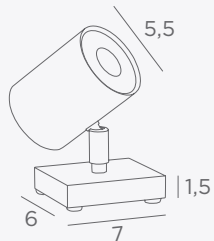

MAGELLAN PL

6013 001 Structured white	6013 002 Structured black	6013 029 Brushed bronze	6013 032 Brushed chrome

1x GU10
Only for LED bulb