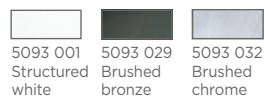

ATLAS 3

3x GU10