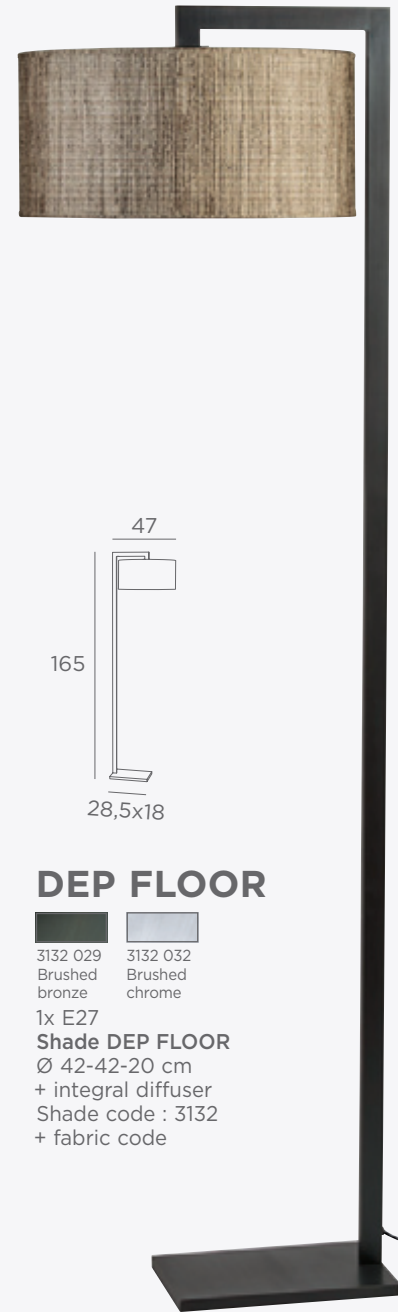

DEP FLOOR

3132 029 3132 032
Brushed brushed
bronze chrome

1x E27

Shade DEP FLOOR

Ø 42-42-20 cm

+ integral diffuser

Shade code : 3132

+ fabric code