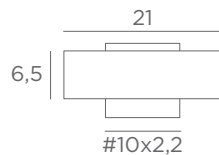

GALILEO

1730 029 Brushed bronze
1730 032 Brushed chrome
1x LED module 230V
30W - 2900lm - 2700°K