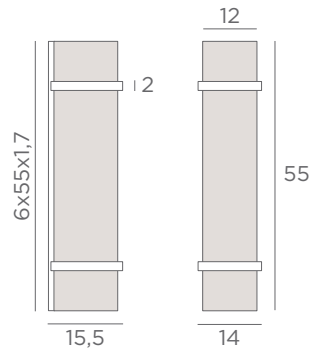

WALL LAMPS WITH SHADE

E27

DIM

FOR LED
BULB

THOT 1

1381 029 Brushed bronze	1381 032 Brushed chrome

2x E27

Shade THOT 1

12-12-55 cm

Shade code : 1381 + fabric code