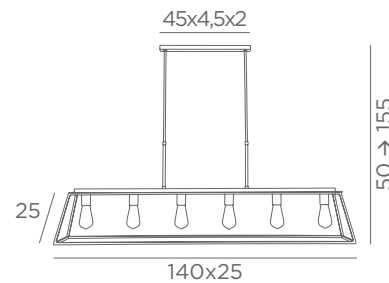

HENOUTMIRE 3

+ Ousermaatre conical structure

- 4425 029
  Brushed
  bronze
- + **STRUCTURE**
  4994 002
  Black
  Epoxy

3x E27

Distance between fittings : 30 cm

Distance between tubes : 40 cm

Adjustable height

HENOUTMIRE 6

+ Ousermaatre large structure

- 4430 029
  Brushed
  bronze
- + **STRUCTURE**
  4997 002
  Black
  Epoxy

6x E27

Distance between fittings : 22 cm

Distance between tubes : 37 cm

Adjustable height