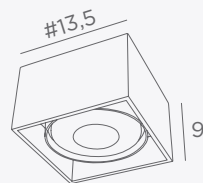

ATRIA 1 FIXE

5411 001   5411 002
Structured   Structured
white   black

1x AR111 max. 15W
1x transfo 60VA/230/12V
Only for LED bulb