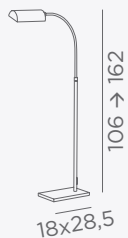

FLOOR LAMPS

WITH REFLECTOR

E27

ONLY FOR LED BULB

NEITH

1x E27 8W - 700lm
LED bulb included
Articulated reflector
Adjustable height
Foot dimmer 240V

MEDINEH

1x E27 8W - 700lm
LED bulb included
Articulated reflector
Adjustable height
Foot dimmer 240V

KOMOMBO

1x E27 8W - 700lm
LED bulb included
Articulated reflector
Articulated arm
Adjustable height
Foot dimmer 240V