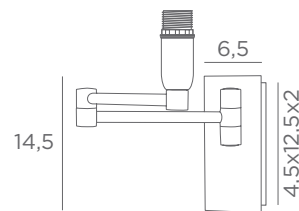

AHMOSIS + SWITCH

1119 020 Polished brass
1119 029 Brushed bronze
1119 032 Brushed chrome
1x E14

AHMOSIS - SWITCH

1118 020 Polished brass
1118 029 Brushed bronze
1118 032 Brushed chrome
1x E14