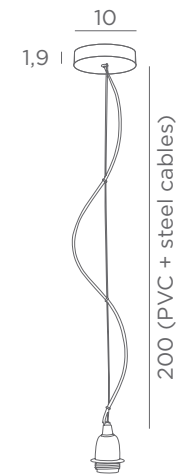

SUSPENSION STEEL CABLE

4072 029 Brushed bronze
4072 033 Brushed nickel

1x E27

Adjustable height

Other cable lengths on request