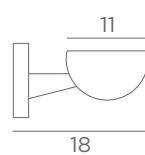

WALL LAMPS WITH INDIRECT LIGHTING

THOUERIS

1784 001 Structured white
1784 029 Brushed bronze
1784 032 Brushed chrome
R7s 15W - 2000lm - 2700°K
LED bulb included

GALILEO

1730 029 Brushed bronze
1730 032 Brushed chrome
1x LED module 230V
30W - 2900lm - 2700°K

C 17

1717 029 Brushed bronze
1717 032 Brushed chrome
R7s 15W - 2000lm
2700°K
LED bulb included