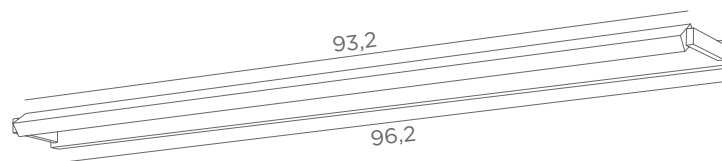

ERATO 95

1839 029
Brushed
bronze

1839 032
Brushed
chrome

LED 230V - 22,2W - 2340lm - 2700°K
Dimmable - No driver