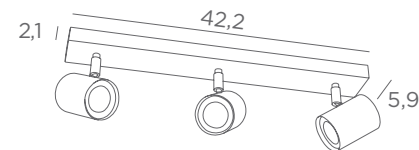

MAGELLAN 3

1. 5143 001
     Structured white
   - 5143 002
     Structured black
   - 5143 029
     Brushed bronze
   - 5143 032
     Brushed chrome
2. 3x GU10