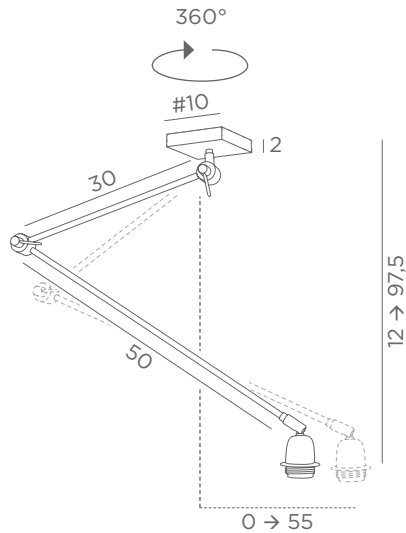

These ceiling bases do it easy to solve a cable outlet misplaced to your needs

ADAPTER CEILING

4090 001 Structured white
4090 029 Brushed bronze
4090 033 Brushed nickel

Silk cable 100 cm + accessories
Other cable length on request