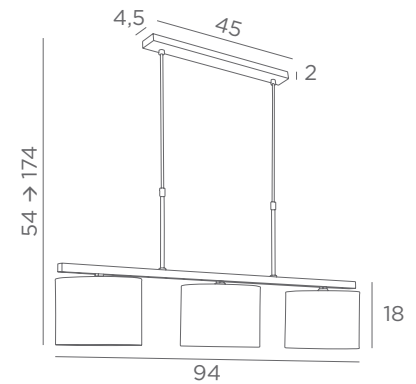

DIM

FOR LED BULB

HIGHER HEIGHT ON REQUEST

TEFNOUT 3

	
4281 029	4281 033
Brushed bronze	Brushed nickel

3x E14

Distance between fittings : 37 cm
 Distance between tubes : 37 cm
 Adjustable height
Shade TEFNOUT
 Ø 20-20-15 cm
 Shade code : 4283
 + fabric code (x3)