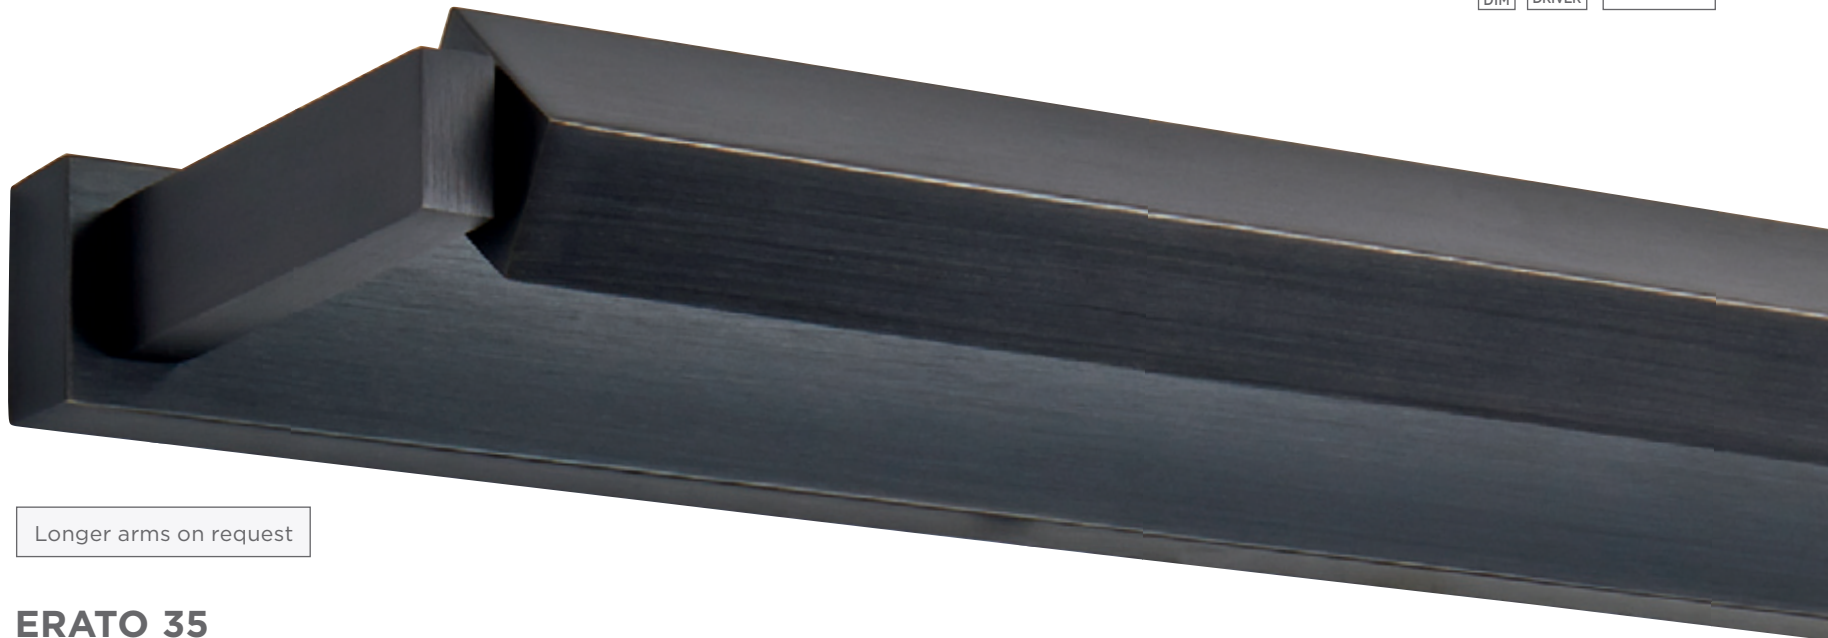

CREMONE 125

1828 029 1828 033
Brushed Brushed
bronze nickel

LED 230V - 29,6W - 3120lm - 2700°K
Dimmable - No driver

Photo : Crémone/29

PAINTING LAMPS

WITH REFLECTOR

Longer arms on request

ERATO 35