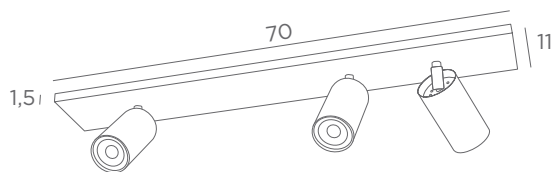

DEIMOS L2+1

5131 001 Structured white	5131 002 Structured black	5131 025 Brushed brass	5131 029 Brushed bronze	5131 043 Structured black + brushed nickel	5131 045 Structured black + brushed brass	5131 051 Brushed chrome + polished chrome
3x GU10