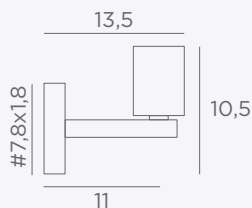

EXPLORER L

1959 029
Brushed bronze
Advised to place only decorative bulb