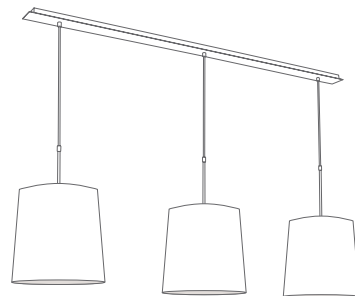

SUSPENSIONS

WITH SHADES

E27

DIM

FOR LED BULB

HIGHER HEIGHT ON REQUEST

Shade MEREROUKA o40
 Ø 32-40-30 cm
 Shade code : 4158
 + fabric code (x3)
 L 165 cm - H 52 → 172 cm

Shade MEREROUKA o28
 Ø 23-28-28 cm
 Shade code : 4157
 + fabric code (x3)
 L 153 cm - H 50 → 170 cm