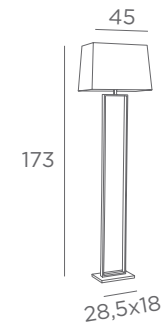

KHABA FLOOR

3491 029
Brushed
bronze

1x E27

Shade KHABA FLOOR

□ 45x22-50x27-33 cm

Shade code : 3491

+ fabric code

Photos : shades sami bronze,
turda châtain & coton sépia