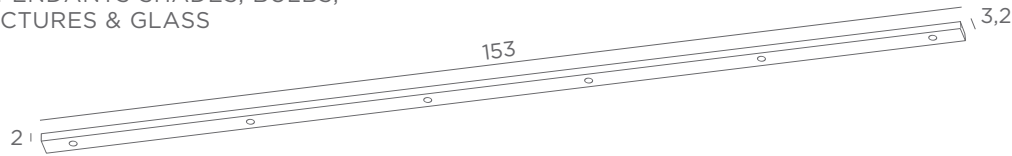

CEILING BASES

FOR PENDANTS SHADES, BULBS,
STRUCTURES & GLASS

CEILING BASE L 5

7250 001 Structured white	7250 002 Structured black	7250 025 Brushed brass	7250 029 Brushed bronze

CEILING BASE L 6

7260 001 Structured white	7260 002 Structured black	7260 025 Brushed brass	7260 029 Brushed bronze

CEILING BASE 10

7310 001 Structured white	7310 002 Structured black	7310 025 Brushed brass	7310 029 Brushed bronze

CEILING BASE 30

7330 001 Structured white	7330 002 Structured black	7330 025 Brushed brass	7330 029 Brushed bronze

CABLING (option)

Standard configuration :

Cable lengths : 70, 90, 60, 85
& 75 cm

Other configuration : on request

CABLING (option)

Standard configuration :

Cable lengths : 50, 70, 90, 60,
85 & 75 cm

Other configuration : on request

CABLING (option)

Standard configuration :

Cable length : 95 cm

Other configuration : on request

CABLING (option)

Standard configuration :

see the KERMA 3 on page 10

Cable lengths : 95, 45 & 70 cm

Other configuration : on request

Cable + E27 ring

7251 001 White +white	7251 002 Black +black	7251 025 Gold +brass	7251 029 Black +bronze

Cable + E27 ring

7261 001 White +white	7261 002 Black +black	7261 025 Gold +brass	7261 029 Black +bronze

Cable + E27 ring

7311 001 White +white	7311 002 Black +black	7311 025 Gold +brass	7311 029 Black +bronze

Cable + E27 ring

7331 001 White +white	7331 002 Black +black	7331 025 Gold +brass	7331 029 Black +bronze

Cable + E27 long

7252 001 White +white	7252 002 Black +black	7252 025 Gold +brass	7252 029 Black +bronze

Cable + E27 long

7262 001 White +white	7262 002 Black +black	7262 025 Gold +brass	7262 029 Black +bronze

Cable + E27 long

7312 001 White +white	7312 002 Black +black	7312 025 Gold +brass	7312 029 Black +bronze

Cable + E27 long

7332 001 White +white	7332 002 Black +black	7332 025 Gold +brass	7332 029 Black +bronze

Cable + E27 XXL

7253 001 White +white	7253 002 Black +black	7253 025 Gold +brass	7253 029 Black +bronze

Cable + E27 XXL

7263 001 White +white	7263 002 Black +black	7263 025 Gold +brass	7263 029 Black +bronze

Cable + E27 XXL

7313 001 White +white	7313 002 Black +black	7313 025 Gold +brass	7313 029 Black +bronze

Cable + E27 XXL

7333 001 White +white	7333 002 Black +black	7333 025 Gold +brass	7333 029 Black +bronze