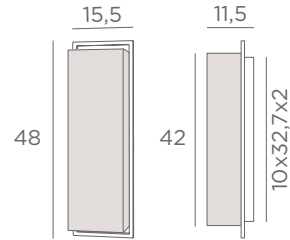

HEBY 1

1542 029 1542 032
Brushed Brushed
bronze chrome

2x E27

Shade HEBY 1 (screen)

□ 13x9-13x9-42 cm

Shade code : 1542

+ fabric code