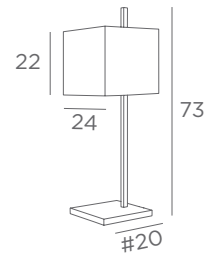

2332 029 2332 032
Brushed Brushed
bronze chrome

1x E27

Shade FARAS 2

24-24-22 cm

Shade code : 2332

+ fabric code

TABLE LAMPS WITH SHADE

E27 FOR LED BULB SWITCH ON CABLE