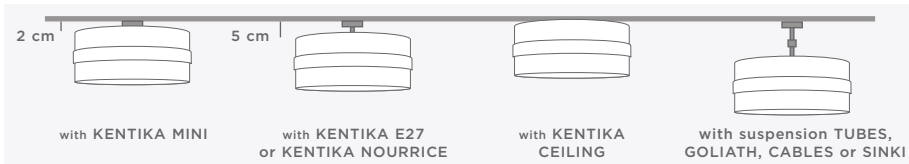

INTEGRAL DIFFUSER INCLUDED

ADVISED SUSPENSIONS
(pages 43 to 45)

E27

or

Nourrice : 4x E27

SHADES TOUYA with integral diffuser

Shade TOUYA 35
Ø 35 - H 18 cm + ring
Only for E27
Shade code 4835 + fabric code

Shade TOUYA 50
Ø 50 - H 25 cm + ring
E27 : shade code 4850 + fabric code
Nourrice : shade code 4851 + fabric code