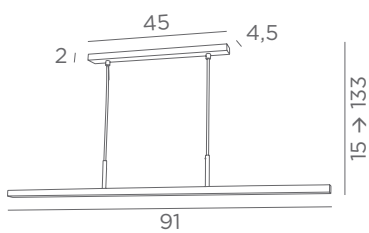

SUSPENSIONS

WITH REFLECTOR

HIGHER HEIGHT
ON REQUEST

POLARIS 90

4676 029 4676 033
Brushed Brushed
bronze nickel

LED 230V - 22,2W - 2340lm - 2700°K
Distance between tubes : 37 cm
Adjustable height

POLARIS 120