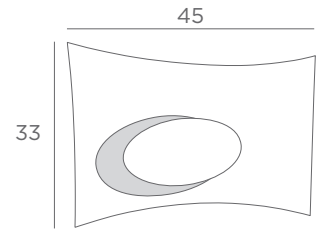

WALL LAMPS WITH INDIRECT LIGHTING

DIANA

1720 027
Bronze
medal

R7s 15W - 2000lm - 2700°K
LED bulb included
↳ 6 cm