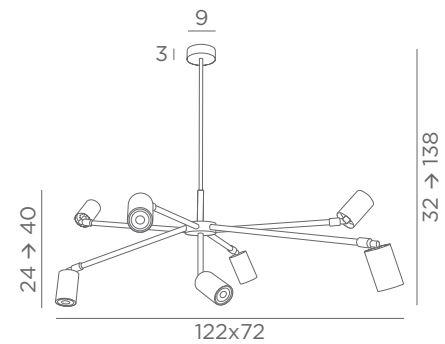

Photo : Lahoun/93