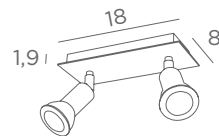

MERCURE 2

5162 001 Structured white	5162 020 Polished brass	5162 029 Brushed bronze	5162 032 Brushed chrome

2. 2x GU10