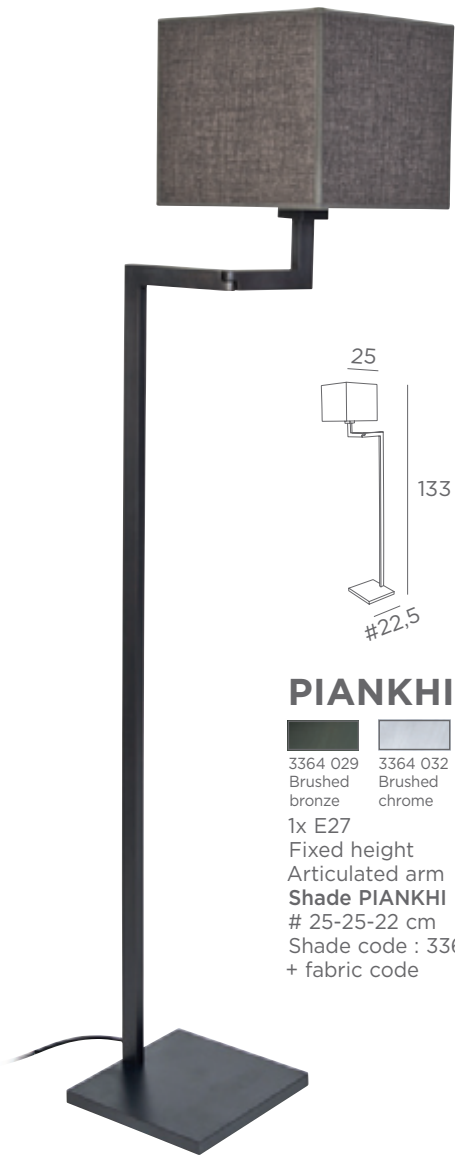

FLOOR LAMPS WITH SHADE

E27

FOR LED
BULB

PIANKHI

3364 029 Brushed bronze
3364 032 Brushed chrome
1x E27
Fixed height
Articulated arm
Shade **PIANKHI**
25-25-22 cm
Shade code : 3364
+ fabric code