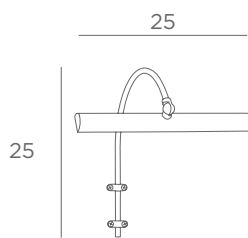

Photo : Méroé 40/33

PAINTING LAMPS

WITH REFLECTOR

Trianon is dimmable with halogen bulbs (max. 20W)

Fixation of the arch to the wall or behind the painting

Transfo (separately delivered) to place on the wall or behind the painting