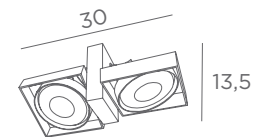

SARGAS 2

5472 001 Structured white	5472 002 Structured black	5472 029 Brushed bronze	5472 032 Brushed chrome

2x AR111

2x transfos 60VA/230/12V compatible for bulb from 8W-LED to 50W-halo