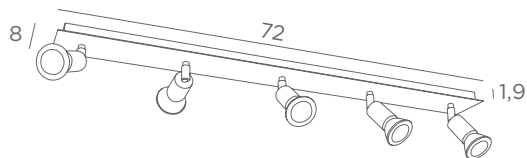

MERCURE 5

5166 001 Structured white	5166 020 Polished brass	5166 029 Brushed bronze	5166 032 Brushed chrome
5x GU10