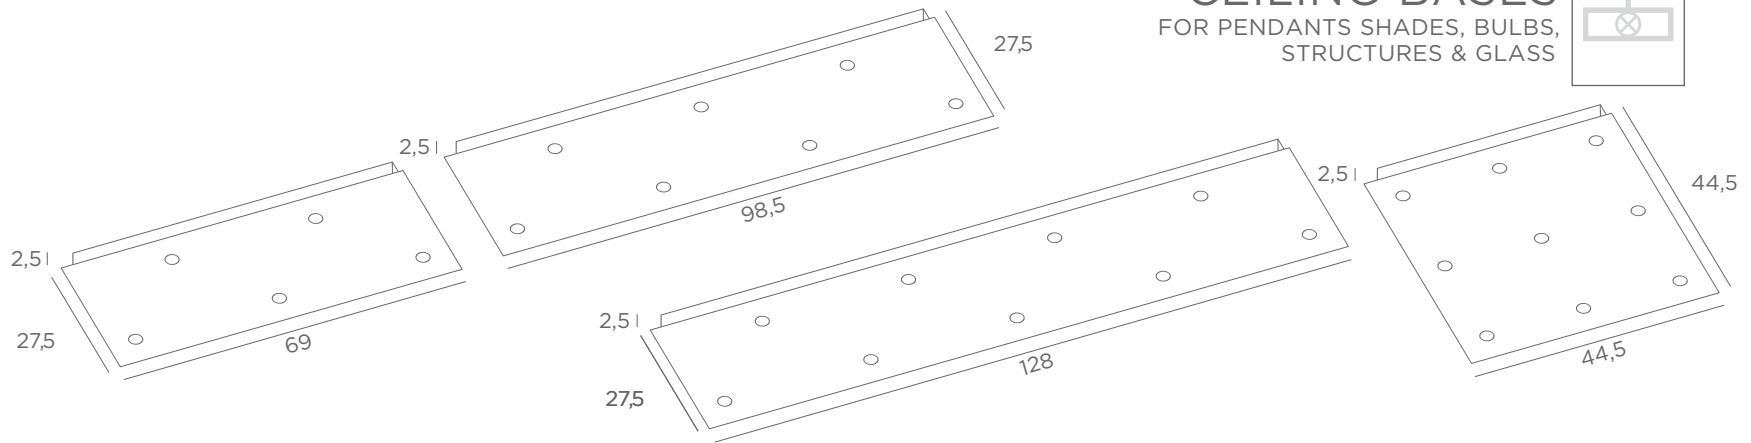

CEILING BASES

FOR PENDANTS SHADES, BULBS, STRUCTURES & GLASS

CEILING BASE 5

7050 001 Structured white	7050 002 Structured black	7050 025 Brushed brass	7050 029 Brushed bronze

CEILING BASE 7

7070 001 Structured white	7070 002 Structured black	7070 025 Brushed brass	7070 029 Brushed bronze

CEILING BASE 9

7090 001 Structured white	7090 002 Structured black	7090 025 Brushed brass	7090 029 Brushed bronze

CEILING BASE SQ 9

7040 001 Structured white	7040 002 Structured black	7040 025 Brushed brass	7040 029 Brushed bronze

CABLING (option)

Standard configuration : see the KERMA 5 # page 9,
Cable lengths : 75, 55, 95, 90 & 70 cm
Other configuration : on request

CABLING (option)

Standard configuration : see the KERMA 7 # page 9,
Cable lengths : 75, 90, 130, 105, 130, 105 & 120 cm
Other configuration : on request

CABLING (option)

Standard configuration : see the KERMA 9 # page 9,
Cable lengths : 85, 80, 90, 55, 70, 65, 70, 75 & 85 cm
Other configuration : on request

CABLING (option)

Standard configuration : see the KERMA SQUARE 9 page 14,
Cable lengths : 75, 55, 70, 40, 100, 45, 80, 60 & 85 cm
Other configuration : on request

Cable + E27 ring

7051 001 White +white	7051 002 Black +black	7051 025 Gold +brass	7051 029 Black +bronze

Cable + E27 ring

7071 001 White +white	7071 002 Black +black	7071 025 Gold +brass	7071 029 Black +bronze

Cable + E27 ring

7091 001 White +white	7091 002 Black +black	7091 025 Gold +brass	7091 029 Black +bronze

Cable + E27 ring

7041 001 White +white	7041 002 Black +black	7041 025 Gold +brass	7041 029 Black +bronze

Cable + E27 long

7052 001 White +white	7052 002 Black +black	7052 025 Gold +brass	7052 029 Black +bronze

Cable + E27 long

7072 001 White +white	7072 002 Black +black	7072 025 Gold +brass	7072 029 Black +bronze

Cable + E27 long

7092 001 White +white	7092 002 Black +black	7092 025 Gold +brass	7092 029 Black +bronze

Cable + E27 long

7042 001 White +white	7042 002 Black +black	7042 025 Gold +brass	7042 029 Black +bronze

Cable + E27 XXL

7053 001 White +white	7053 002 Black +black	7053 025 Gold +brass	7053 029 Black +bronze

Cable + E27 XXL

7073 001 White +white	7073 002 Black +black	7073 025 Gold +brass	7073 029 Black +bronze

Cable + E27 XXL

7093 001 White +white	7093 002 Black +black	7093 025 Gold +brass	7093 029 Black +bronze

Cable + E27 XXL

7043 001 White +white	7043 002 Black +black	7043 025 Gold +brass	7043 029 Black +bronze