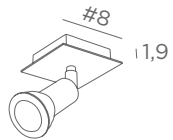

MERCURE 1

5161 001 Structured white	5161 020 Polished brass	5161 029 Brushed bronze	5161 032 Brushed chrome

2. 1x GU10