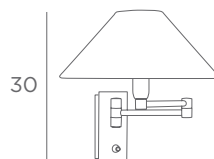

1x E14

Available with or without
switch on/off

Available with or without
switch on/off

WALL LAMPS WITH SHADE

E14 DIM FOR LED BULB

Shade AHMOSIS cyl
Ø 15-15-16 cm
Shade code : 1203
+ fabric code
↳ 15-41 cm

Shade AHMOSIS #
13-16-17 cm
Shade code : 1307
+ fabric code
↳ 16-41,5 cm