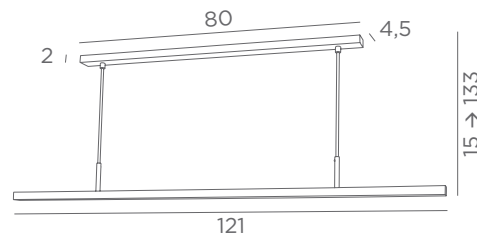

SUSPENSIONS

WITH REFLECTOR

HIGHER HEIGHT
ON REQUEST

POLARIS 90

4676 029 4676 033
Brushed Brushed
bronze nickel

LED 230V - 22,2W - 2340lm - 2700°K
Distance between tubes : 37 cm
Adjustable height

POLARIS 120

4677 029 4677 033
Brushed Brushed
bronze nickel

LED 230V - 29,6W - 3120lm - 2700°K
Distance between tubes : 68 cm
Adjustable height

POLARIS 150

4678 029 4678 033
Brushed Brushed
bronze nickel

LED 230V - 37,1W - 3900lm - 2700°K
Distance between tubes : 68 cm
Adjustable height