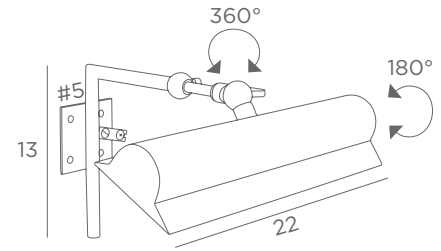

PAINTING LAMPS

WITH REFLECTOR

ET 22

1842 025 Brushed brass	1842 029 Brushed bronze

1x E14 - For LED bulb
No transfo - ↳ 18-24 cm

ET 33

1843 025 Brushed brass	1843 029 Brushed bronze

2x E14 - For LED bulbs
No transfo - ↳ 18-24 cm

OUBA 35

1867 028 Light bronze	1867 029 Brushed bronze	1867 033 Brushed nickel	

LED 230V - 7,4W - 780lm - 2700°K
Dimmable - No driver