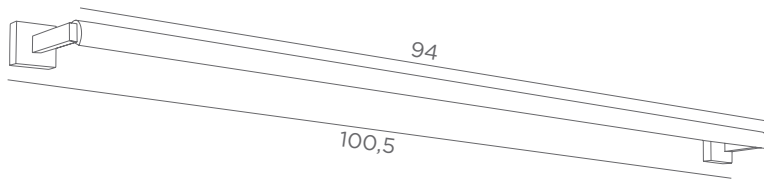

CREMONE 65

1826 029 1826 033
Brushed Brushed
bronze nickel

LED 230V - 14,8W - 1560lm - 2700°K
Dimmable - No driver

CREMONE 95

1827 029 1827 033
Brushed Brushed
bronze nickel

LED 230V - 22,2W - 2340lm - 2700°K
Dimmable - No driver

CREMONE 125

1828 029 1828 033
Brushed Brushed
bronze nickel

LED 230V - 29,6W - 3120lm - 2700°K
Dimmable - No driver

Photo : Crémone/29