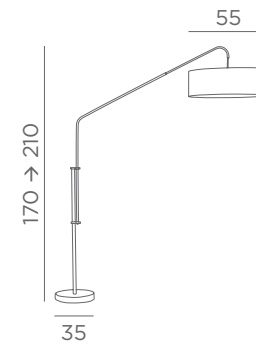

+ integral diffuser

Shade code : 3132

+ fabric code

FLOOR LAMPS WITH SHADE

E27

FOOT
SWITCH

FOR LED
BULB

ELEPHANTINE