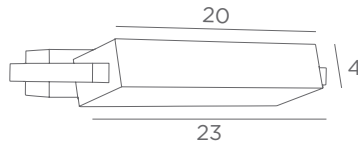

THOUERIS

1784 001 Structured white
1784 029 Brushed bronze
1784 032 Brushed chrome
R7s 15W - 2000lm - 2700°K
LED bulb included