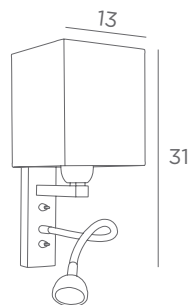

13-13-15 cm

Shade code : 1300 + fabric code

↳ 18,5 cm

Photo : shade kanak écorce

WALL LAMPS WITH SHADE

FOR LED
BULB

KARY

	
1310 029 Brushed bronze	1310 032 Brushed chrome