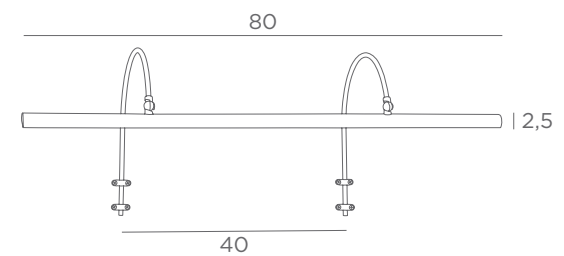

TRIANON 80

1888 025 Brushed brass
1888 029 Brushed bronze
1888 033 Brushed nickel

4x G4 - 4x 2W - 4x 200lm - 2700°K
LED bulbs included
No dimmable
1x transfo 60VA/230/12V