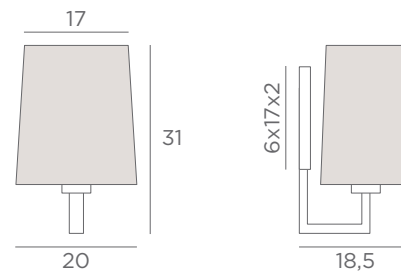

TOURI 1

1482 029
Brushed
bronze

1482 032
Brushed
chrome

1x E27

Shade TOURI 1

□ 17x13-20x15-23 cm

Shade code : 1482 + fabric code