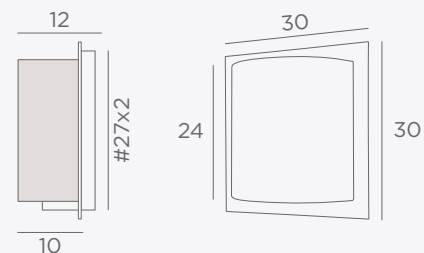

DEIR 2 o

1535 029 1535 032
Brushed brushed
bronze chrome

1x E27 - For LED bulb

Dimmable

Shade DEIR 2 o (screen)

Ø 24x11-24x11-24 cm

Shade code : 1535 + fabric code

Photo : shade turda blond