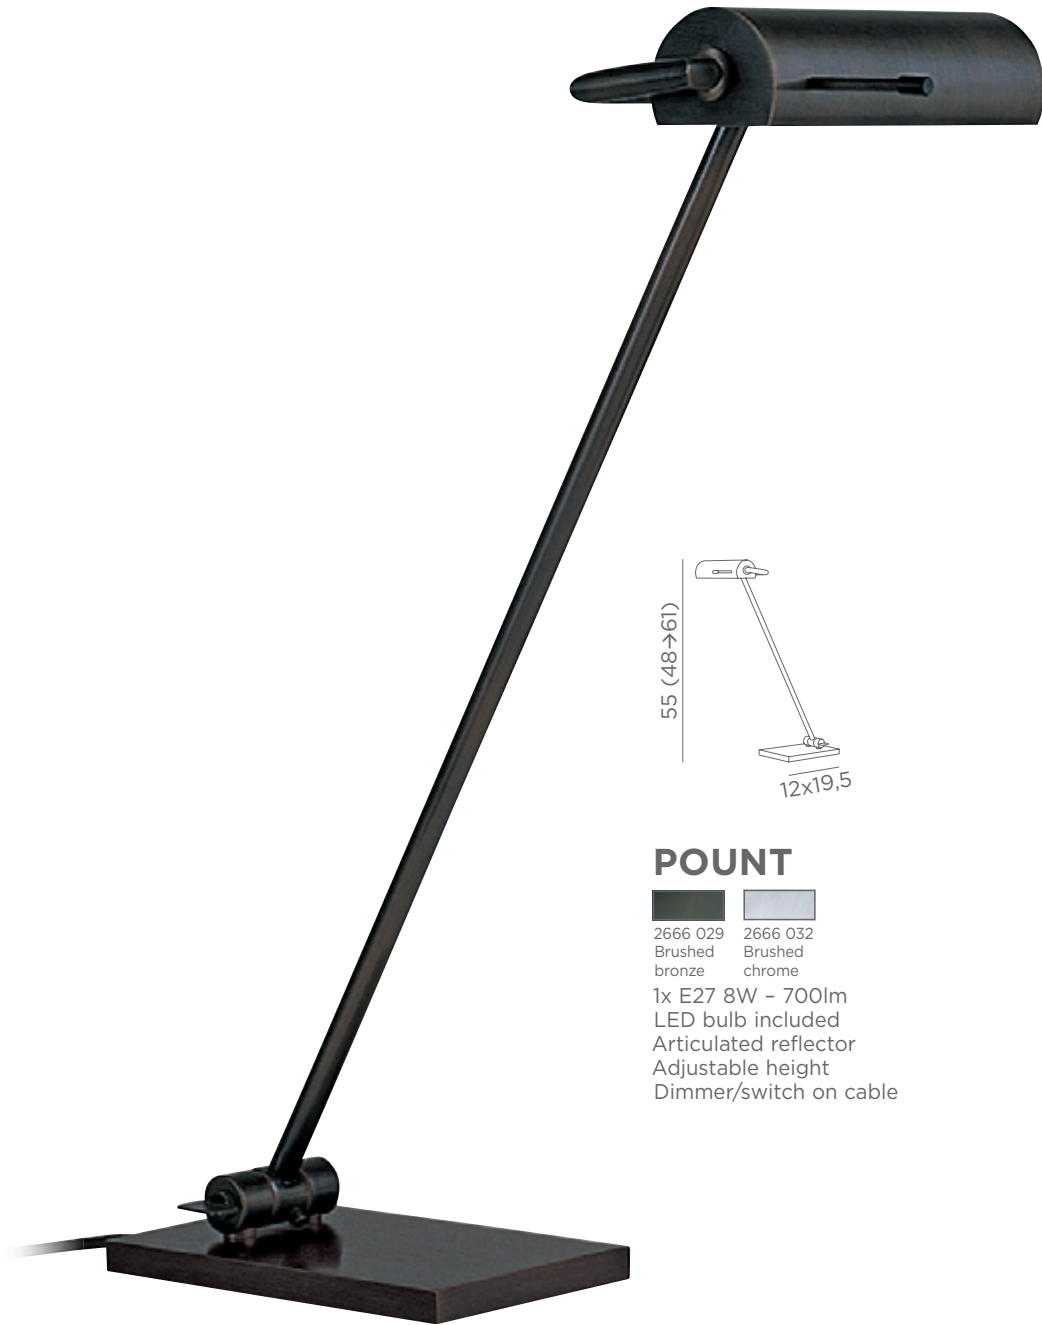

POUNT

2666 029	2666 032
Brushed bronze	Brushed chrome

1x E27 8W - 700lm
LED bulb included
Articulated reflector
Adjustable height
Dimmer/switch on cable