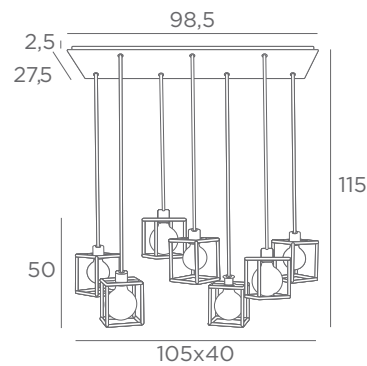

KERMA 7

			+	STRUCTURE	STRUCTURE
4937 002	4937 025	4937 029		4999 002	4999 025
Structured black	Brushed brass	Brushed bronze		Black Epoxy (x7)	Gold Epoxy (x7)

Kerma structure : # 15-15-17 cm
7x E27