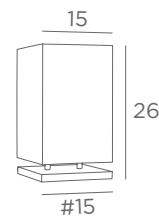

TABLE LAMPS

WITH SHADE

E27

FOR LED
BULB

SWITCH
ON CABLE

SOBEK

2376 029 2376 032
Brushed Brushed
bronze chrome

1x E27

Shade SOBEK

13-13-40 cm

Shade code : 2376

+ fabric code

NAOS 2

2355 029 2355 032
Brushed Brushed
bronze chrome

1x E27

Shade NAOS 2

15-15-23 cm

Shade code : 2355

+ fabric code

NAOS 1

2354 029 2354 032
Brushed Brushed
bronze chrome

1x E27

Shade NAOS 1

12-12-15 cm

Shade code : 2354

+ fabric code

Photos : shades coton tomette, coton milk-shake & coton noir