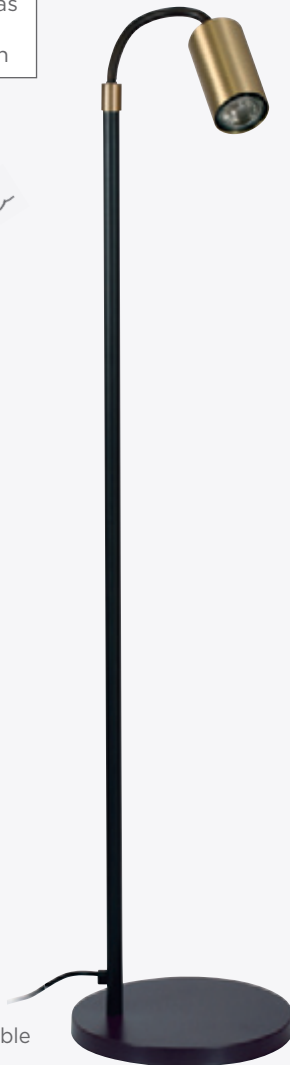

NEDJEM

3665 029
Brushed bronze

3665 051
Brushed chrome + polished chrome

3665 093
Brushed bronze + brushed nickel

3665 095
Brushed bronze + brushed brass

1x GU10
Only for LED bulb
Articulated spot
Flex 20 cm
Dimming box on cable
Touch dimming