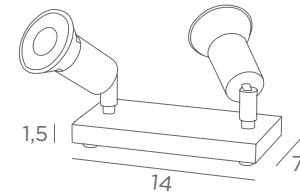

MERCURE PL

6015 002 Structured black	6015 020 Polished brass	6015 029 Brushed bronze	6015 033 Brushed nickel

1x GU10