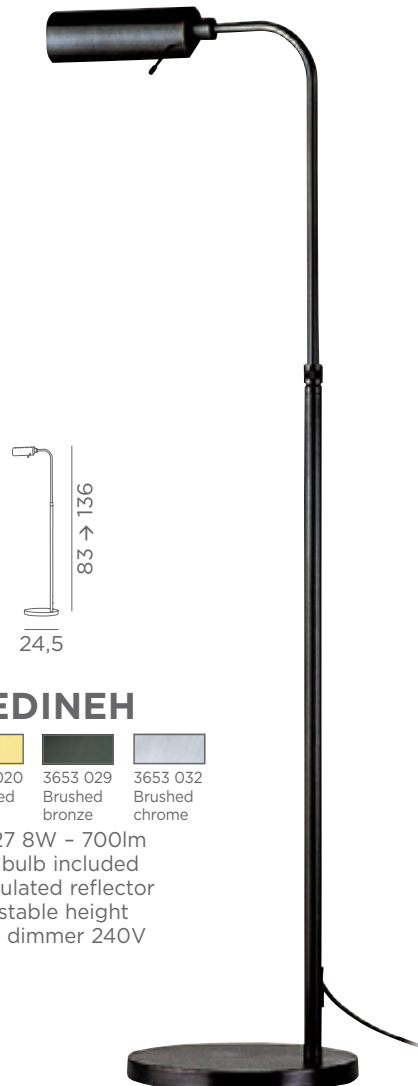

MEDINEH

1x E27 8W - 700lm
LED bulb included
Articulated reflector
Adjustable height
Foot dimmer 240V