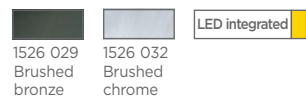

CHABAKA 2

Strips LED - 26W - 1918lm - 2700°K
Driver 240V

Shade CHABAKA 2 # (screen)

□ 10x8,5-10x8,5-40 cm

Shade code : 1526 + fabric code