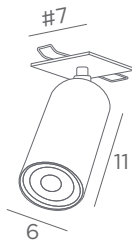

DEIMOS P1

5870 001 Structured white	5870 002 Structured black	5870 025 Brushed brass	5870 029 Brushed bronze	5870 043 Structured black + brushed nickel	5870 045 Structured black + brushed brass
1x GU10					
5870 051 Brushed chrome + polished chrome	5870 064 Gold leaf + structured black