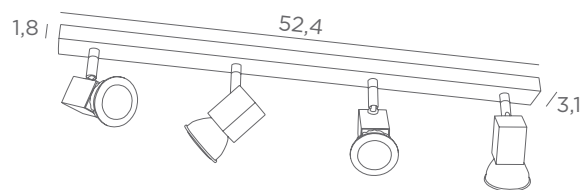

5123 001 Structured white
5123 029 Brushed bronze
5123 032 Brushed chrome

3x GU10

CEILING LAMPS WITH SPOTS

GU10

DIM

FOR
LED BULB

NO
TRANSFO

CERES 4