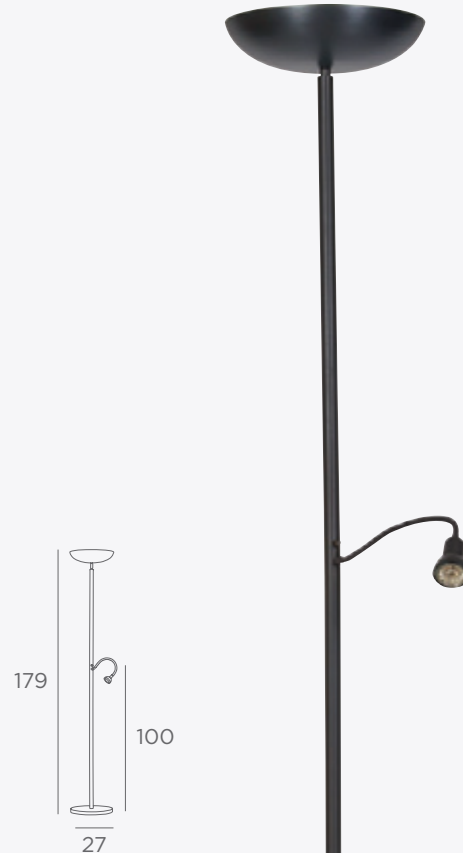

CELIA

3799 029
Brushed bronze
2x LED module 230V
2x 30W - 2x 2900lm - 2700°K
Foot dimmer 240V
Flex 30cm + GU10 + switch on/off