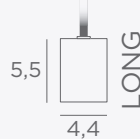

Cable + E27 long

7252 001 White +white	7252 002 Black +black	7252 025 Gold +brass	7252 029 Black +bronze

Cable + E27 long

7262 001 White +white	7262 002 Black +black	7262 025 Gold +brass	7262 029 Black +bronze

Cable + E27 long

7312 001 White +white	7312 002 Black +black	7312 025 Gold +brass	7312 029 Black +bronze

Cable + E27 long

7332 001 White +white	7332 002 Black +black	7332 025 Gold +brass	7332 029 Black +bronze