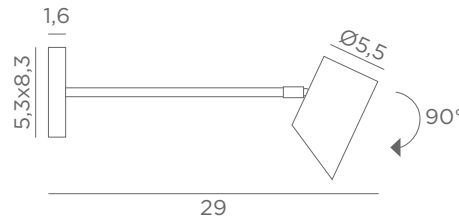

PEGASE

1665 001 Structured white	1665 002 Structured black	1665 029 Brushed bronze	1665 032 Brushed chrome

GU10 - Dimmable