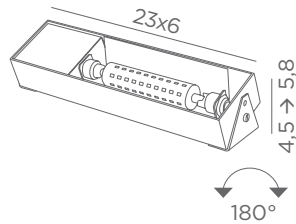

UP 25

6085 001 Structured white
6085 002 Structured black
6085 029 Brushed bronze

1x R7s 117mm - 15W - 2200lm - 2700°K
LED bulb included

Dimmable

Reflector unit for indirect lighting designed for installation in concealed position

The UP 25 unit is fully adjustable on 180°