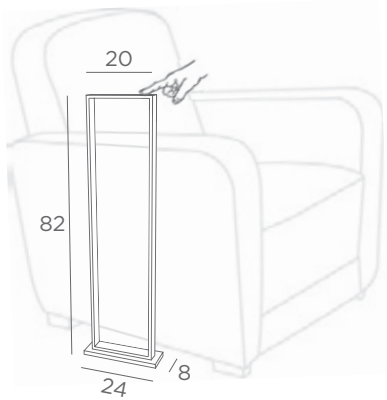

FLOOR LAMPS

WITH DECORATIVE BULBS

By touching the fixture, HEBENOU has a touch function with three levels of light and one OFF touch function.

HEBENOU

3630 029
Brushed bronze
LED 3W - 357lm - 2700°K
Touch dimming
Plug driver 240V