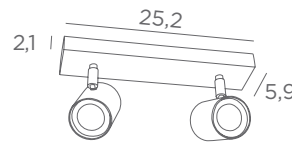

MAGELLAN 2

1. 5142 001
     Structured white
   - 5142 002
     Structured black
   - 5142 029
     Brushed bronze
   - 5142 032
     Brushed chrome
2. 2x GU10