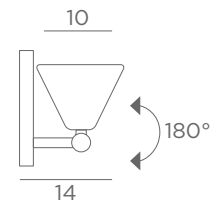

C 17

1717 029 Brushed bronze
1717 032 Brushed chrome
R7s 15W - 2000lm
2700°K
LED bulb included