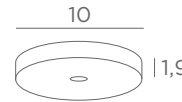

CEILING BASE L 5

7250 001 Structured white	7250 002 Structured black	7250 025 Brushed brass	7250 029 Brushed bronze

CEILING BASE L 6

7260 001 Structured white	7260 002 Structured black	7260 025 Brushed brass	7260 029 Brushed bronze

CEILING BASE 10

7310 001 Structured white	7310 002 Structured black	7310 025 Brushed brass	7310 029 Brushed bronze

CEILING BASE 30

7330 001 Structured white	7330 002 Structured black	7330 025 Brushed brass	7330 029 Brushed bronze

CABLING (option)

Standard configuration :

Cable lengths : 70, 90, 60, 85
& 75 cm

Other configuration : on request

CABLING (option)

Standard configuration :

Cable lengths : 50, 70, 90, 60,
85 & 75 cm

Other configuration : on request

CABLING (option)

Standard configuration :

Cable length : 95 cm

Other configuration : on request

CABLING (option)

Standard configuration :

see the KERMA 3 on page 10

Cable lengths : 95, 45 & 70 cm

Other configuration : on request