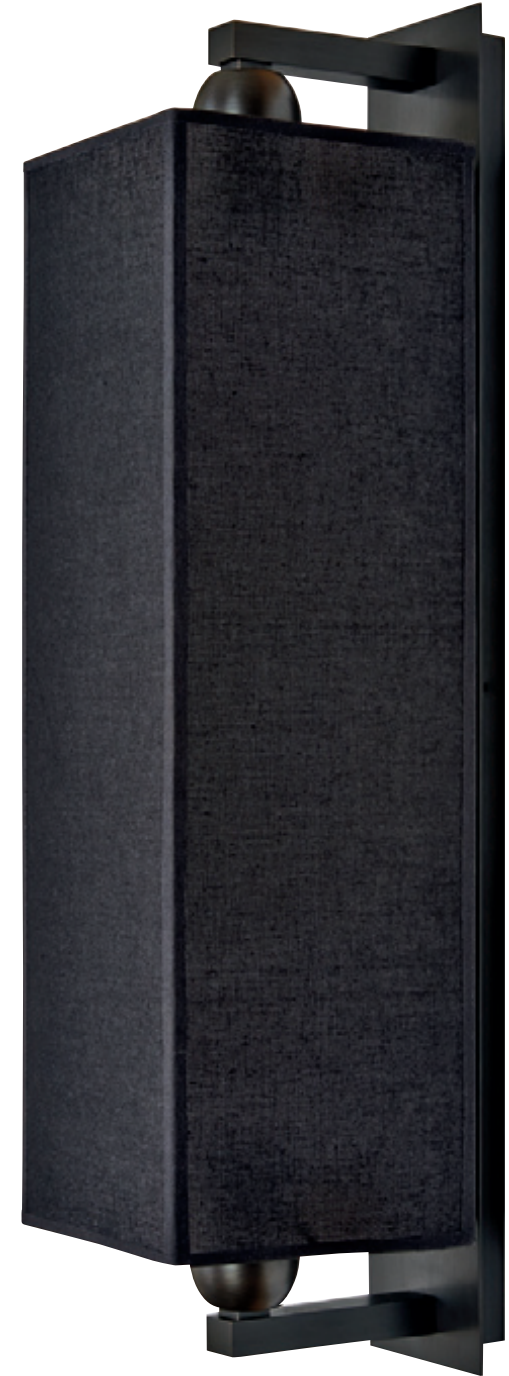

Ø 16x12-16x12-38 cm

Shade code : 1561

+ fabric code

Photos : shades sami bitume & trento mastic

WALL LAMPS

WITH SHADE

E27

FOR LED BULB