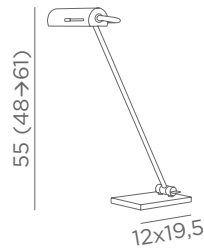

POUNT

2666 029	2666 032
Brushed bronze	Brushed chrome

1x E27 8W - 700lm
LED bulb included
Articulated reflector
Adjustable height
Dimmer/switch on cable

TABLE LAMPS WITH REFLECTOR

KA

2640 029	2640 032	
Brushed bronze	Brushed chrome	

2x LED 3,6W
1x 700lm - 2700°K
Articulated reflector
Adjustable height
Switch on cable
Plug driver 240V