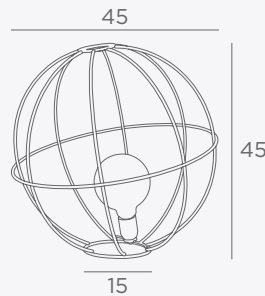

TERRA

2978 002
Epoxy
black
1x E27