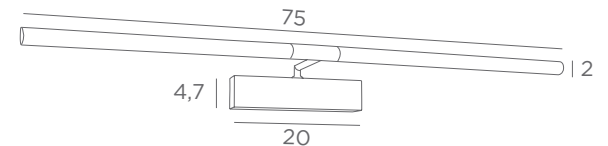

MEIDOUN 35

1853 020 Polished brass
1853 029 Brushed bronze
1853 033 Brushed nickel

Strips LED - 2x 1,9W - 1x 275lm - 2700°K
No dimmable
Driver 240V

MEIDOUN 55

1855 020 Polished brass
1855 029 Brushed bronze
1855 033 Brushed nickel

Strips LED - 2x 3,8W - 1x 550lm - 2700°K
No dimmable
Driver 240V

MEIDOUN 75

1857 020 Polished brass
1857 029 Brushed bronze
1857 033 Brushed nickel

Strips LED - 2x 5,6W - 1x 825lm - 2700°K
No dimmable
Driver 240V