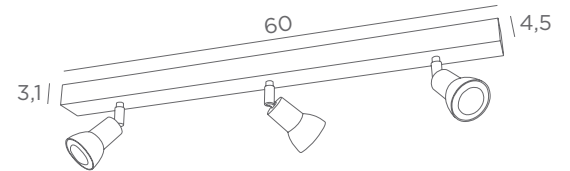

CALLISTO 3

5113 001 Structured white	5113 029 Brushed bronze	5113 032 Brushed chrome
3x GU10