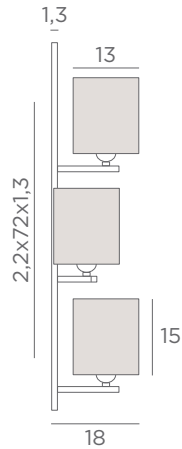

WALL LAMPS WITH SHADES

E27

DIM

FOR LED
BULB

BOUTO

1315 029 1315 032
Brushed Brushed
bronze chrome

3x E27

Shade BOUTO

13-13-15 cm

Shade code : 1300

+ fabric code (x3)