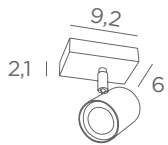

CEILING LAMPS WITH SPOTS

- GU10
- DIM
- FOR LED BULB
- NO TRANSFO

MAGELLAN 1

1. 5141 001
     Structured white
   - 5141 002
     Structured black
   - 5141 029
     Brushed bronze
   - 5141 032
     Brushed chrome
2. 1x GU10

MAGELLAN 2

1. 5142 001
     Structured white
   - 5142 002
     Structured black
   - 5142 029
     Brushed bronze
   - 5142 032
     Brushed chrome
2. 2x GU10

MAGELLAN 3

1. 5143 001
     Structured white
   - 5143 002
     Structured black
   - 5143 029
     Brushed bronze
   - 5143 032
     Brushed chrome
2. 3x GU10