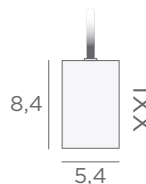

Cable + E27 XXL

7253 001 White +white	7253 002 Black +black	7253 025 Gold +brass	7253 029 Black +bronze

Cable + E27 XXL

7263 001 White +white	7263 002 Black +black	7263 025 Gold +brass	7263 029 Black +bronze

Cable + E27 XXL

7313 001 White +white	7313 002 Black +black	7313 025 Gold +brass	7313 029 Black +bronze

Cable + E27 XXL

7333 001 White +white	7333 002 Black +black	7333 025 Gold +brass	7333 029 Black +bronze