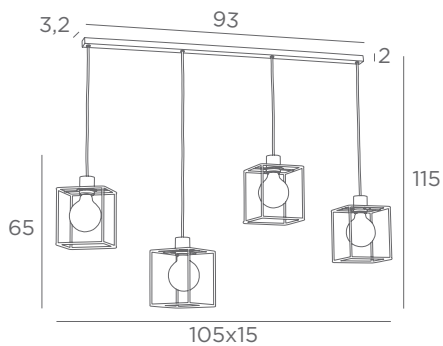

KERMA 4

4934 025
Brushed
brass

4934 029
Brushed
bronze

4999 025
Gold
Epoxy
(x4)

+ STRUCTURE

4999 002
Black
Epoxy
(x4)

Kerma structure : # 15-15-17 cm
4x E27