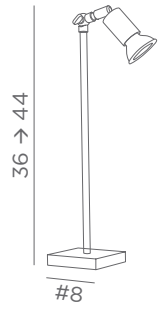

TABLE LAMPS
WITH SPOT

GU10	FOR LED BULB	SWITCH ON CABLE	NO TRANSFO

Lighting used
to illuminate any
painting or object