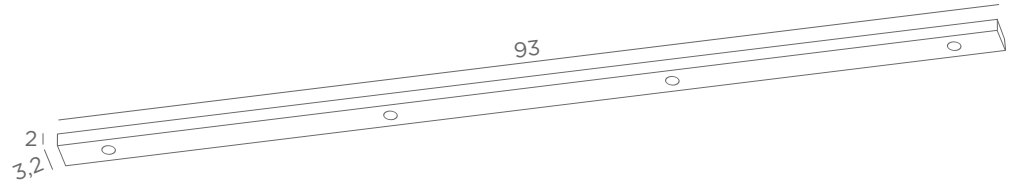

CEILING BASES

FOR PENDANTS SHADES, BULBS,
STRUCTURES & GLASS

CEILING BASE SQ 1

7060 001 Structured white	7060 002 Structured black	7060 025 Brushed brass	7060 029 Brushed bronze

CEILING BASE L 2

7220 001 Structured white	7220 002 Structured black	7220 025 Brushed brass	7220 029 Brushed bronze

CEILING BASE L 3

7230 001 Structured white	7230 002 Structured black	7230 025 Brushed brass	7230 029 Brushed bronze

CEILING BASE L 4

7240 001 Structured white	7240 002 Structured black	7240 025 Brushed brass	7240 029 Brushed bronze

CABLING (option)

Standard configuration :
see the KERMA 1 # page 7
Cable length : 95 cm
Other configuration : on request

CABLING (option)

Standard configuration :
see the KERMA 2 # page 7
Cable lengths : 70 & 95 cm
Other configuration : on request

CABLING (option)

Standard configuration :
see the KERMA 3 # page 8
Cable lengths : 70, 50 & 95 cm
Other configuration : on request

CABLING (option)

Standard configuration :
see the KERMA 4 # page 8
Cable lengths : 65, 95, 50 & 70 cm
Other configuration : on request

Cable + E27 ring

7061 001 White +white	7061 002 Black +black	7061 025 Gold +brass	7061 029 Black +bronze

Cable + E27 ring

7221 001 White +white	7221 002 Black +black	7221 025 Gold +brass	7221 029 Black +bronze

Cable + E27 ring

7231 001 White +white	7231 002 Black +black	7231 025 Gold +brass	7231 029 Black +bronze

Cable + E27 ring

7241 001 White +white	7241 002 Black +black	7241 025 Gold +brass	7241 029 Black +bronze

Cable + E27 long

7062 001 White +white	7062 002 Black +black	7062 025 Gold +brass	7062 029 Black +bronze

Cable + E27 long

7222 001 White +white	7222 002 Black +black	7222 025 Gold +brass	7222 029 Black +bronze

Cable + E27 long

7232 001 White +white	7232 002 Black +black	7232 025 Gold +brass	7232 029 Black +bronze

Cable + E27 long

7242 001 White +white	7242 002 Black +black	7242 025 Gold +brass	7242 029 Black +bronze

Cable + E27 XXL

7063 001 White +white	7063 002 Black +black	7063 025 Gold +brass	7063 029 Black +bronze

Cable + E27 XXL

7223 001 White +white	7223 002 Black +black	7223 025 Gold +brass	7223 029 Black +bronze

Cable + E27 XXL

7233 001 White +white	7233 002 Black +black	7233 025 Gold +brass	7233 029 Black +bronze

Cable + E27 XXL

7243 001 White +white	7243 002 Black +black	7243 025 Gold +brass	7243 029 Black +bronze