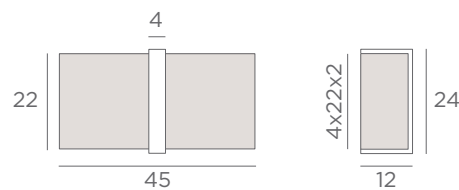

Photo : shade plissé naturel

WALL LAMPS WITH SHADE

KAMOSIS

1548 029
Brushed
bronze

Strips LED 35W - 2465lm - 2700°K
Driver 240V

Shade KAMOSIS (screen)

Ø 45x11-45x11-22 cm

Shade code : 1548 + fabric code