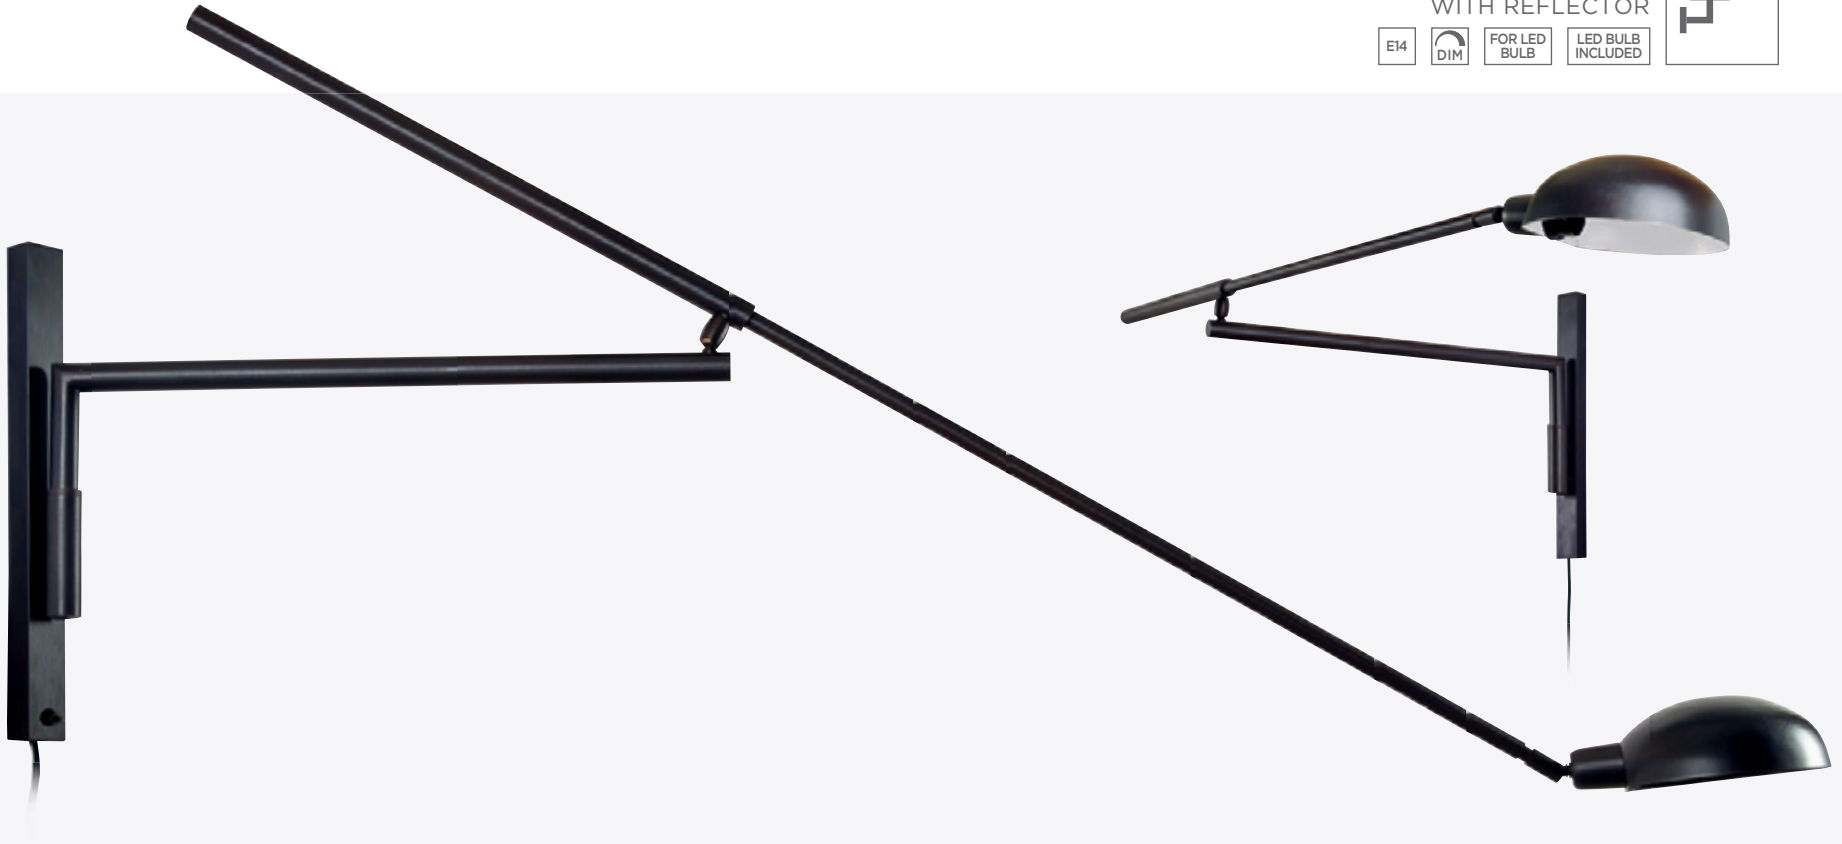

WALL LAMPS WITH REFLECTOR

E14 DIM FOR LED BULB LED BULB INCLUDED

POLLUX + SWITCH

1670 029 1670 032
Brushed Brushed
bronze chrome
E14 8W - 800lm
LED bulb included
Articulated reflector
Articulated arms
Included : cable 2m + plug

POLLUX - SWITCH

1671 029 1671 032
Brushed Brushed
bronze chrome
E14 8W - 800lm
LED bulb included
Articulated reflector
Articulated arms
Included : cable 2m + plug

Available with or without switch.
On request the Pollux is available
without cable + plug.