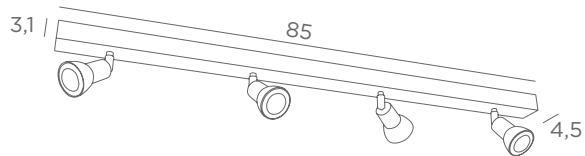

CALLISTO 4

5114 001	5114 029
Structured white	Brushed bronze
4x GU10