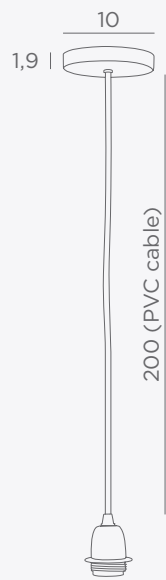

SUSPENSIONS

FOR HANGING SHADE

E27

DIM

FOR LED BULB

ADJUSTABLE HEIGHT

On request : other lenght for cable or tubes and other size for ceiling base

SUSPENSION 0

- 4070 001 Structured white
- 4070 029 Brushed bronze
- 4070 033 Brushed nickel

SUSPENSION

- 4055 001 Structured white
- 4055 029 Brushed bronze
- 4055 033 Brushed nickel

SUSPENSION 0 TUBES

- 4075 029 Brushed bronze
- 4075 033 Brushed nickel

SUSPENSION # TUBES

- 4060 029 Brushed bronze
- 4060 033 Brushed nickel

SUSPENSION 0 TUBES NOURRICE

- 4076 029 Brushed bronze
- 4076 033 Brushed nickel

Nourrice : 4x E27

SUSPENSION # TUBES NOURRICE

- 4061 029 Brushed bronze
- 4061 033 Brushed nickel

Nourrice : 4x E27

SUSPENSION GOLIATH

- 4082 029 Brushed bronze
- 4082 033 Brushed nickel

Nourrice : 4x E27
To be used with big shade (Ø 100 or more)