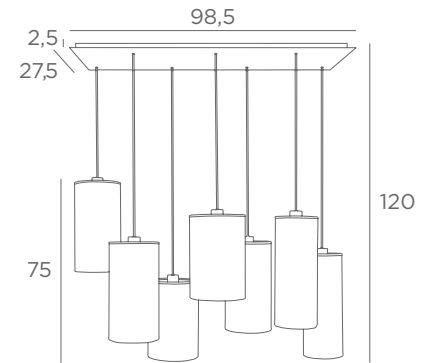

SUSPENSIONS

WITH SHADES

E27

FOR LED BULB

OTHER CABLE LENGTHS ON REQUEST

ZIBAL 7

4287 002 Structured black	4287 025 Brushed brass	4287 029 Brushed bronze

7x E27

Shades ZIBAL :

ZIBAL 1 : Ø 15-15-40 cm - Shade code 4290 + fabric code (x2)

ZIBAL 2 : Ø 18-18-35 cm - Shade code 4291 + fabric code (x3)

ZIBAL 3 : Ø 20-20-30 cm - Shade code 4292 + fabric code (x2)