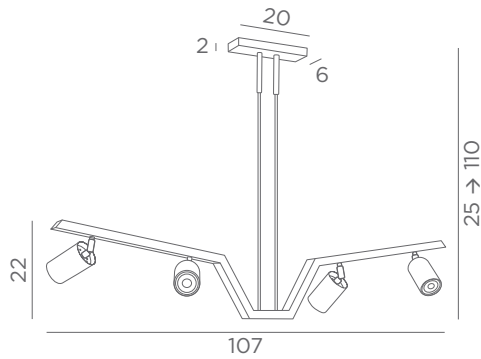

6x GU10
Only for LED bulbs
Tubes lenghts : 40, 55, 65, 50, 60 & 45 cm
Other tubes lenghts on request

SUSPENSIONS WITH SPOTS

GU10

FOR LED
BULB

HIGHER HEIGHT
ON REQUEST

ALBATROS

- | | | | | |
|-------------------------------|-------------------------------|---|--|---|
| | | | | |
| 4620 029
Brushed
bronze | 4620 033
Brushed
nickel | 4620 051
Brushed chrome
+ polished chrome | 4620 093
Brushed bronze
+ brushed nickel | 4620 095
Brushed bronze
+ brushed brass |