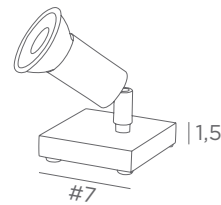

MERCURE PL

6015 002 Structured black	6015 020 Polished brass	6015 029 Brushed bronze	6015 033 Brushed nickel

1x GU10