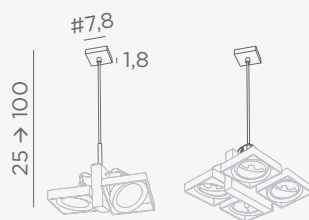

SARGAS 2 SUSPENSION SARGAS 4 SUSPENSION

5478 029 Brushed bronze	5478 032 Brushed chrome

Optional set to hang SARGAS 2 or 4 : base + tubes

SARGAS 3 SUSPENSION

5479 029 Brushed bronze	5479 032 Brushed chrome

Optional set to hang SARGAS 3 : base + tubes