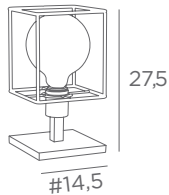

Shade code : 2271 + fabric code

TABLE LAMPS

WITH DECORATIVE BULB

E27

FOR LED BULB

SWITCH ON CABLE

SOYOUZ

		+	STRUCTURE	STRUCTURE
2976 025 Brushed brass	2976 029 Brushed bronze		4999 025 Gold Epoxy	4999 002 Black Epoxy