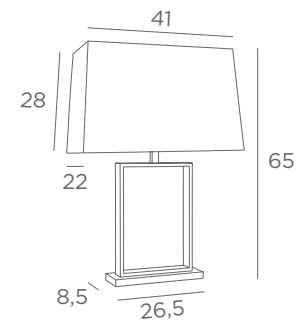

Photos : shades turda châtain & dreams graphite