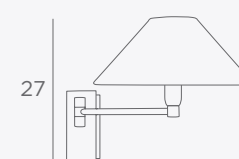

Shade SOKARIS o
Ø 9-30-16 cm
Shade code : 1104
+ fabric code
↳ 30-43 cm