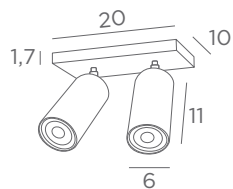

1x GU10

CEILING LAMPS WITH SPOTS

GU10

DIM

FOR
LED BULB

NO
TRANSFO

Other metals
combinations
on request

DEIMOS S2