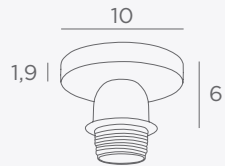

Nourrice : 4x E27

SUSPENSION GOLIATH

- 4082 029 Brushed bronze
- 4082 033 Brushed nickel

Nourrice : 4x E27
To be used with big shade (Ø 100 or more)

SUSPENSIONS

FOR HANGING SHADE

E27 DIM FOR LED BULB

Other size for ceiling base on request