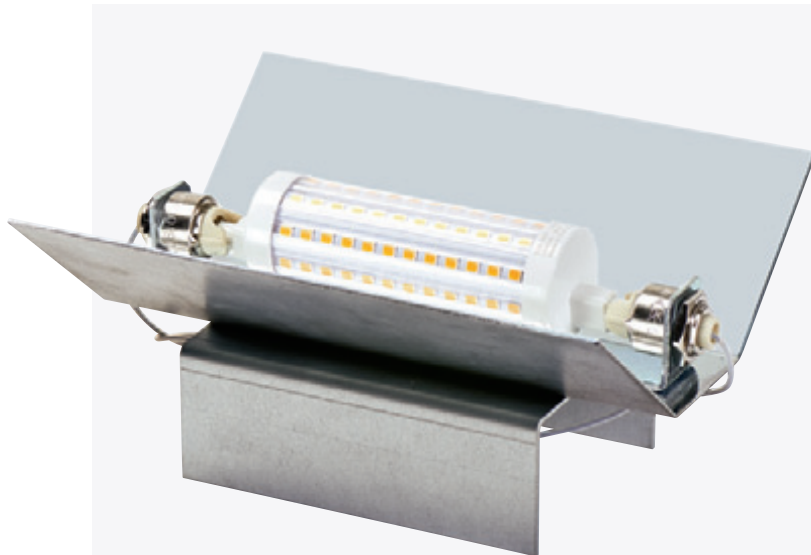

UP 25

6085 001 Structured white
6085 002 Structured black
6085 029 Brushed bronze

1x R7s 117mm - 15W - 2200lm - 2700°K
LED bulb included

Dimmable

Reflector unit for indirect lighting designed for installation in concealed position

The UP 25 unit is fully adjustable on 180°