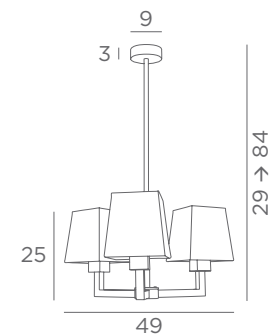

SUSPENSIONS

WITH SHADES

E27

FOR LED BULB

HIGHER HEIGHT ON REQUEST

TOURAH 3 SMALL #14

4186 029 Brushed bronze	4186 032 Brushed chrome

3x E27

Adjustable height

Fixture designed for small shades

Shade **TOURAH 3 SMALL #14**

11-14-15 cm

Shade code : 1302 + fabric code (x3)

TOURAH 3 SMALL #13

4186 029 Brushed bronze	4186 032 Brushed chrome

3x E27

Adjustable height

Fixture designed for small shades

Shade **TOURAH 3 SMALL #13**

13-13-15 cm

Shade code : 1300 + fabric code (x3)

TOURAH 3 LARGE o60

4187 029 Brushed bronze	4187 032 Brushed chrome

3x E27

Adjustable height

Fixture designed for large shade

Shade **TOURAH 3 LARGE o60**

Ø 50-60-34 cm

Shade code : 4187 + fabric code

Photo : shades #14 lin pompéi