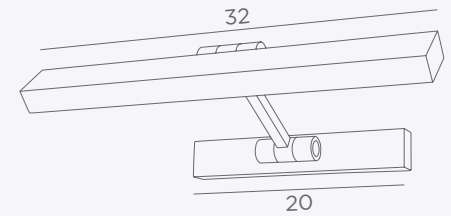

ET 33

1843 025 Brushed brass	1843 029 Brushed bronze

2x E14 - For LED bulbs
No transfo - ↳ 18-24 cm

OUBA 35

1867 028 Light bronze	1867 029 Brushed bronze	1867 033 Brushed nickel	

LED 230V - 7,4W - 780lm - 2700°K
Dimmable - No driver