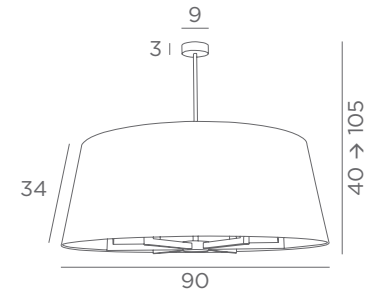

TOURAH 6 LARGE o100

4189 029 4189 032
Brushed Brushed
bronze chrome

6x E27

Adjustable height

Fixture designed for large shade

Shade TOURAH 6 LARGE o100

Ø 90-100-34 cm

Shade code : 4190 + fabric code