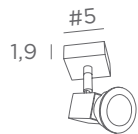

CEILING LAMPS

WITH SPOTS

GU10

DIM

FOR
LED BULB

NO
TRANSFO

CERES 1

5121 001 Structured white
5121 029 Brushed bronze
5121 032 Brushed chrome

1x GU10

CERES 2

5122 001 Structured white
5122 029 Brushed bronze
5122 032 Brushed chrome

2x GU10

CERES 3

5123 001 Structured white
5123 029 Brushed bronze
5123 032 Brushed chrome

3x GU10