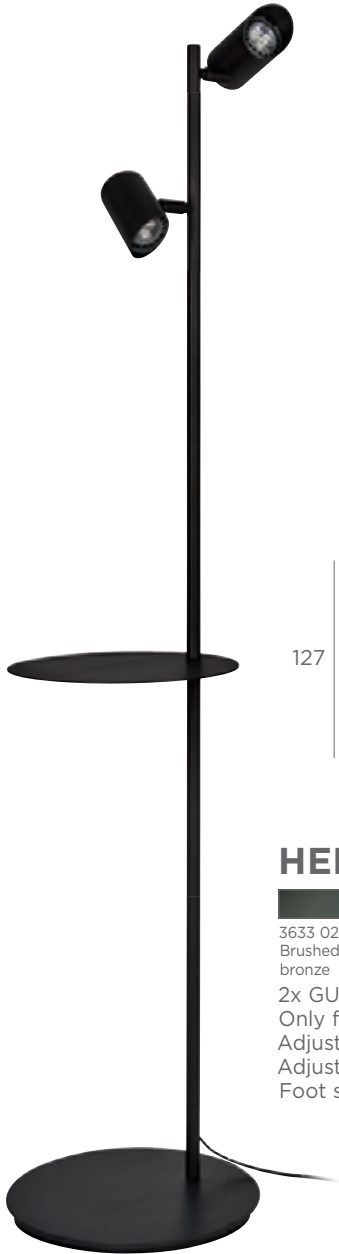

FLOOR LAMPS WITH SPOTS

GU10

ONLY FOR
LED BULB

HERMÈS

3633 029 Brushed bronze
3633 032 Brushed chrome

2x GU10
Only for LED bulbs
Adjustable spots
Adjustable tablet height
Foot switch