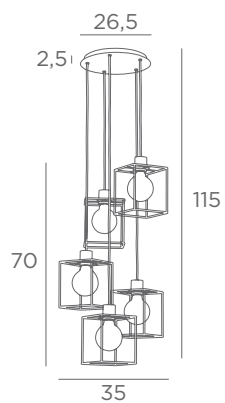

KERMA 30

4904 025
Brushed
brass

4904 029
Brushed
bronze

+ **STRUCTURE**

4999 025
Gold
Epoxy
(x3)

STRUCTURE

4999 002
Black
Epoxy
(x3)

Kerma structure : # 15-15-17 cm
3x E27