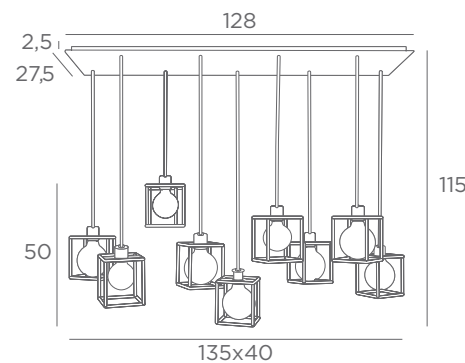

KERMA 9

			+	STRUCTURE	STRUCTURE
4939 002	4939 025	4939 029		4999 002	4999 025
Structured black	Brushed brass	Brushed bronze		Black Epoxy (x9)	Gold Epoxy (x9)

Kerma structure : # 15-15-17 cm
9x E27