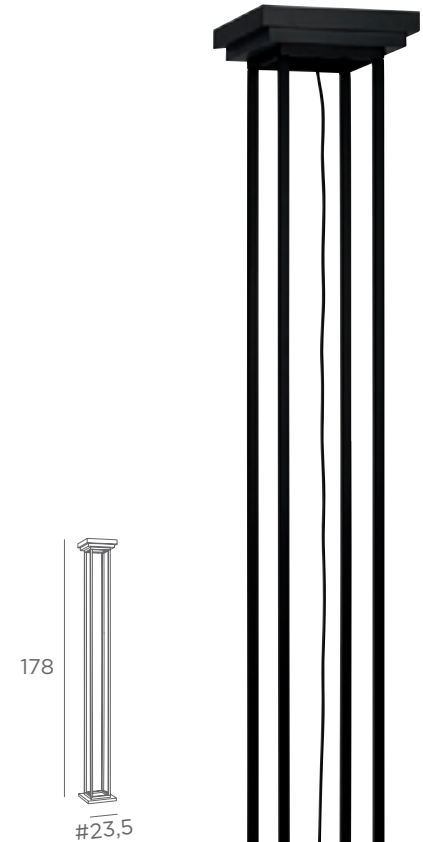

MIRA

3798 002
Structured black
2x LED module 230V
2x 30W - 2x 2900lm
2700°K
Foot dimmer 230V