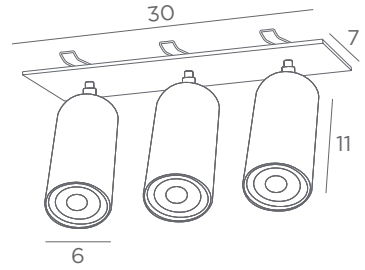

DEIMOS P2 #

5872 001 Structured white 2x GU10	5872 002 Structured black	5872 025 Brushed brass	5872 029 Brushed bronze	5872 043 Structured black + brushed nickel	5872 045 Structured black + brushed brass
				5872 051 Brushed chrome + polished chrome	5872 064 Gold leaf + structured black

DEIMOS P is fixed in the ceiling with clips.

Other metals combinations on request

DEIMOS P3 #

5873 001 Structured white 3x GU10	5873 002 Structured black	5873 025 Brushed brass	5873 029 Brushed bronze	5873 043 Structured black + brushed nickel	5873 045 Structured black + brushed brass
				5873 051 Brushed chrome + polished chrome	5873 064 Gold leaf + structured black