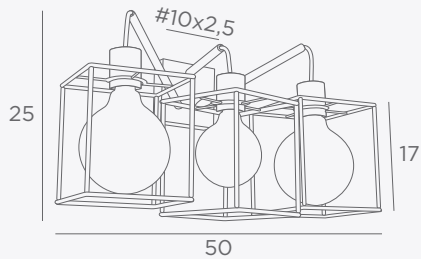

WALL LAMPS WITH DECORATIVE BULBS

E27

DIM

FOR LED
BULB

LOLA

		+	STRUCTURE	STRUCTURE
1956 025 Brushed brass	1956 029 Brushed bronze		4999 025 Gold Epoxy (x3)	4999 002 Black Epoxy (x3)

Kerma structure : # 15-15-17 cm
3x E27
↳ 20 cm

Photos : Lola/29 + Kerma structures & Mariner/29