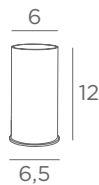

UPLIGHTS

ONLY FOR
LED BULB

SWITCH ON
CABLE

NO
TRANSFO

Complementary
fixture to add
indirect lighting
in your interior

UP112 is a mood lighting
that allows you to
illuminate laterally
an object, a wall...
It can also be used
as a bedside lamp.

UP 12

6018 029 6018 032
Brushed
bronze   Brushed
chrome

1x GU10 7,2W - 575lm - 2700°K
LED bulb included
Only for LED bulb

UP 112

6019 029 6019 032
Brushed
bronze   Brushed
chrome

1x G9 4W - 300lm - 2700°K
LED bulb included
Only for LED bulb