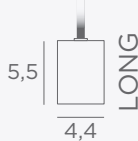

Cable + E27 long

7052 001 White +white	7052 002 Black +black	7052 025 Gold +brass	7052 029 Black +bronze

Cable + E27 long

7072 001 White +white	7072 002 Black +black	7072 025 Gold +brass	7072 029 Black +bronze

Cable + E27 long

7092 001 White +white	7092 002 Black +black	7092 025 Gold +brass	7092 029 Black +bronze

Cable + E27 long

7042 001 White +white	7042 002 Black +black	7042 025 Gold +brass	7042 029 Black +bronze